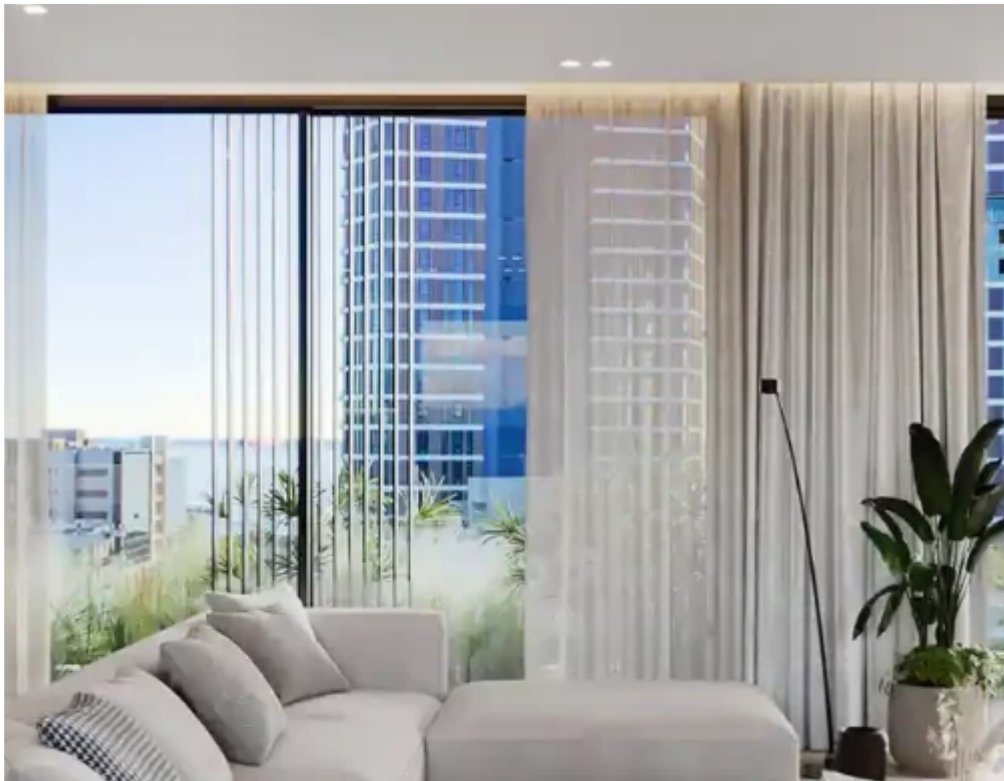

Offered at: € 8,000,000

Estate ID: 67449

Ref: ba5004789

Available from: **2024-10-24**

Offered at: **8,000,000**

Type: **Space**

Year of build: **2024**

""""""We are delighted to present the Residential Project at the Neapolis Area. The new project will be a Tower of 6 floors 10 flats of Two bedroom and 1 with Three bedroom Penthouse, with a total area of approximately 1600.00 sq.m including covered verandas. Our vision is to create an extraordinary residential building that, through exceptional Architectural design, use of the latest technologies and highest levels of sustainability, will become a landmark on the Limassol Coastline. The building is located in a quiet residential area surrounded by all amenities and 100 m away from the sea shore. """"""...