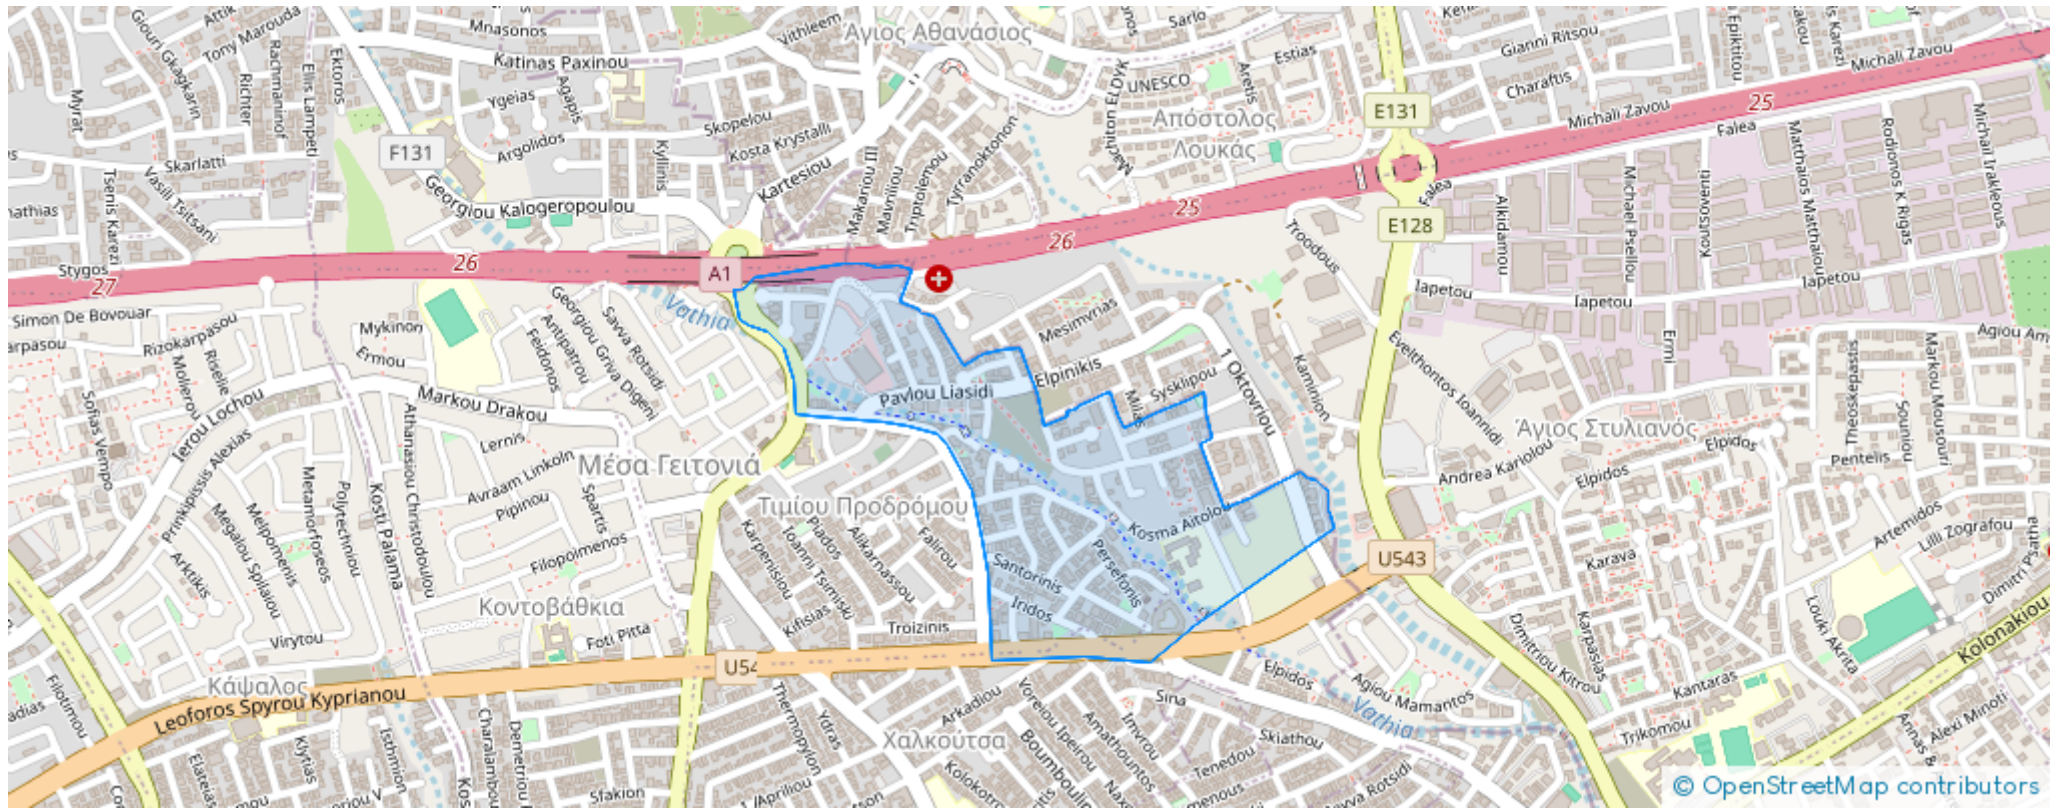

Estate on map: