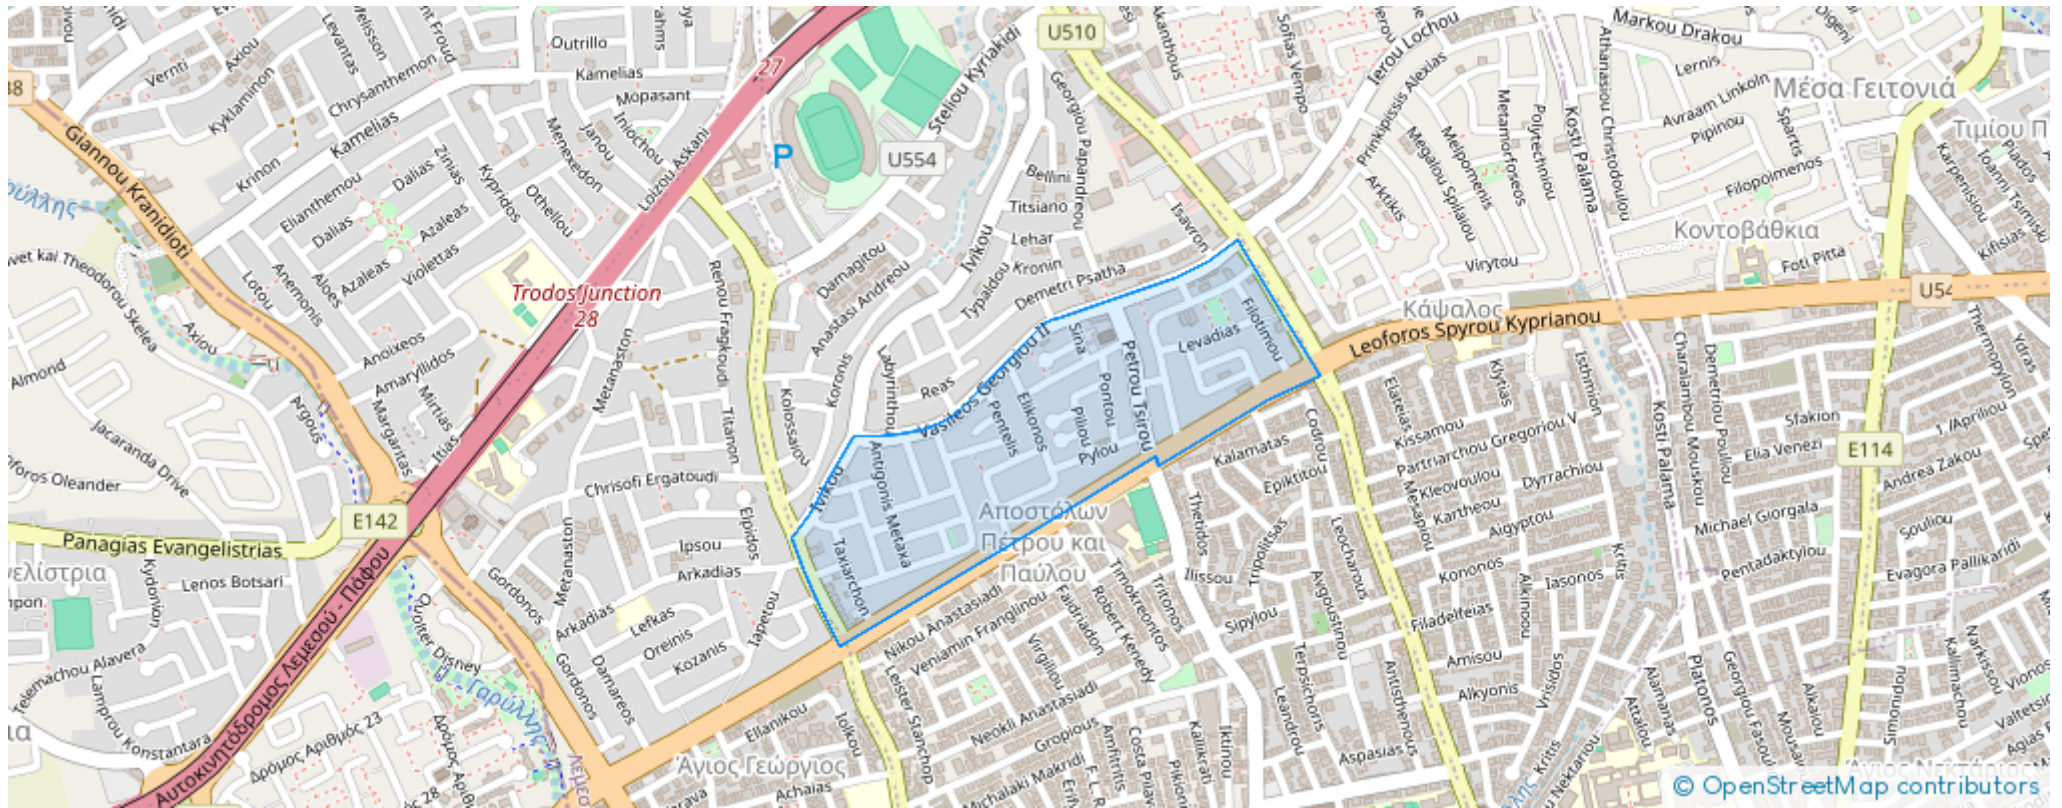

Estate on map: