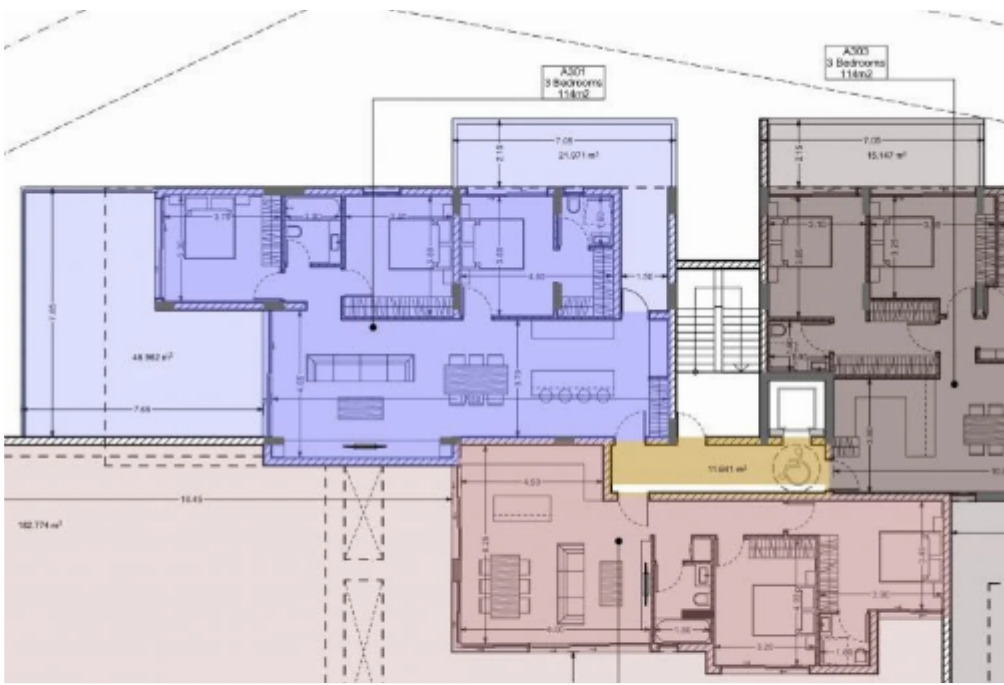

2 bedrooms, 86 sq.m.

Limassol, Panthea-Grammar-School-Agios-Athanasios-4105 ,
Cyprus

This ad is presented by listings admin, under supervision from ,
Licensed Real Estate Agent Reg no: 1234, Lic no: 603/E

Offered at: € 489,060

Estate ID: 6838

Ref: J4021L1567

A302
2 Bedrooms
86m²

Density: **0 %**

Available from: **2024-03-27**

Offered at: **489,060**

Type: **Penthouse**

Explore this desirable 2-bedroom property for sale, featuring 86 sq.m internal area, 42 sq.m covered verandas, storage room, and parking space. Your ideal home awaits!...

Estate on map:

image not found or type unknown