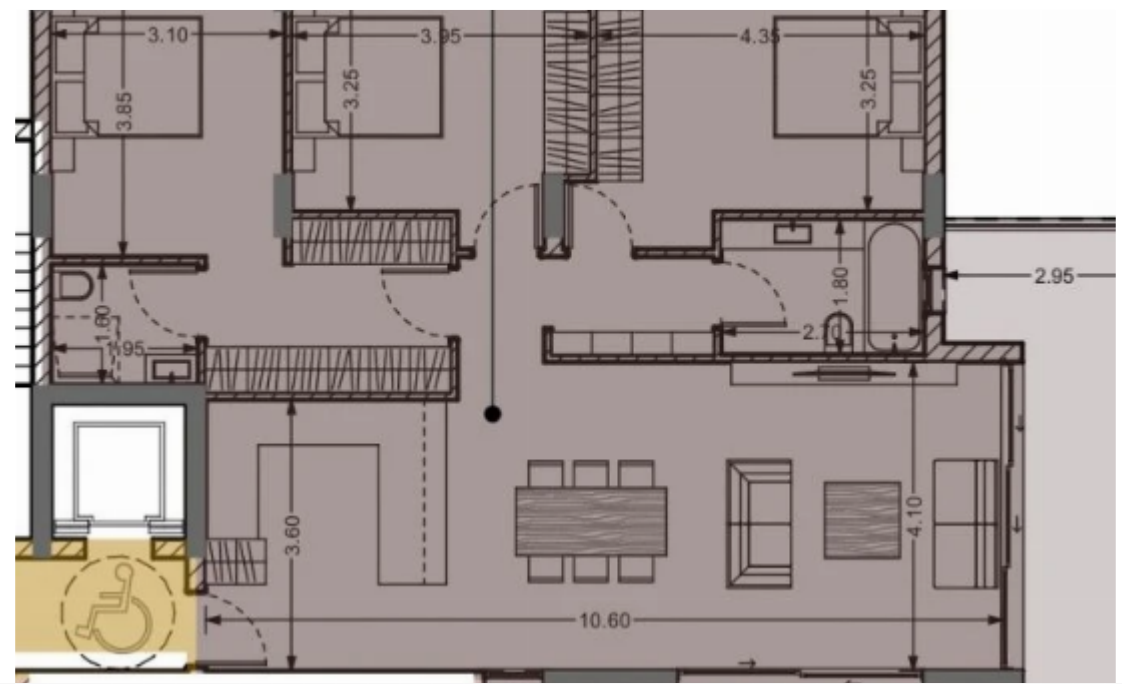

3 bedrooms, 114 sq.m.

Limassol, Panthea-Grammar-School-Agios-Athanasios-4105 ,
Cyprus

This ad is presented by listings admin, under supervision from ,
Licensed Real Estate Agent Reg no: 1234, Lic no: 603/E

Offered at: € 595,000

Estate ID: 6839

Ref: J4021L1568

Density: **0 %**

Available from: **2024-03-27**

Offered at: **595,000**

Type: **Penthouse**

Explore this desirable 3-bedroom property for sale, featuring 114 sq.m internal area, 56 sq.m covered verandas, storage room, and parking space. Your ideal home awaits!...