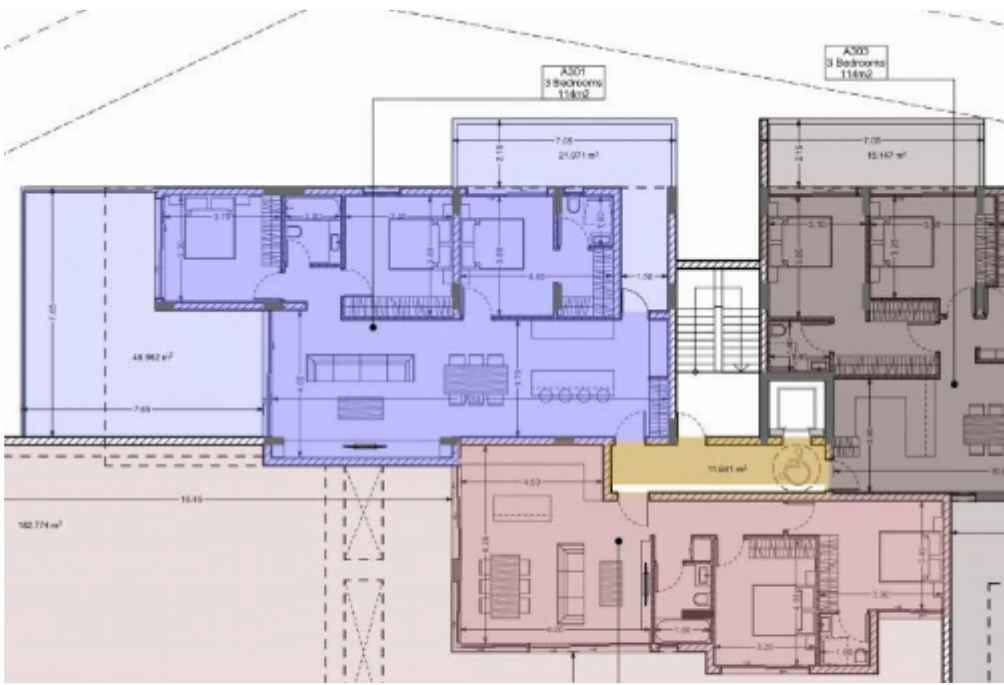

3 bedrooms, 114 sq.m.

Limassol, Panthea-Grammar-School-Agios-Athanasios-4105 ,
Cyprus

This ad is presented by listings admin, under supervision from ,
Licensed Real Estate Agent Reg no: 1234, Lic no: 603/E

Offered at: € 595,000

Estate ID: 6839

Ref: J4021L1568

Density: **0 %**

Available from: **2024-03-27**

Offered at: **595,000**

Type: **Penthouse**

Explore this desirable 3-bedroom property for sale, featuring 114 sq.m internal area, 56 sq.m covered verandas, storage room, and parking space. Your ideal home awaits!...