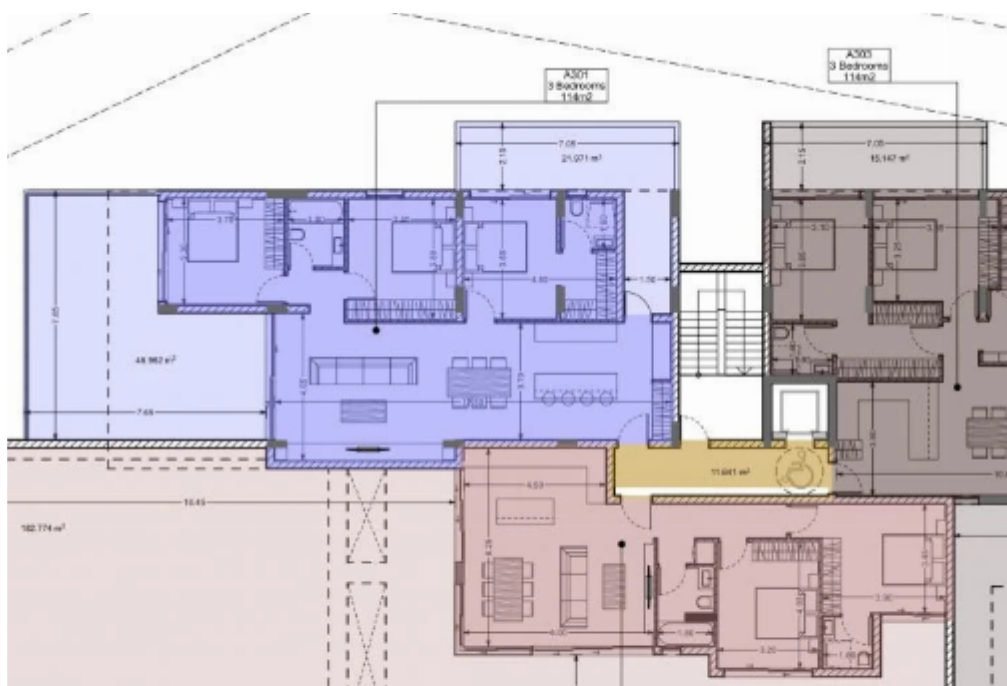

3 bedrooms, 114 sq.m.

Limassol, Panthea-Grammar-School-Agios-Athanasios-4105 ,
Cyprus

This ad is presented by listings admin, under supervision from ,
Licensed Real Estate Agent Reg no: 1234, Lic no: 603/E

Offered at: €554,800

Estate ID: 6840

Ref: J4021L1566

Density: **0 %**

Available from: **2024-03-27**

Offered at: **554,800**

Type: **Penthouse**

Explore this desirable 3-bedroom property for sale, featuring 114 sq.m internal area, 64 sq.m covered verandas, storage room, and parking space. Your ideal home awaits!...