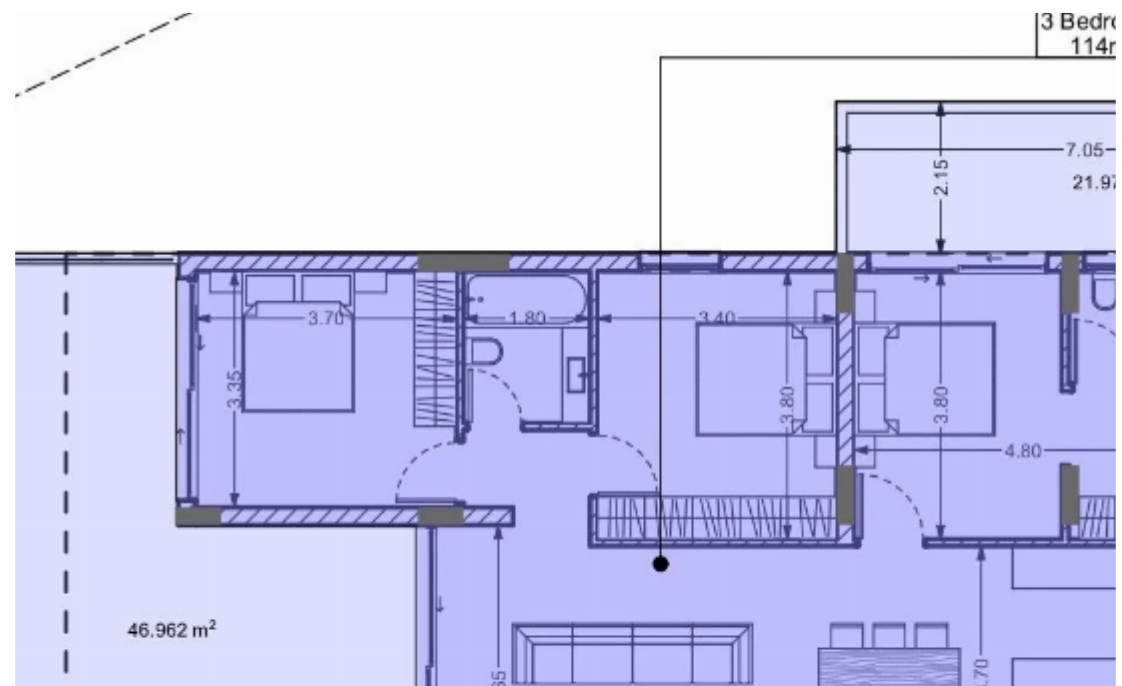

3 bedrooms, 114 sq.m.

Limassol, Panthea-Grammar-School-Agios-Athanasios-4105 ,
Cyprus

This ad is presented by listings admin, under supervision from ,
Licensed Real Estate Agent Reg no: 1234, Lic no: 603/E

Offered at: €554,800

Estate ID: 6840

Ref: J4021L1566

Density: **0 %**

Available from: **2024-03-27**

Offered at: **554,800**

Type: **Penthouse**

Explore this desirable 3-bedroom property for sale, featuring 114 sq.m internal area, 64 sq.m covered verandas, storage room, and parking space. Your ideal home awaits!...