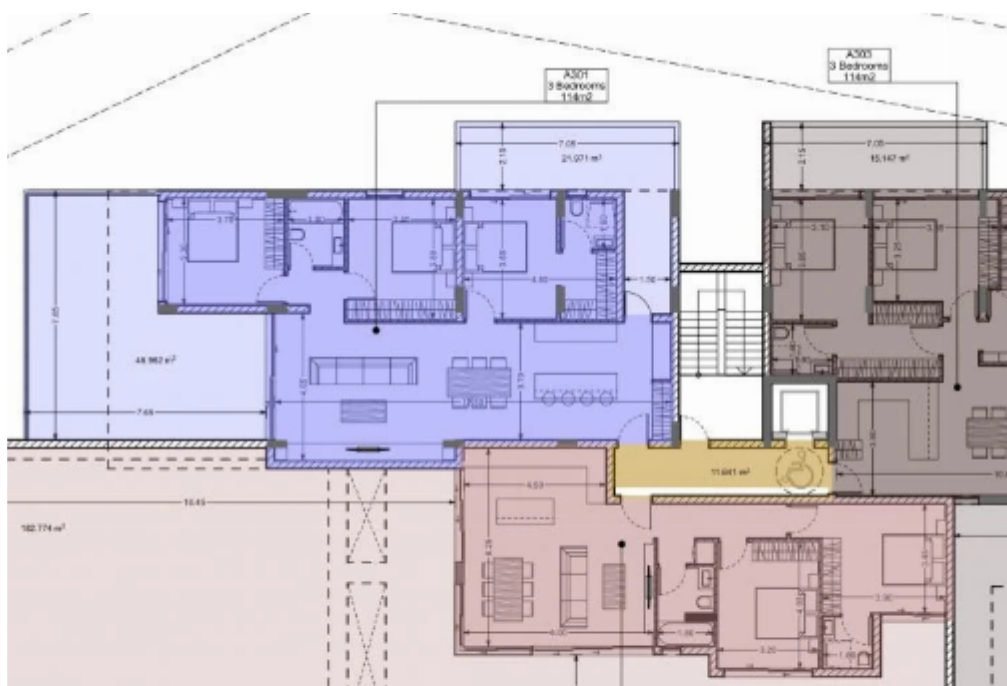

3 bedrooms, 114 sq.m.

Limassol, Panthea-Grammar-School-Agios-Athanasios-4105 ,
Cyprus

This ad is presented by listings admin, under supervision from ,
Licensed Real Estate Agent Reg no: 1234, Lic no: 603/E

Offered at: € 554,800

Estate ID: 6840

Ref: J4021L1566

Density: **0 %**

Available from: **2024-03-27**

Offered at: **554,800**

Type: **Penthouse**

Explore this desirable 3-bedroom property for sale, featuring 114 sq.m internal area, 64 sq.m covered verandas, storage room, and parking space. Your ideal home awaits!...