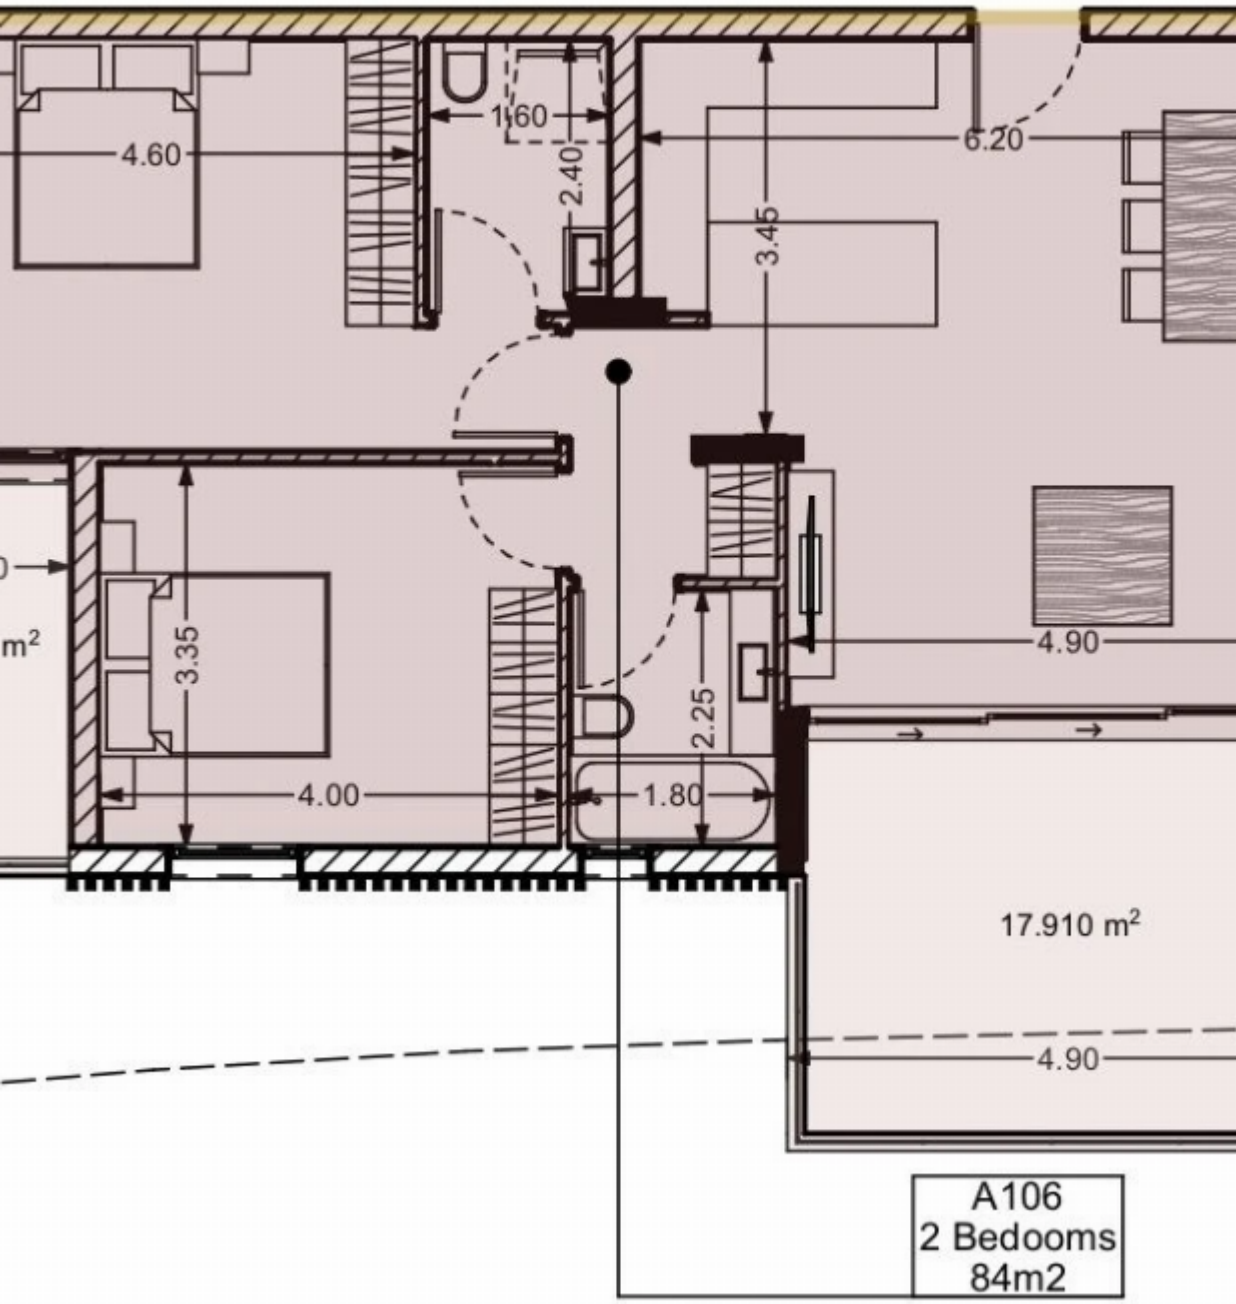

## 2 bedrooms, 84 sq.m.

Limassol, Panthea-Grammar-School-Agios-Athanasios-4105 ,  
Cyprus

This ad is presented by listings admin, under supervision from ,  
Licensed Real Estate Agent Reg no: 1234, Lic no: 603/E

Bedrooms: **2**

Parking spaces: **1 cars**

Available from: **2024-03-27**

Offered at: **307,401**

Type: **Apartment**

Veranda: **23 m²**

Explore this desirable 2-bedroom property for sale, featuring 84 sq.m internal area, 23 sq.m covered verandas, storage room, and parking space. Your ideal home awaits!...