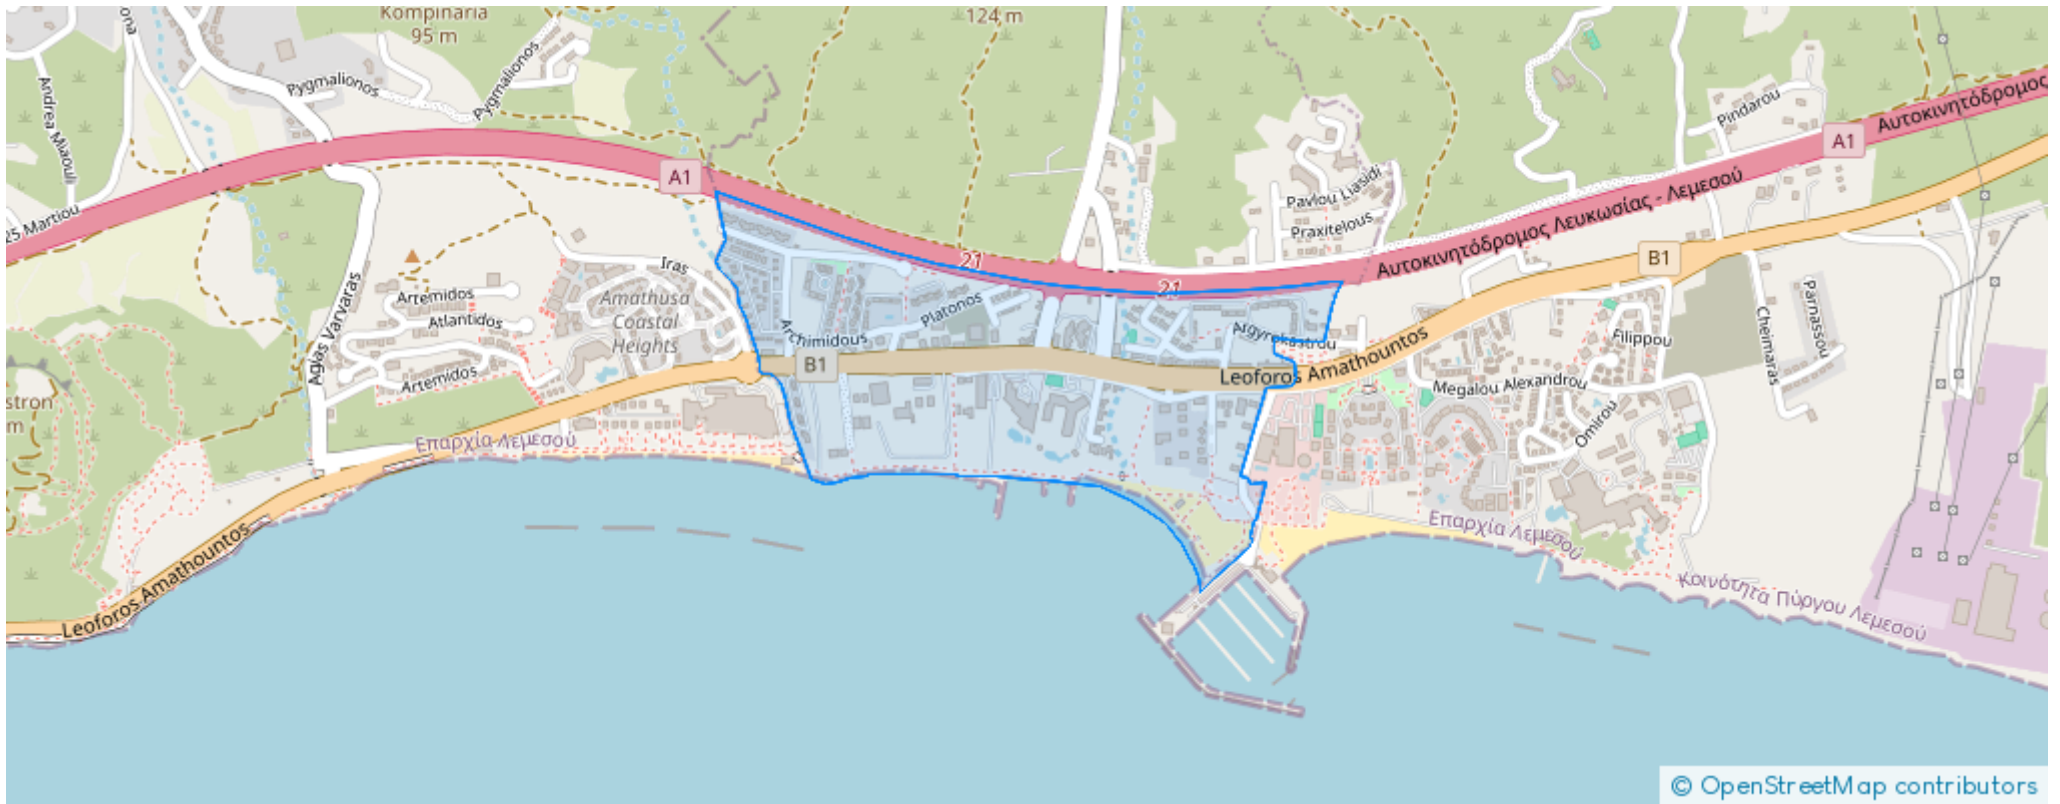

Estate on map: