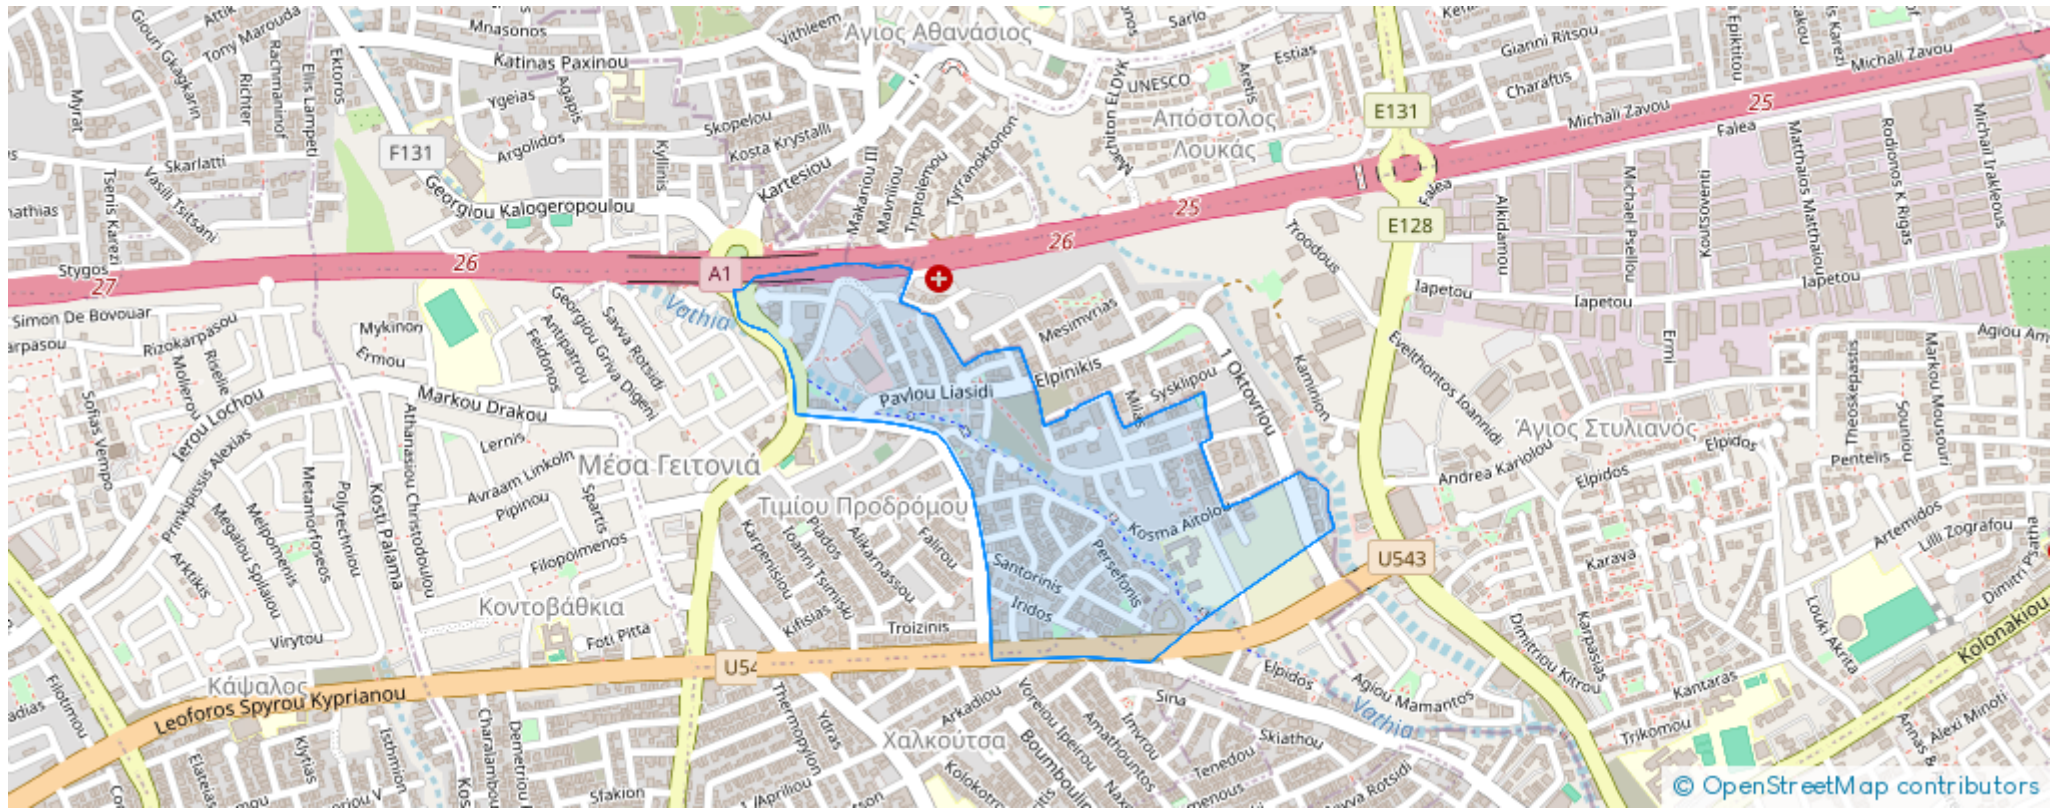

# Estate on map:

**Website:** [realty.com.cy/p/2-bedroom-apartment-to-rent-ba5497934](https://realty.com.cy/p/2-bedroom-apartment-to-rent-ba5497934)

**Email:** [info@rimatech.com.cy](mailto:info@rimatech.com.cy)