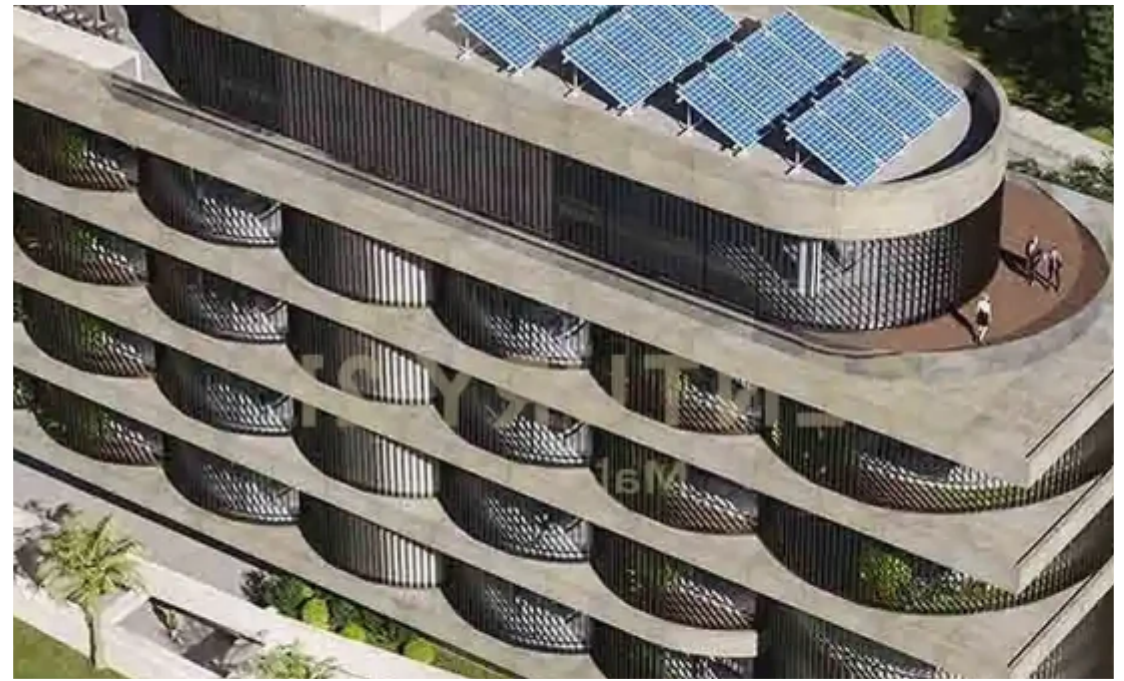

Offered at: € 23,823

Estate ID: 68885

Ref: ba5134175

NET internal area: **237**

Available from: **2024-10-24**

Offered at: **23,823**

Type: **Office**

""""""A prime office space is available for rent in Mesa Geitonia on the 2nd floor. Spanning 237 sq.m., this off-plan property boasts a modern design and an energy-efficient certificate (A). The office features stunning views of the Sea, Mountains, and City. Equipped with essential amenities, it includes storage space, a security alarm system, and surveillance cameras for added safety. Additionally, the property comes with 5 closed parking spaces, ensuring convenience for employees and clients. Ideal for businesses seeking a prestigious and secure workspace, this office combines functionality with aesthetic appeal. """""" ...