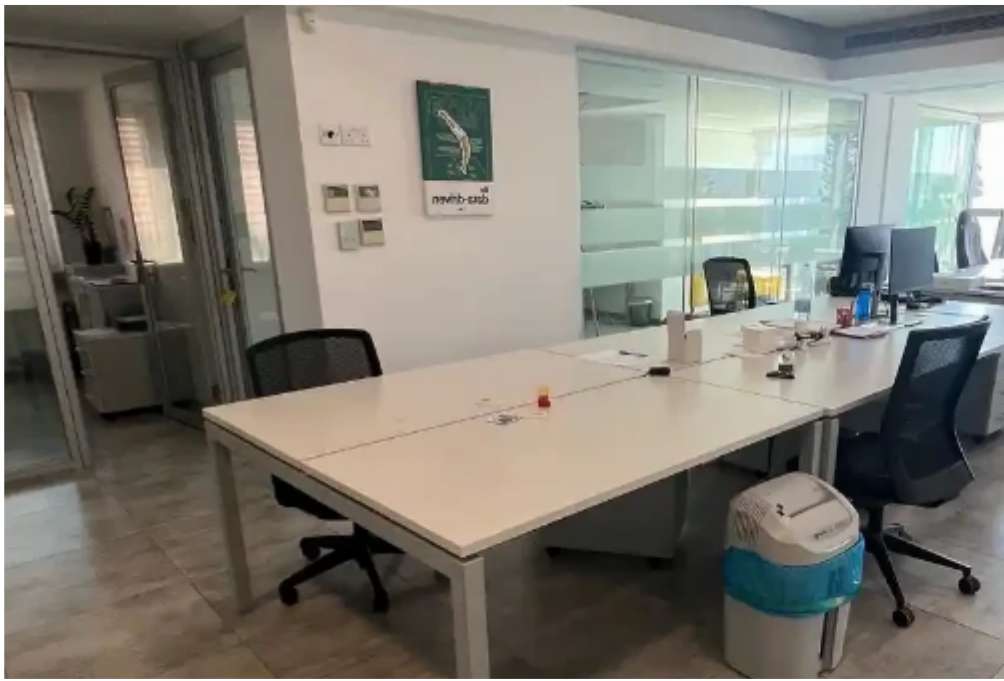

Offered at: €9,500

Estate ID: 68937

Ref: ba5469620

NET internal area: **250**

Available from: **2024-10-24**

Offered at: **9,500**

Type: **Office**

""""""""For rent office space with a sea view located in a modern business center opposite Molos park, near Limassol Marina and within walking distance to amenities. The covered area is 250 sq. m. It consists of an open-plan area, a meeting room, 4 separate offices, a separate kitchen, a server room, 4 WC and a covered balcony. The office is available unfurnished, with kitchen appliances, central air conditioning & fresh air system, structure cabling, alarm system, raised flooring and double-glazed windows with blinds. Also there are 2 covered parking spaces and opposite the office there is municipal parking. The building has security at reception and an electricity generator. 2 deposi...