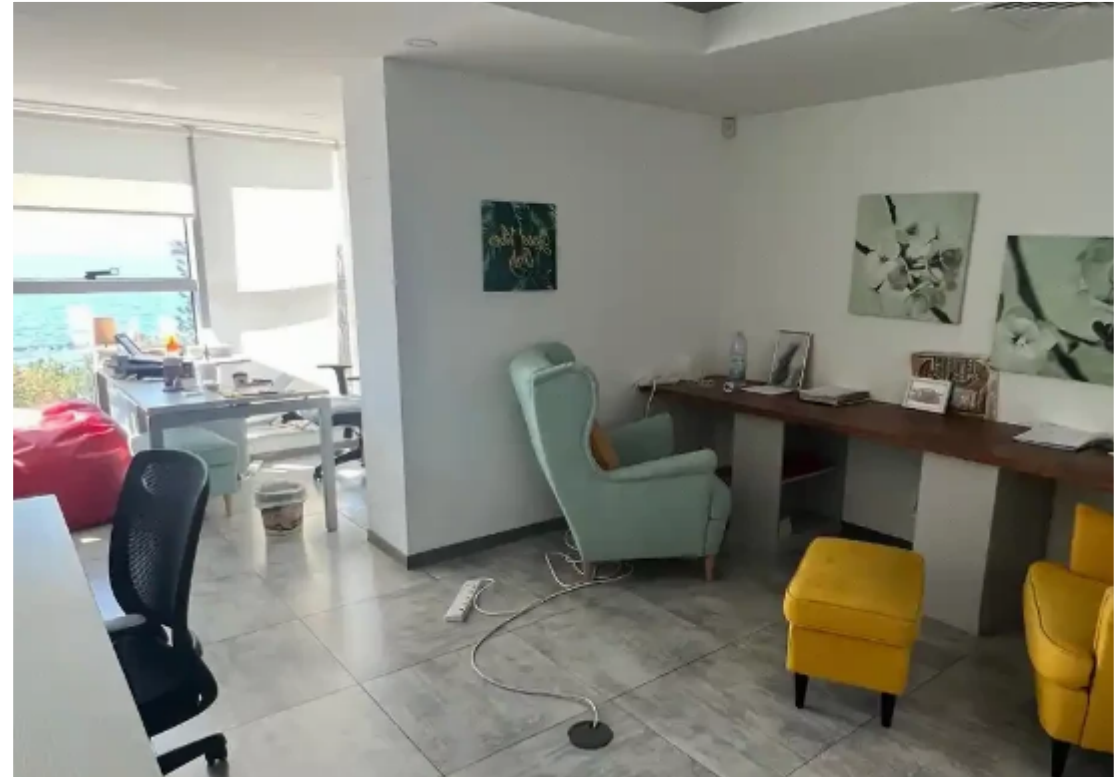

Office with sea view opposite molos

Limassol, Municipal-Garden-Zoo-Agia-Trias-3035 , Cyprus

This ad is presented by listings admin, under supervision from ,
Licensed Real Estate Agent Reg no: 1234, Lic no: 603/E

Offered at: €9,500

Estate ID: 68937

Ref: ba5469620

NET internal area: **250**

Available from: **2024-10-24**

Offered at: **9,500**

Type: **Office**

""""""""For rent office space with a sea view located in a modern business center opposite Molos park, near Limassol Marina and within walking distance to amenities. The covered area is 250 sq. m. It consists of an open-plan area, a meeting room, 4 separate offices, a separate kitchen, a server room, 4 WC and a covered balcony. The office is available unfurnished, with kitchen appliances, central air conditioning & fresh air system, structure cabling, alarm system, raised flooring and double-glazed windows with blinds. Also there are 2 covered parking spaces and opposite the office there is municipal parking. The building has security at reception and an electricity generator. 2 deposi...