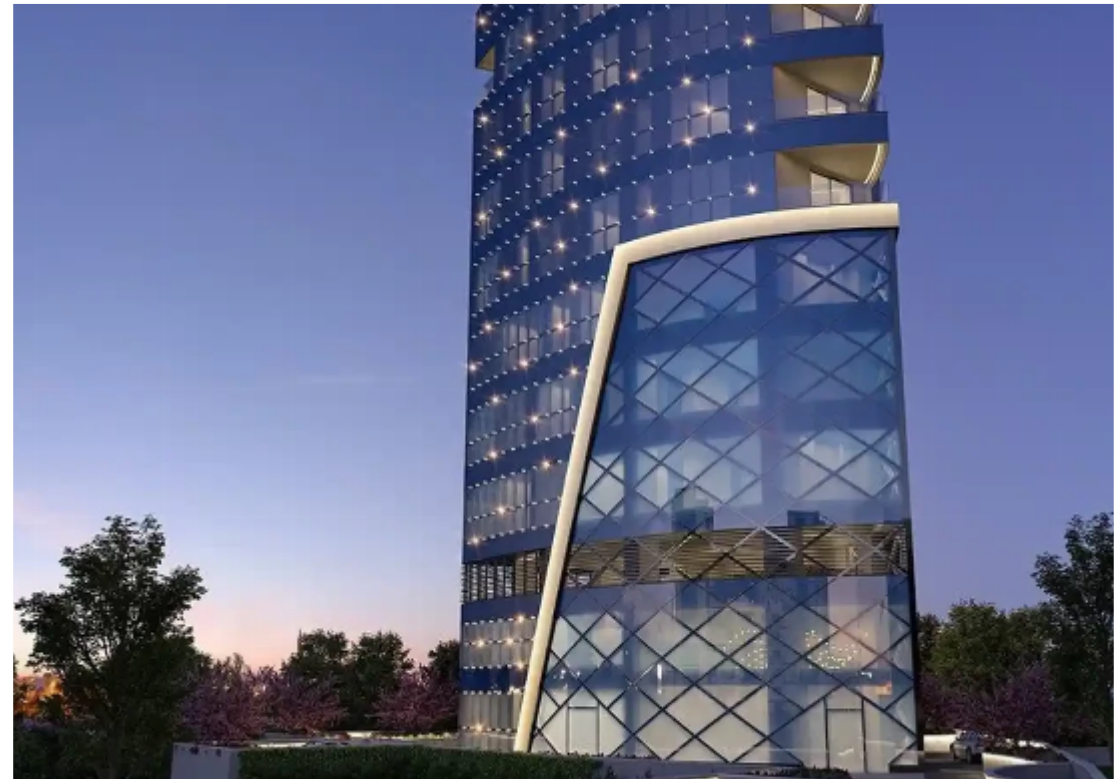

Commercial office in molos area, limassol

Limassol, Eak-Limassol-Church-Molos-Agia-Napa-3036 , Cyprus

This ad is presented by listings admin, under supervision from ,
Licensed Real Estate Agent Reg no: 1234, Lic no: 603/E

Offered at: € 805,000

Estate ID: 69237

Ref: ba5087883

Available from: **2024-10-25**

Offered at: **805,000**

Type: **Office**

Year of build: **2024**

""""""""""Office building represents a unique blend of downtown working and living. Located at the hub of a vibrant city, project maintains a sense of privacy that is hard to find in much of today's Limassol. The ultra-modern building sits comfortably where Limassol's cultural heart and 21st-century business centre meet, and is next to the municipal park. Just 400m away is a shimmering beach, and every attraction the city has to offer – including fine dining, designer shopping and exciting nightlife – is within easy reach. The offices are available on the 1st and 2nd floors. """"""""""...