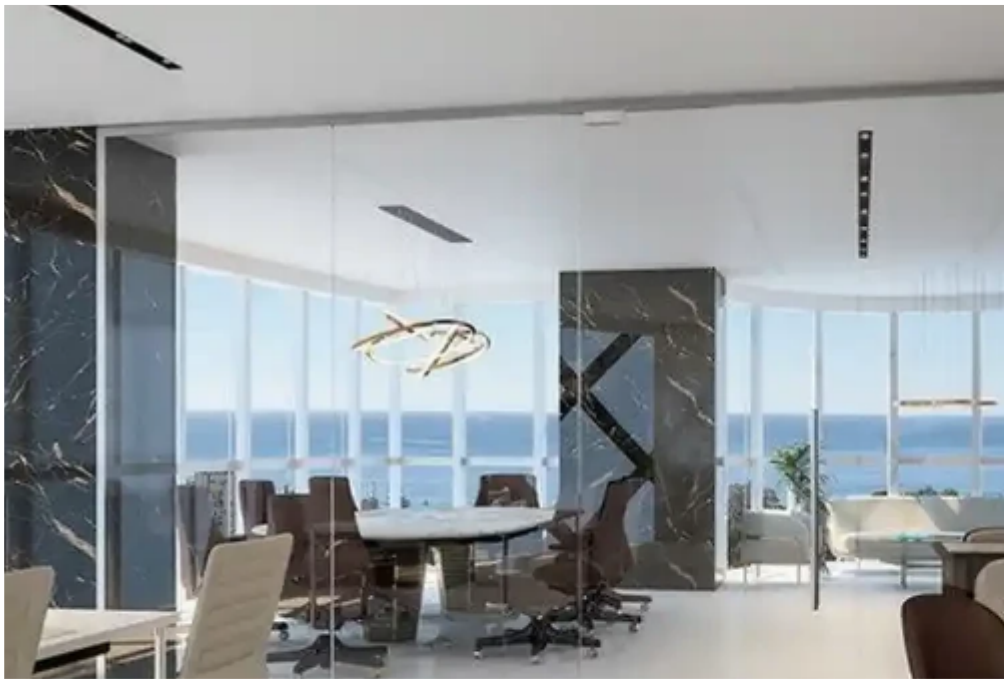

Offered at: € 805,000

Estate ID: 69237

Ref: ba5087883

Available from: **2024-10-25**

Offered at: **805,000**

Type: **Office**

Year of build: **2024**

""""""""""Office building represents a unique blend of downtown working and living. Located at the hub of a vibrant city, project maintains a sense of privacy that is hard to find in much of today's Limassol. The ultra-modern building sits comfortably where Limassol's cultural heart and 21st-century business centre meet, and is next to the municipal park. Just 400m away is a shimmering beach, and every attraction the city has to offer – including fine dining, designer shopping and exciting nightlife – is within easy reach. The offices are available on the 1st and 2nd floors. """"""""""...