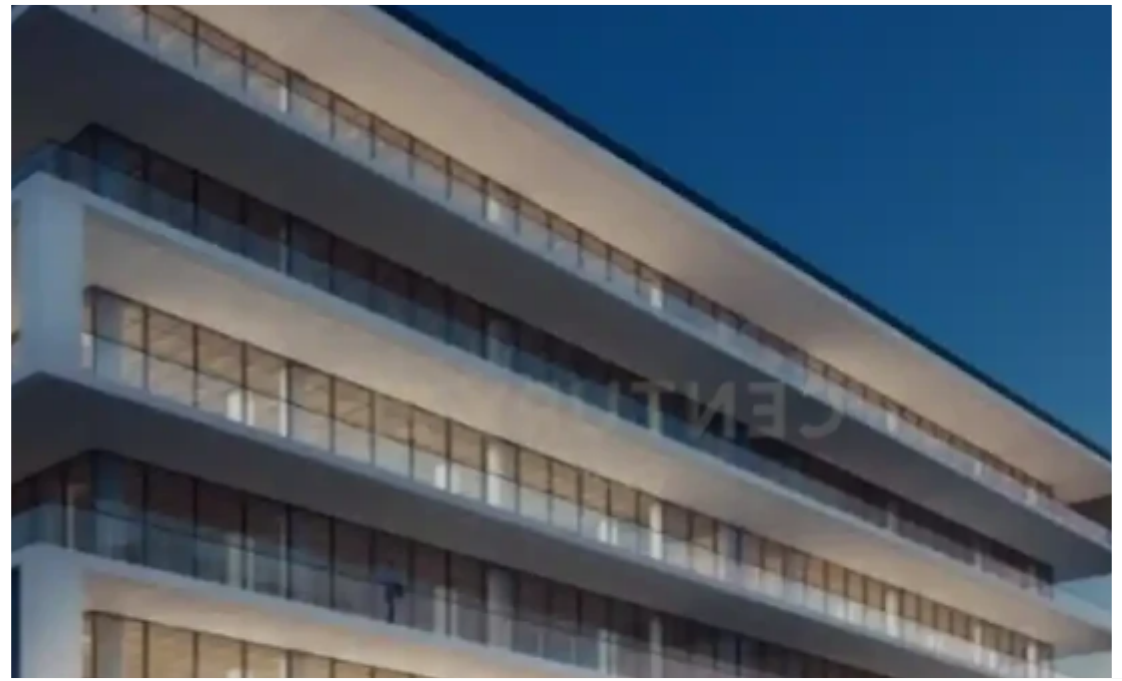

## Office in mesa geitonia, 454.90 sq.m.

Limassol, Grigori-Afxentiou-Timou-Prodromou-Mesa-Geitonia-4003 ,  
Cyprus

This ad is presented by listings admin, under supervision from ,  
Licensed Real Estate Agent Reg no: 1234, Lic no: 603/E

**Offered at:** € 3,646,500

**Estate ID:** 69264

**Ref:** ba5444639

Available from: **2024-10-25**

Offered at: **3,646,500**

Type: **Office**

""""For sale: Off-plan office in Mesa Geitonia, located on the 2nd floor. The property offers 454.90 sq.m. of space, with 75.50 sq.m. of covered verandas, ideal for business operations. Situated in a residential area close to the city center, the office provides easy access to key amenities. It features city views, air conditioning, double-glazed windows, and an energy certificate (Category A). The floors are tiled for a modern finish, and the office includes a storage area. It comes with one dedicated open parking space, within a building offering a total of 129 parking spaces and 1229 sq.m of private terraced areas. Scheduled for delivery by December 2027, this property represents an exc...