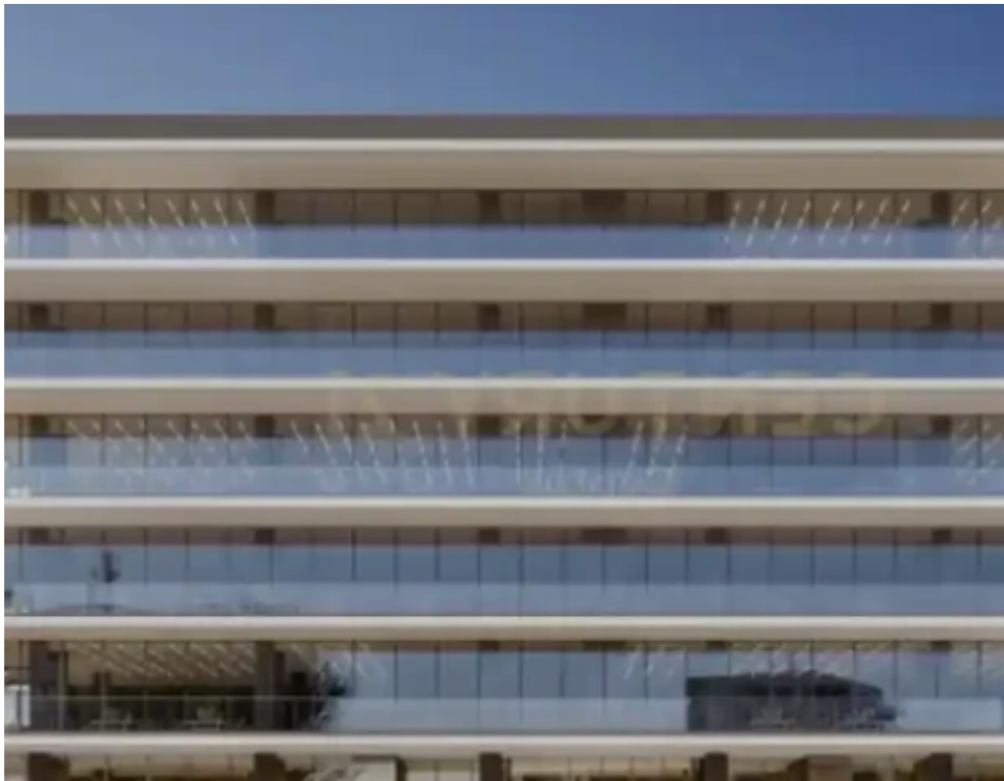

**Offered at:** € 3,646,500

**Estate ID:** 69264

**Ref:** ba5444639

Available from: **2024-10-25**

Offered at: **3,646,500**

Type: **Office**

""""For sale: Off-plan office in Mesa Geitonia, located on the 2nd floor. The property offers 454.90 sq.m. of space, with 75.50 sq.m. of covered verandas, ideal for business operations. Situated in a residential area close to the city center, the office provides easy access to key amenities. It features city views, air conditioning, double-glazed windows, and an energy certificate (Category A). The floors are tiled for a modern finish, and the office includes a storage area. It comes with one dedicated open parking space, within a building offering a total of 129 parking spaces and 1229 sq.m of private terraced areas. Scheduled for delivery by December 2027, this property represents an exc...