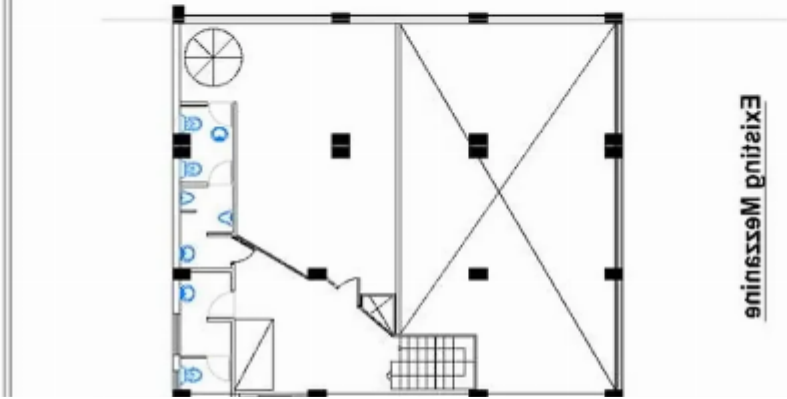

**Offered at:** € 1,000,000

**Estate ID:** 69267

**Ref:** ba5488682

Available from: **2024-10-25**

Offered at: **1,000,000**

Type: **Office**

""Sea view property .Right across the beach and next to the One tower of Pafilia. Top location for business or offices. Vendor is migrating. 28 October Ave 353, Limassol City 3107 Cyprus""...