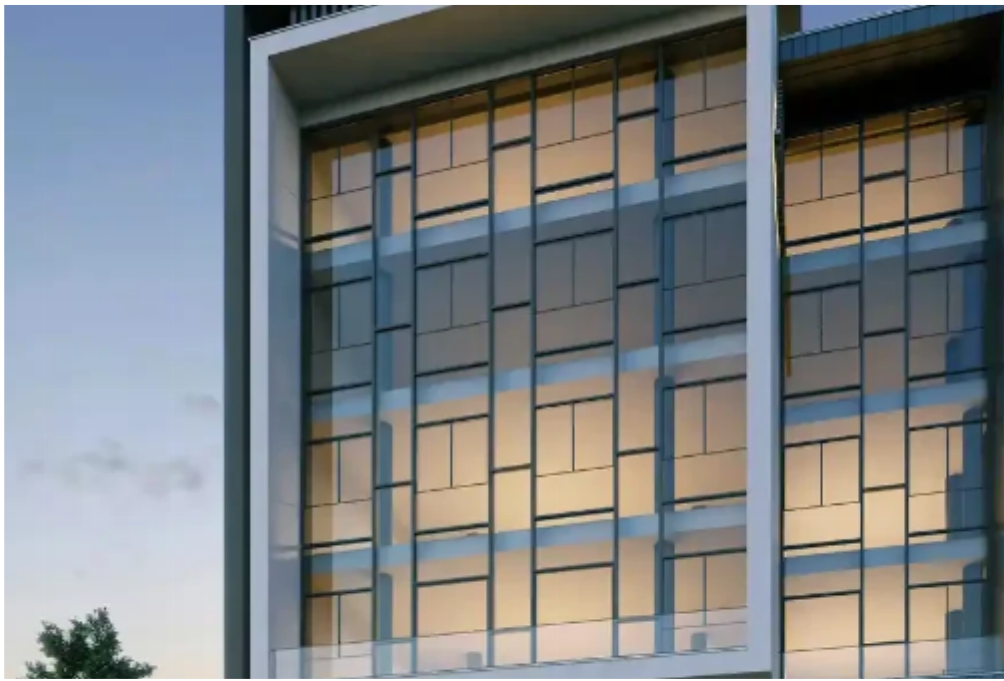

**Estate ID:** 69268

**Ref:** ba5131589

NET internal area: **367**

Available from: **2024-10-25**

Offered at: **3,121,200**

Type: **Office**

\*\*\*\*\*This Limassol project is under development and promises to be an ideal place for both business and leisure. It offers office space in a multifunctional complex located in the lively center of Limassol. The complex includes both residential and commercial buildings. The residential area includes 16 apartments ranging from 73 m2 to 140 m2, and the commercial sector is a 4-storey building, which houses 5 modern offices with an elegant modern layout, each of which occupies a separate floor. Due to its first-class location in Mesa Geitonia, developed infrastructure and an office center on the territory of the complex, the project has excellent investment potential. This unique combination...