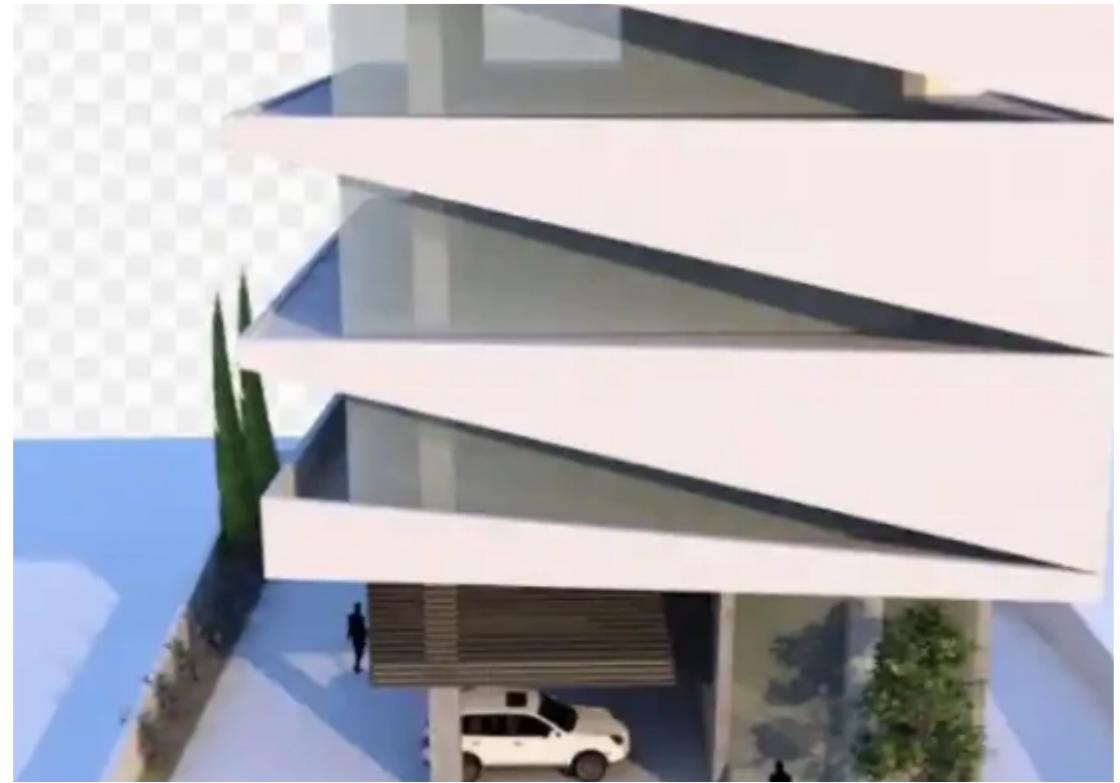

Offered at: € 1,125,000

Estate ID: 69369

Ref: ba5405161

NET internal area: **181**

Available from: **2024-10-25**

Offered at: **1,125,000**

Type: **Office**

"""""""Exceptional Office Building in Prime Location" Ultra modern high quality office building located in a prime location area in Zakaki near all kind of amenities. This unique building is very close to the New Casino, the New Port and the Big Mall of Limassol. It has also very easy access to the highway, the city center and the Limassol Marina. The architectural plans were designed by the famous architect office of Mr. Armeftis and the construction will be done with the highest standards and specifications and with the best quality materials, according to the reliability of Tryfonos Group Developers. It consists of a basement (parking area), ground level with more covered parking...