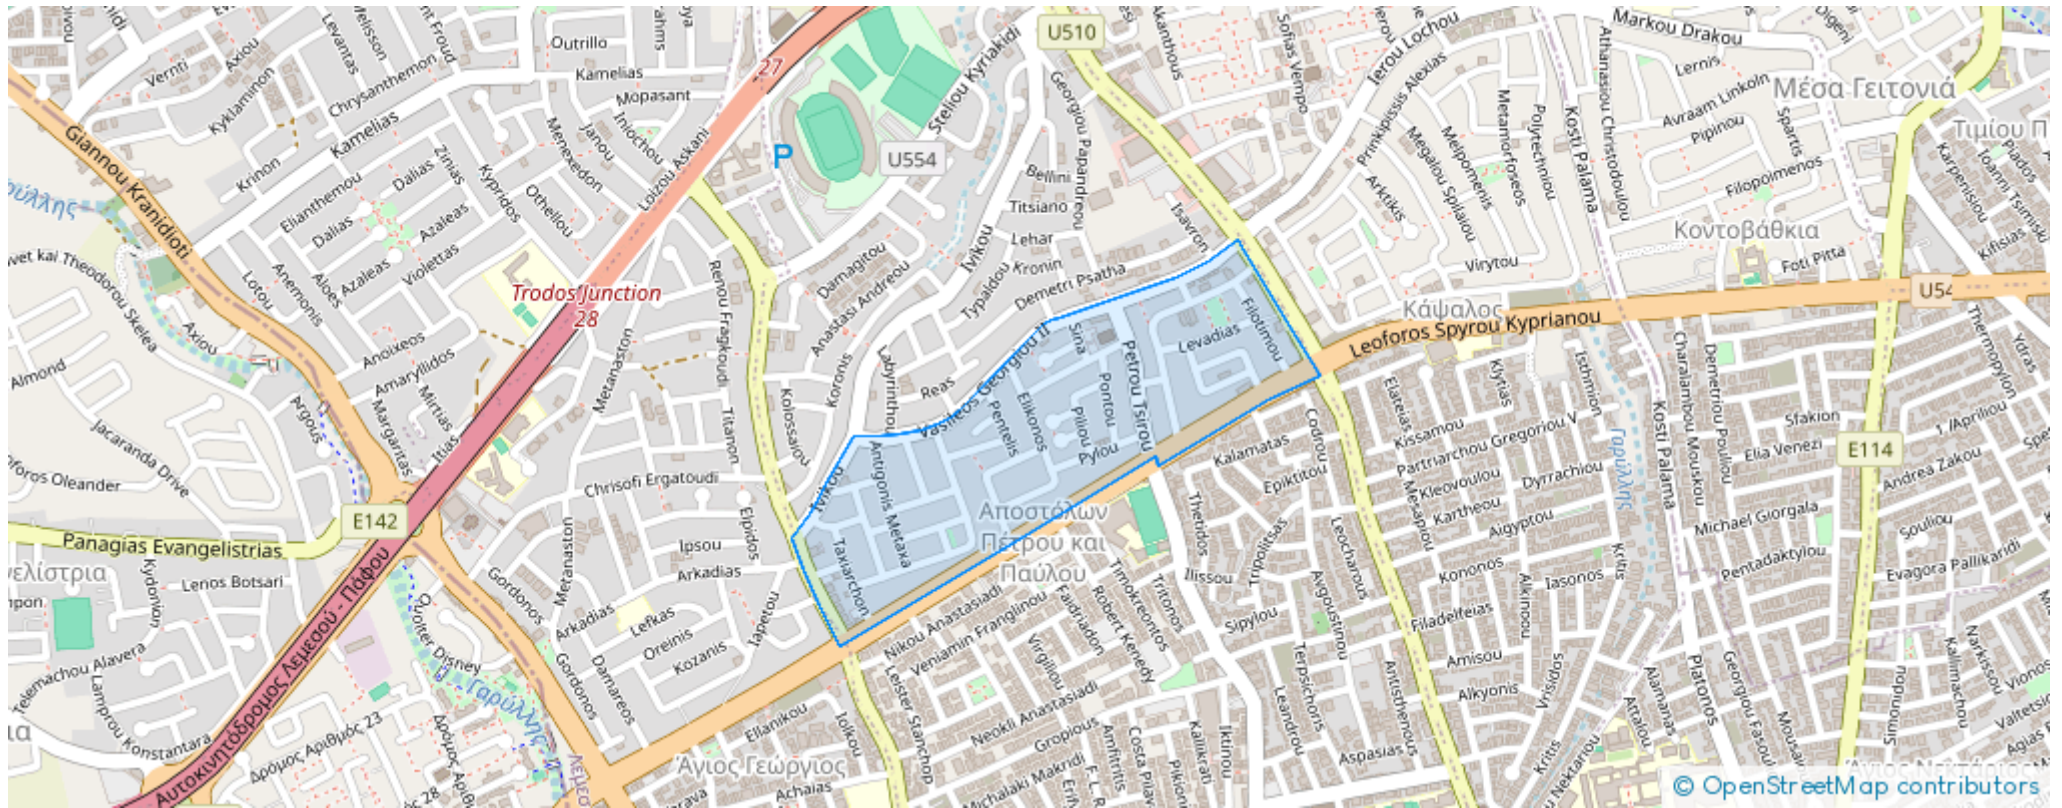

Estate on map: