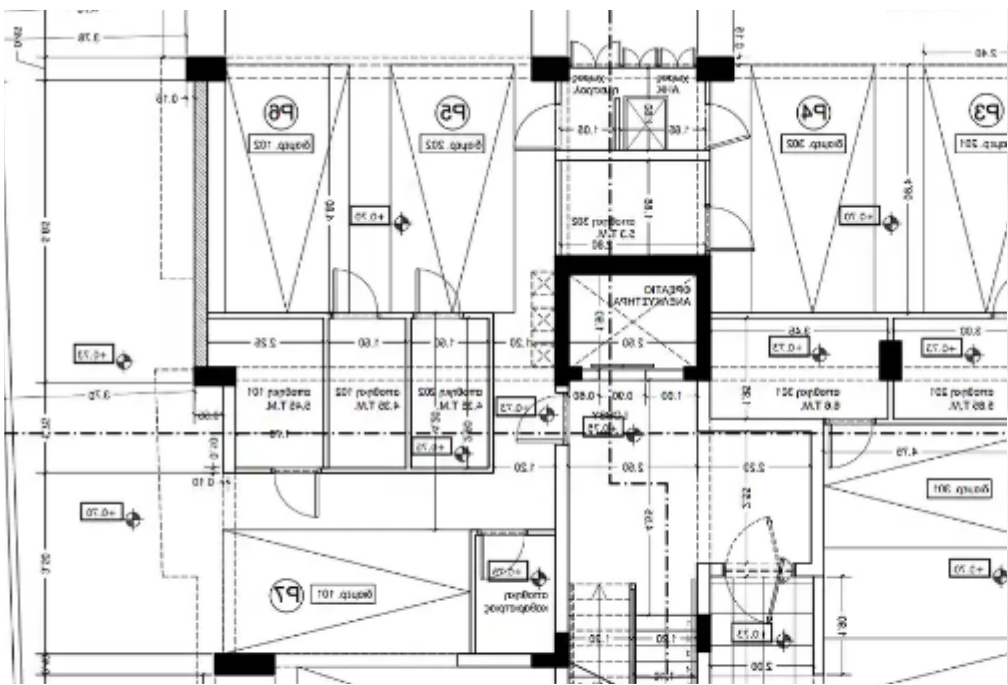

**Offered at:** € 440,000

**Estate ID:** 69725

**Ref:** ba5083014

Bathrooms: **2**

Bedrooms: **2**

Parking spaces: **No cars**

Available from: **2024-10-25**

Offered at: **440,000**