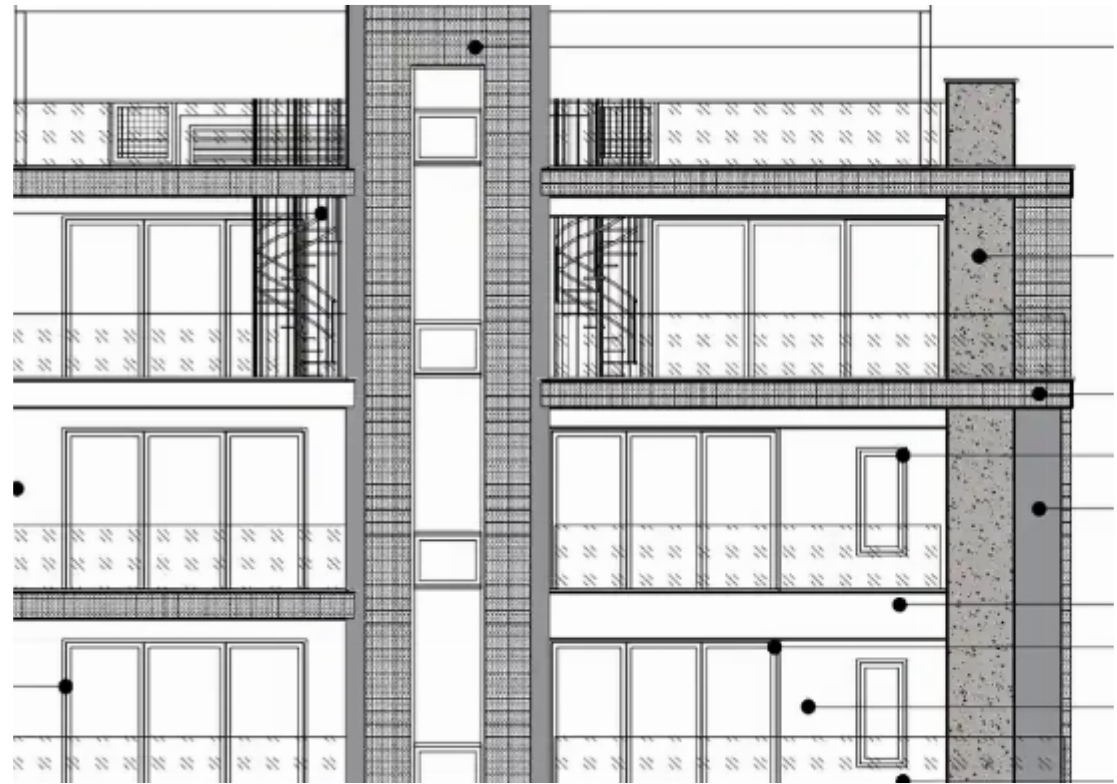

## 2-bedroom apartment f?r s?le

Limassol, Lyceum-Petros-And-Pavlos-3085 , Cyprus

This ad is presented by listings admin, under supervision from ,  
Licensed Real Estate Agent Reg no: 1234, Lic no: 603/E

**Offered at:** € 440,000

**Estate ID:** 69725

**Ref:** ba5083014

Bathrooms: **2**

Bedrooms: **2**

Parking spaces: **No cars**

Available from: **2024-10-25**

Offered at: **440,000**

Type: **Apartment**

Located in the Kolossaïou, Petrou & Pavlou area of Limassol, Cyprus, this residential complex boasts an exclusive collection of six apartments, spread across three well-appointed floors. Each residence within the complex has been designed with a focus on modern living, offering residents both luxury and functionality. The strategic location allows for easy access to the city's amenities and is just a short journey away from the bustling city center. With a commitment to quality and comfort, this complex serves as an ideal home for those seeking a contemporary living experience in Limassol. ...