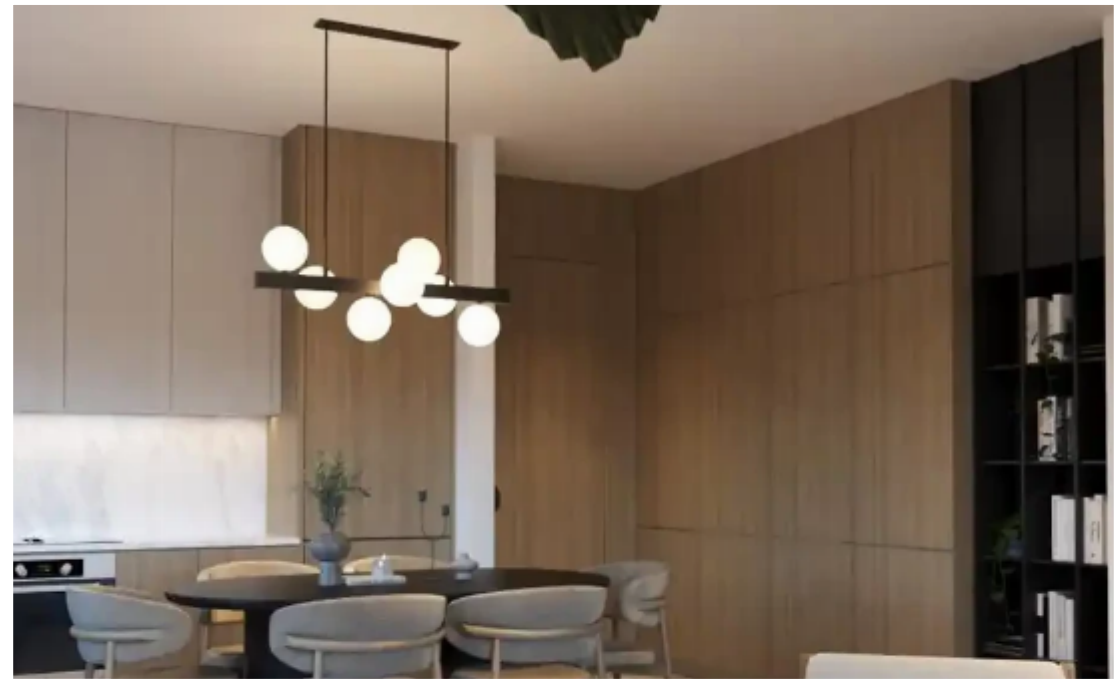

Ref: ba5286582

Bathrooms: **1**

Bedrooms: **2**

Parking spaces: **Covered cars**

Available from: **2024-10-25**

Offered at: **235,000**

Type: **Apartment**

.....The Residences is consisted of two spacious 3-bedroom apartments and four cozy 2-bedroom apartments. Nestled in the serene village of Erimi, Cyprus, Ruby Residences exude a blend of modern comfort and tranquil living. Conveniently located just a stone's throw away from everyday amenities, this charming two-story building boasts six thoughtfully designed units, providing residents with a perfect harmony of privacy and community.