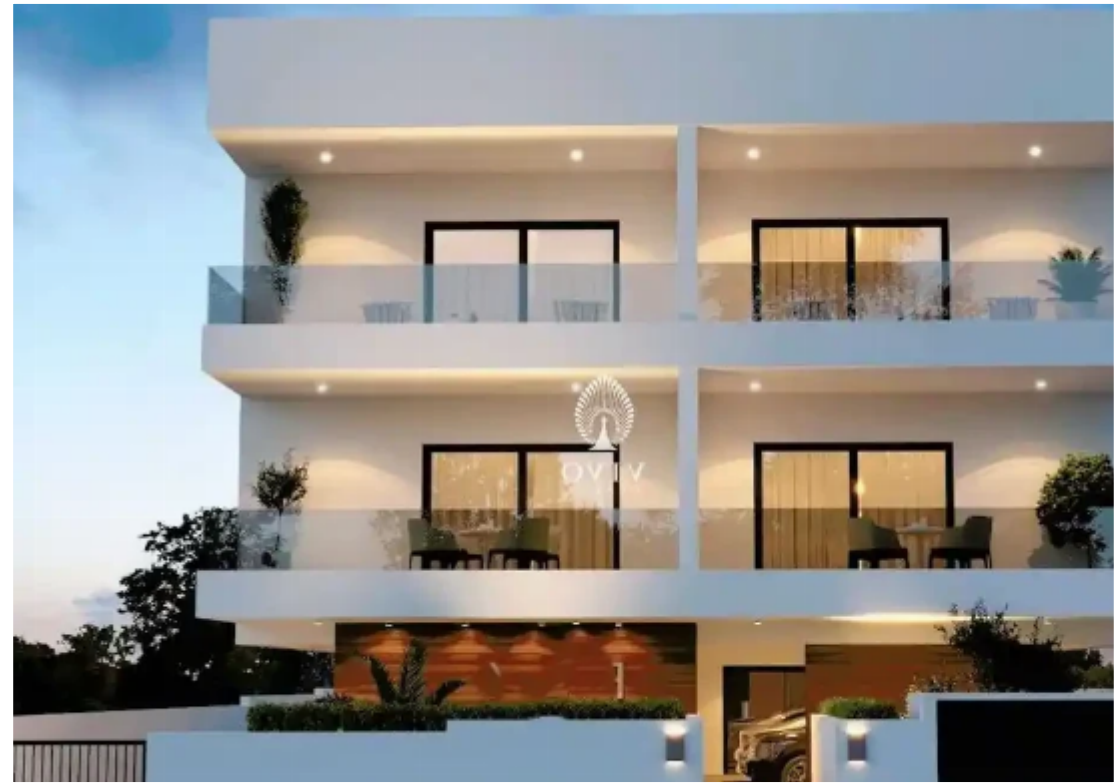

2-bedroom apartment f?r s?le

Limassol, Erimi-4630 , Cyprus

This ad is presented by listings admin, under supervision from ,
Licensed Real Estate Agent Reg no: 1234, Lic no: 603/E

Offered at: €235,000

Estate ID: 70156

Ref: ba5228671

NET internal area: **82**

Bathrooms: **2**

Bedrooms: **2**

Parking spaces: **Covered cars**

Available from: **2024-10-25**

Offered at: **235,000**

Type: **Apartment**

.....Nestled in the serene village of Erimi, Cyprus, this Residences exude a blend of modern comfort and tranquil living. Conveniently located just a stone's throw away from everyday amenities, this charming two-story building boasts six thoughtfully designed units, providing residents with a perfect harmony of privacy and community. Comprising two spacious 3-bedroom apartments and four cozy 2-bedroom apartments, the Residences cater to a variety of lifestyles, whether you're seeking ample space for a growing family or a cozy retreat for yourself. Each unit is meticulously crafted to offer a blend of contemporary aesthetics and functionality, ensuring a comfortable living ex...