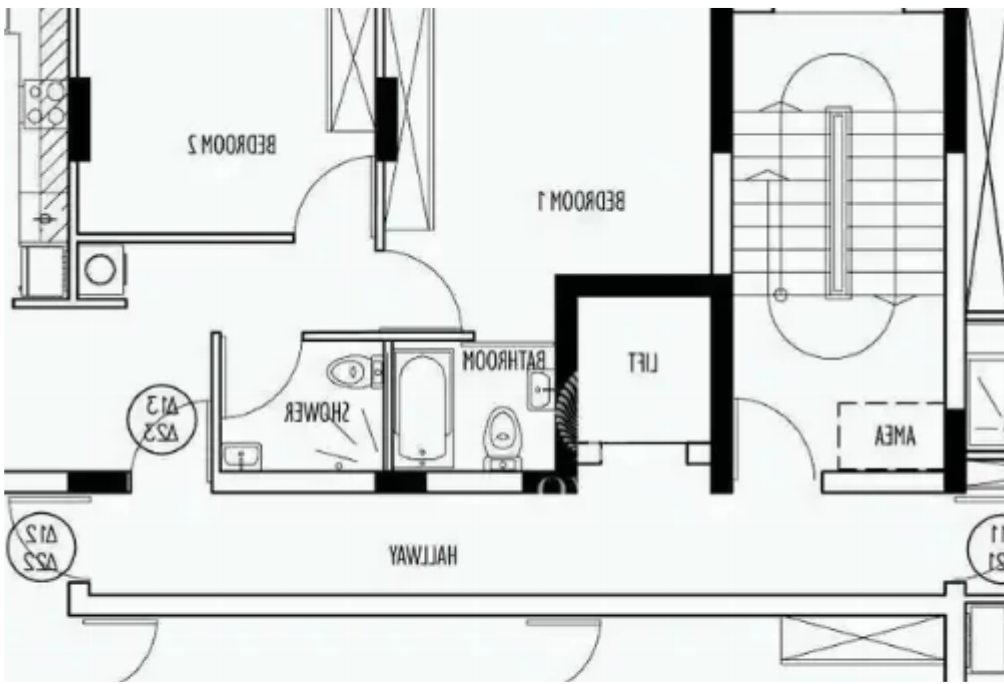

Ref: ba5228671

NET internal area: **82**

Bathrooms: **2**

Bedrooms: **2**

Parking spaces: **Covered cars**

Available from: **2024-10-25**

Offered at: **235,000**

Type: **Apartment**