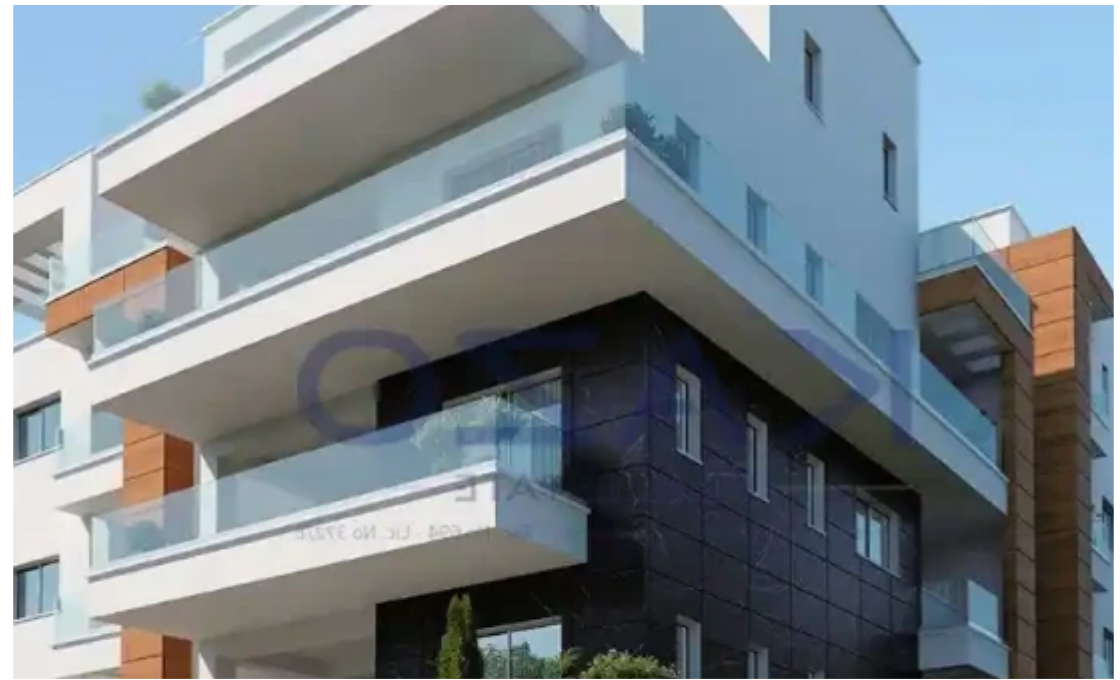

2-bedroom apartment for sale

Limassol, Berengaria-Ville-Panagia-Evaggelistria-Kato-Polemidia-4158 , Cyprus

This ad is presented by listings admin, under supervision from ,
Licensed Real Estate Agent Reg no: 1234, Lic no: 603/E

Offered at: € 325,000

Estate ID: 70448

Ref: ba5441576

NET internal area: **87**

Bathrooms: **1**

Bedrooms: **2**

Parking spaces: **Covered cars**

Available from: **2024-10-25**

Offered at: **325,000**

Type: **Apartment**

""""This two-bedroom apartment is located in the Kato Polemidia area, north of the Limassol Motorway. It has an internal area of 87 square meters, a 28 square meters covered balcony, and 15 square meters of uncovered balcony. It is offered with a private covered parking space and a storage unit. """" ...