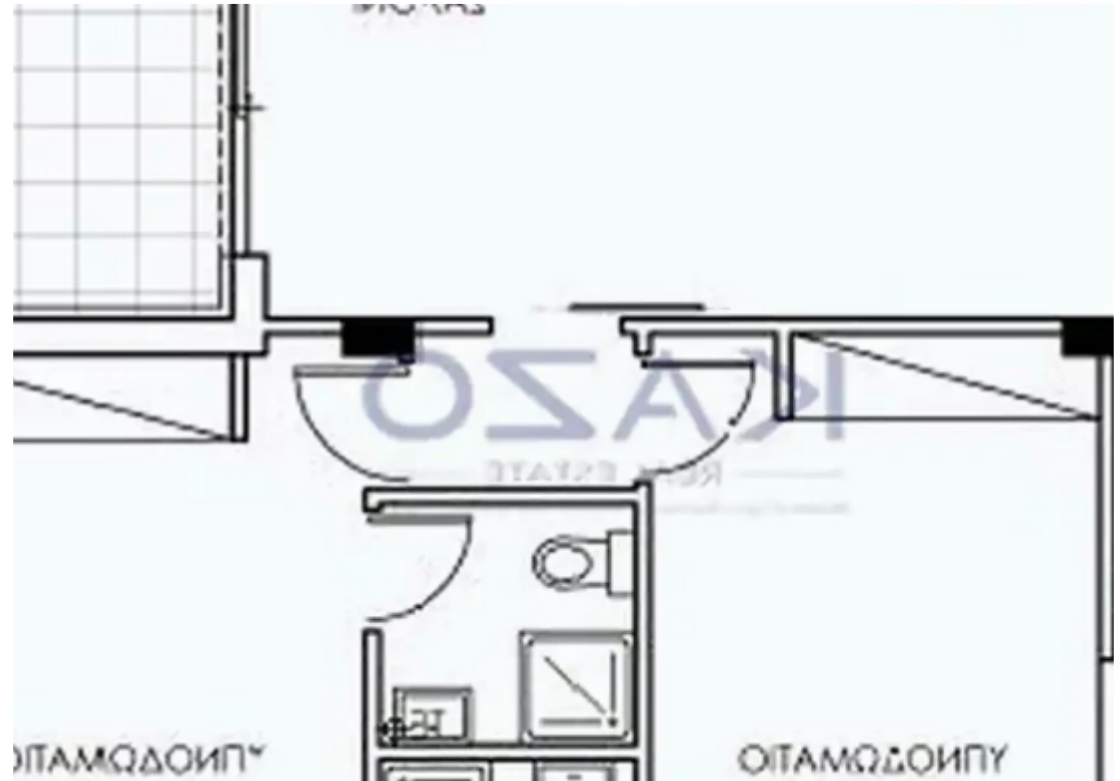

2-bedroom apartment f?r s?le

Limassol, Berengaria-Ville-Panagia-Evaggelistria-Kato-Polemidia-4158 , Cyprus

This ad is presented by listings admin, under supervision from ,
Licensed Real Estate Agent Reg no: 1234, Lic no: 603/E

Offered at: € 320,000

Estate ID: 70457

Ref: ba5441570

NET internal area: **91**

Bathrooms: **1**

Bedrooms: **2**

Parking spaces: **Covered cars**

Available from: **2024-10-25**

Offered at: **320,000**

Type: **Apartment**

""""""This two-bedroom apartment is located in the Kato Polemidia area, north of the Limassol Motorway. It has an internal area of 91 square meters and a 23 square meters covered balcony. It is offered with a private covered parking space and a storage unit.""""""...