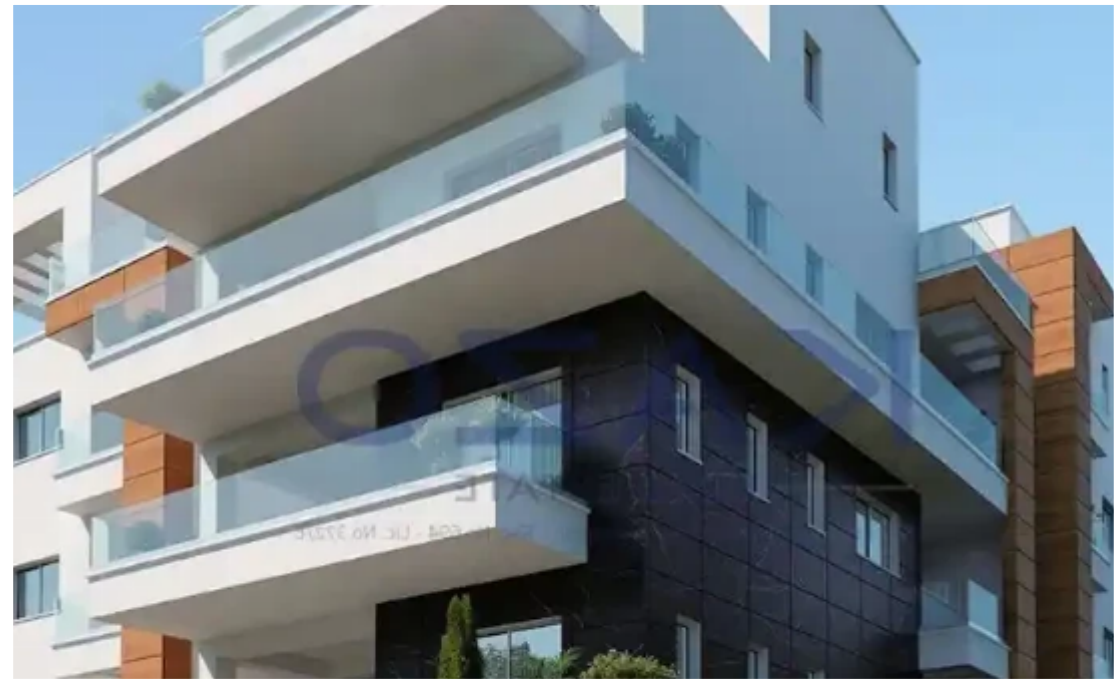

2-bedroom apartment f?r s?le

Limassol, Berengaria-Ville-Panagia-Evaggelistria-Kato-Polemidia-4158 , Cyprus

This ad is presented by listings admin, under supervision from ,
Licensed Real Estate Agent Reg no: 1234, Lic no: 603/E

Offered at: € 320,000

Estate ID: 70457

Ref: ba5441570

NET internal area: **91**

Bathrooms: **1**

Bedrooms: **2**

Parking spaces: **Covered cars**

Available from: **2024-10-25**

Offered at: **320,000**

Type: **Apartment**

""""""This two-bedroom apartment is located in the Kato Polemidia area, north of the Limassol Motorway. It has an internal area of 91 square meters and a 23 square meters covered balcony. It is offered with a private covered parking space and a storage unit.""""""...