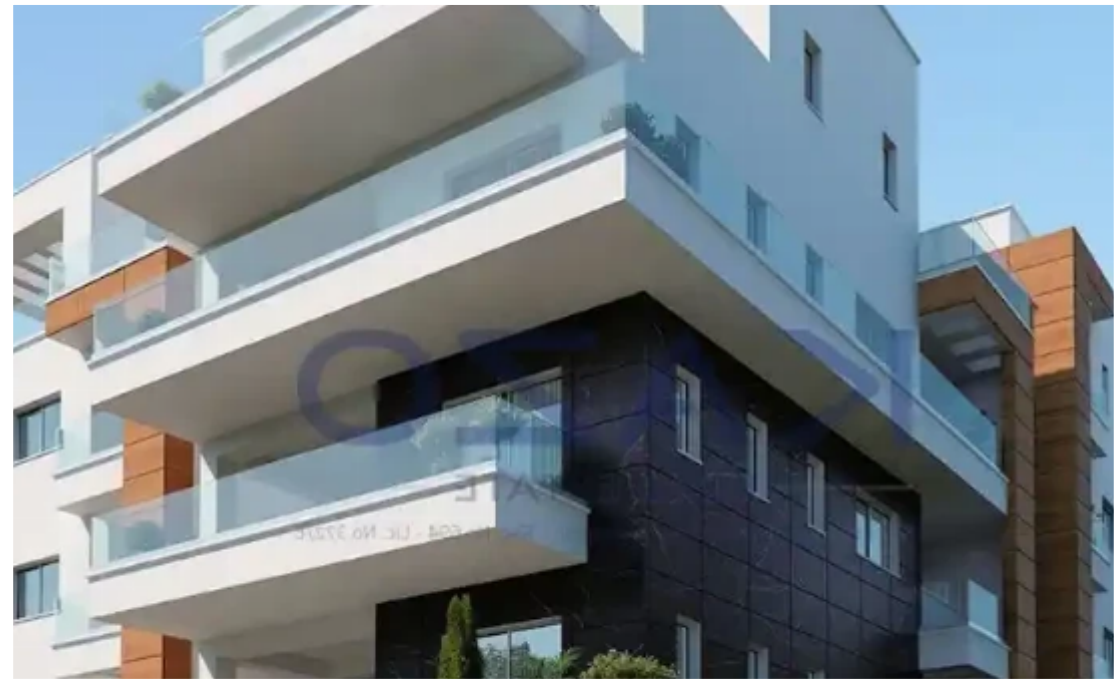

2-bedroom apartment f?r s?le

Limassol, Berengaria-Ville-Panagia-Evaggelistria-Kato-Polemidia-4158 , Cyprus

This ad is presented by listings admin, under supervision from ,
Licensed Real Estate Agent Reg no: 1234, Lic no: 603/E

Offered at: € 305,000

Estate ID: 70459

Ref: ba5441572

NET internal area: **87**

Bathrooms: **1**

Bedrooms: **2**

Parking spaces: **Covered cars**

Available from: **2024-10-25**

Offered at: **305,000**

Type: **Apartment**

""""""This two-bedroom apartment is located in the Kato Polemidia area, north of the Limassol Motorway. It has an internal area of 87 square meters and a 28 square meters covered balcony. It is offered with a private covered parking space and a storage unit.""""""...