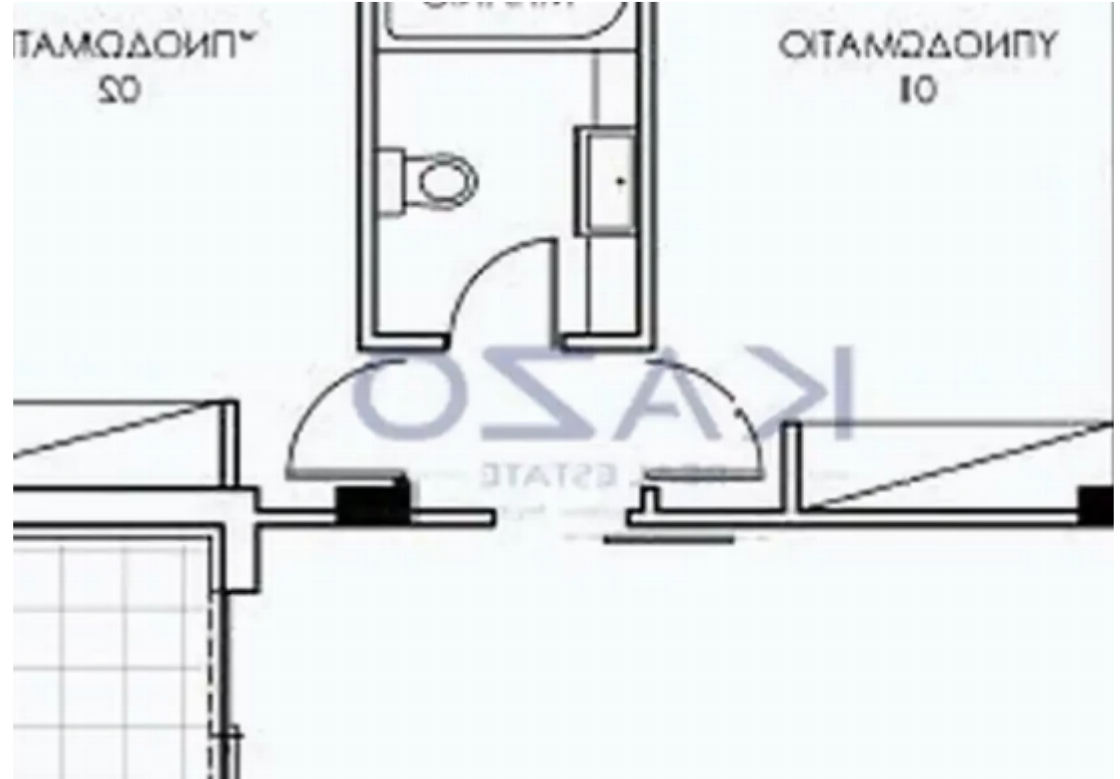

2-bedroom apartment f?r s?le

Limassol, Berengaria-Ville-Panagia-Evaggelistria-Kato-Polemidia-4158 , Cyprus

This ad is presented by listings admin, under supervision from ,
Licensed Real Estate Agent Reg no: 1234, Lic no: 603/E

Offered at: € 305,000

Estate ID: 70459

Ref: ba5441572

NET internal area: **87**

Bathrooms: **1**

Bedrooms: **2**

Parking spaces: **Covered cars**

Available from: **2024-10-25**

Offered at: **305,000**

Type: **Apartment**

""""""This two-bedroom apartment is located in the Kato Polemidia area, north of the Limassol Motorway. It has an internal area of 87 square meters and a 28 square meters covered balcony. It is offered with a private covered parking space and a storage unit.""""""...