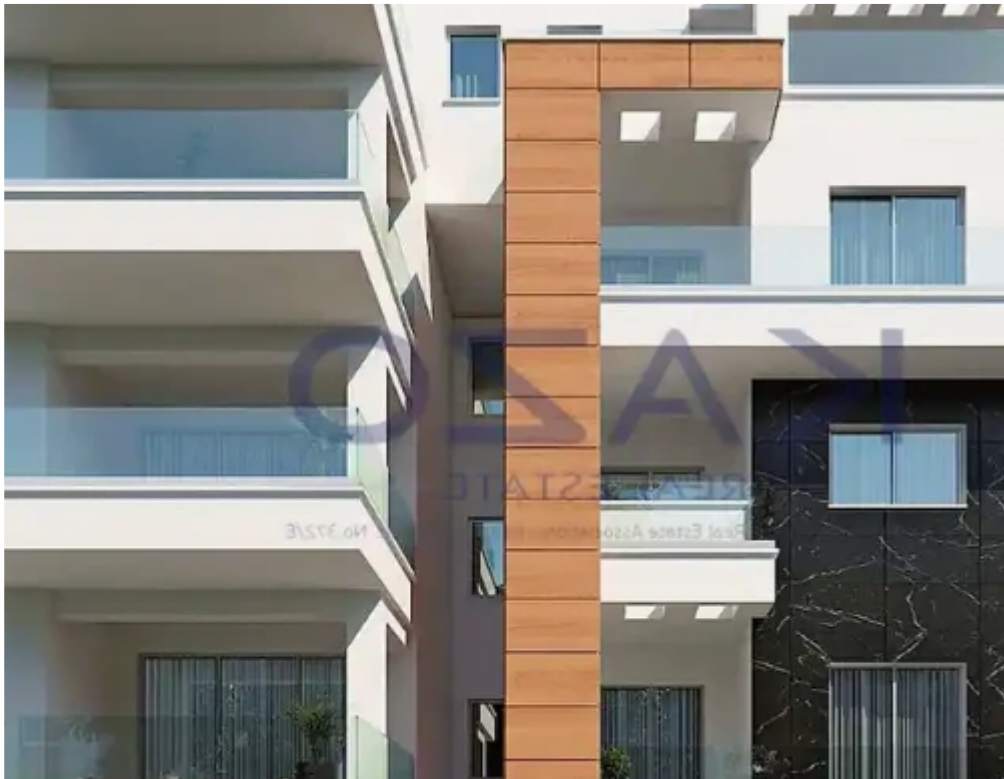

2-bedroom apartment f?r s?le

Limassol, Berengaria-Ville-Panagia-Evaggelistria-Kato-Polemidia-4158 , Cyprus

This ad is presented by listings admin, under supervision from ,
Licensed Real Estate Agent Reg no: 1234, Lic no: 603/E

Offered at: € 285,000

Estate ID: 70463

Ref: ba5441296

NET internal area: **84**

Bathrooms: **1**

Bedrooms: **2**

Parking spaces: **Covered cars**

Available from: **2024-10-25**

Offered at: **285,000**

Type: **Apartment**

""""""This two-bedroom apartment is located in the Kato Polemidia area, north of the Limassol Motorway. It has an internal area of 84 square meters, 30 square meters of covered balcony, and 15 square meters of uncovered balcony. It is offered with a private covered parking space and a storage unit. """""" ...