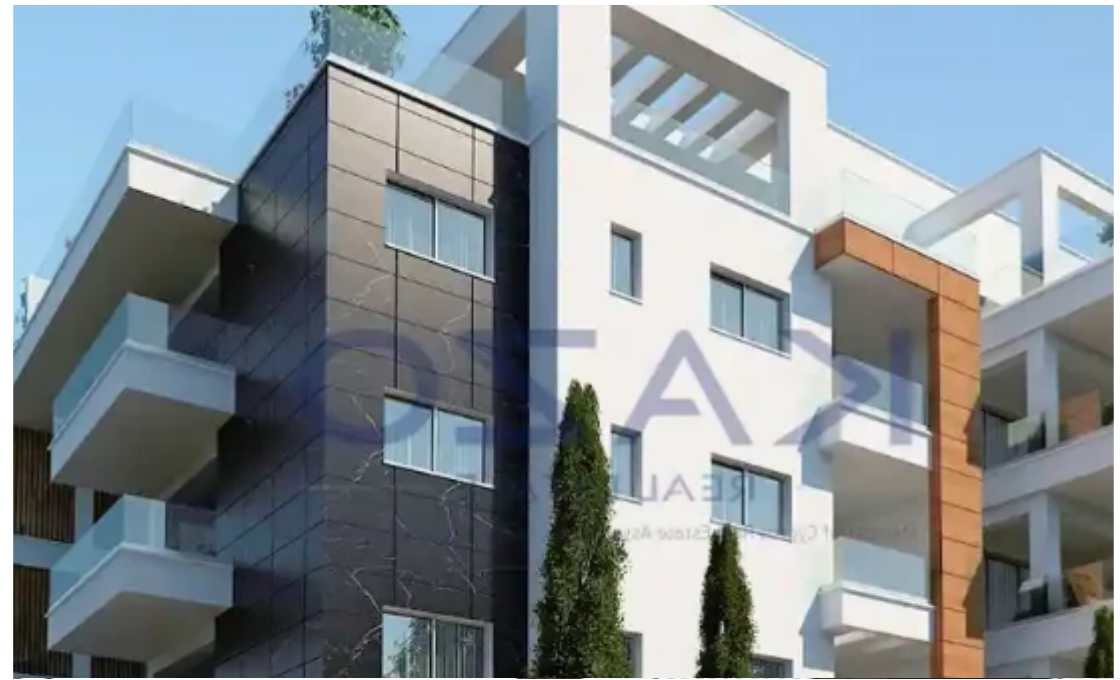

2-bedroom apartment f?r s?le

Limassol, Berengaria-Ville-Panagia-Evaggelistria-Kato-Polemidia-4158 , Cyprus

This ad is presented by listings admin, under supervision from ,
Licensed Real Estate Agent Reg no: 1234, Lic no: 603/E

Offered at: € 285,000

Estate ID: 70463

Ref: ba5441296

NET internal area: **84**

Bathrooms: **1**

Bedrooms: **2**

Parking spaces: **Covered cars**

Available from: **2024-10-25**

Offered at: **285,000**

Type: **Apartment**

""""""This two-bedroom apartment is located in the Kato Polemidia area, north of the Limassol Motorway. It has an internal area of 84 square meters, 30 square meters of covered balcony, and 15 square meters of uncovered balcony. It is offered with a private covered parking space and a storage unit. """""" ...