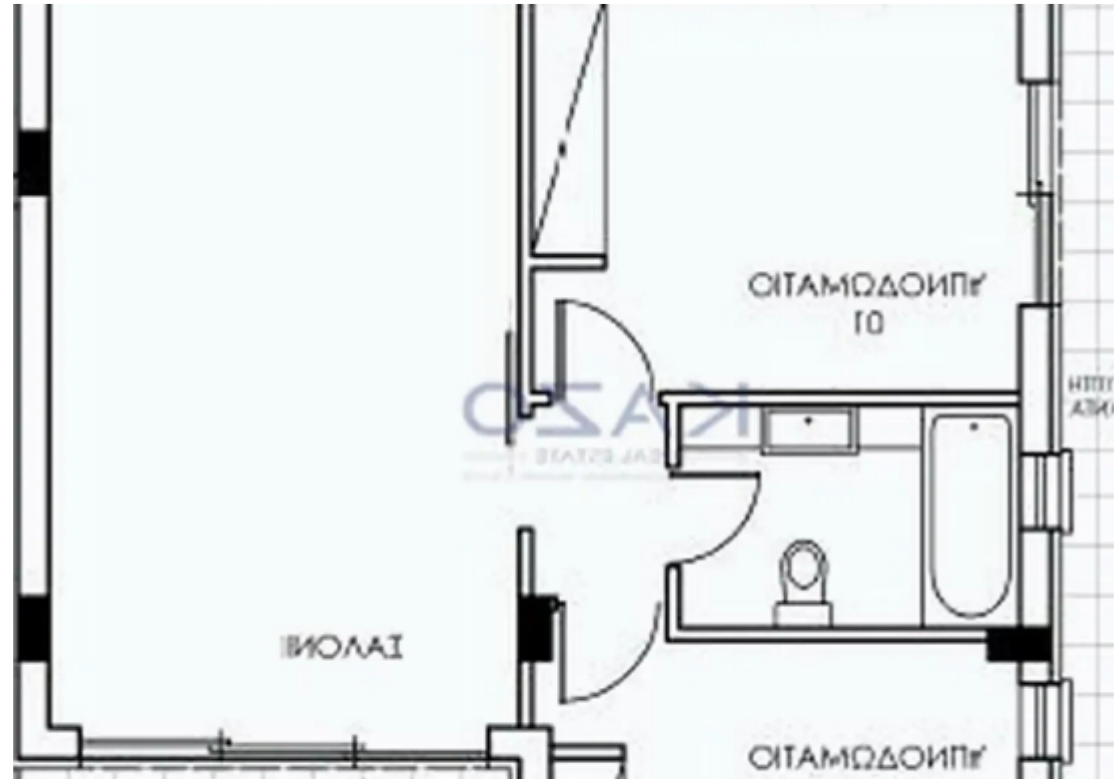

2-bedroom apartment f?r s?le

Limassol, Berengaria-Ville-Panagia-Evaggelistria-Kato-Polemidia-4158 , Cyprus

This ad is presented by listings admin, under supervision from ,
Licensed Real Estate Agent Reg no: 1234, Lic no: 603/E

Offered at: € 285,000

Estate ID: 70463

Ref: ba5441296

NET internal area: **84**

Bathrooms: **1**

Bedrooms: **2**

Parking spaces: **Covered cars**

Available from: **2024-10-25**

Offered at: **285,000**

Type: **Apartment**

""""""This two-bedroom apartment is located in the Kato Polemidia area, north of the Limassol Motorway. It has an internal area of 84 square meters, 30 square meters of covered balcony, and 15 square meters of uncovered balcony. It is offered with a private covered parking space and a storage unit. """""" ...