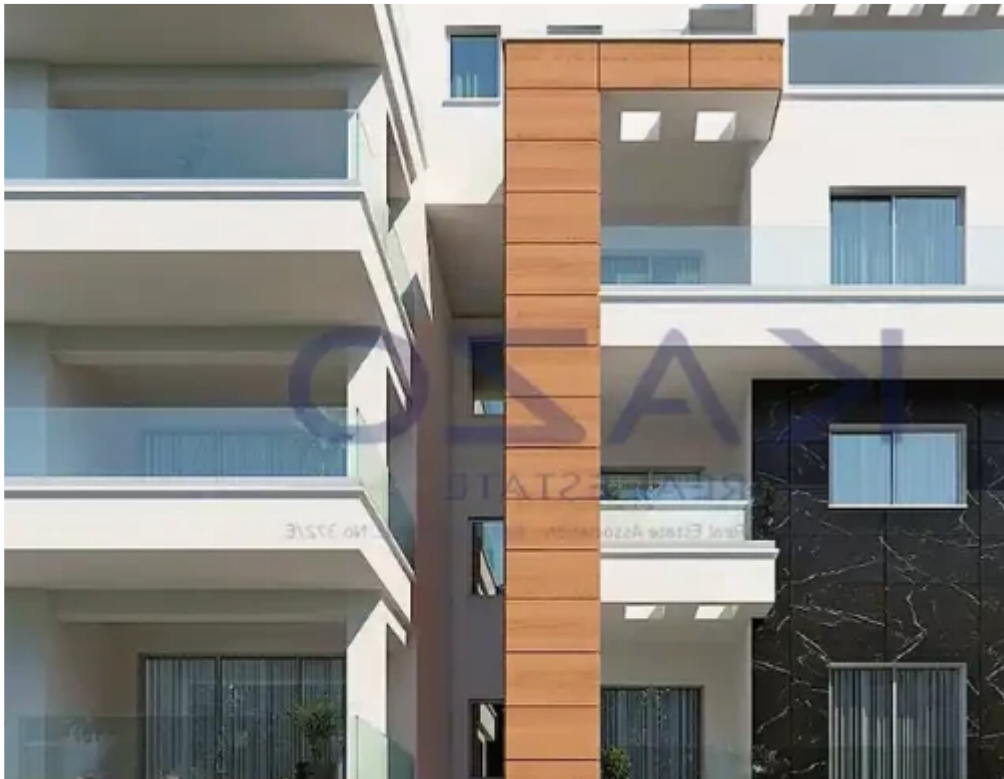

2-bedroom apartment f?r s?le

Limassol, Berengaria-Ville-Panagia-Evaggelistria-Kato-Polemidia-4158 , Cyprus

This ad is presented by listings admin, under supervision from ,
Licensed Real Estate Agent Reg no: 1234, Lic no: 603/E

Offered at: € 295,000

Estate ID: 70466

Ref: ba5441299

NET internal area: **87**

Bathrooms: **1**

Bedrooms: **2**

Parking spaces: **Covered cars**

Available from: **2024-10-25**

Offered at: **295,000**

Type: **Apartment**

""""This two-bedroom apartment is located in the Kato Polemidia area, north of the Limassol Motorway. It has an internal area of 87 square meters, a 28 square meters covered balcony, and 15 square meters of uncovered balcony. It is offered with a private covered parking space and a storage unit. """" ...