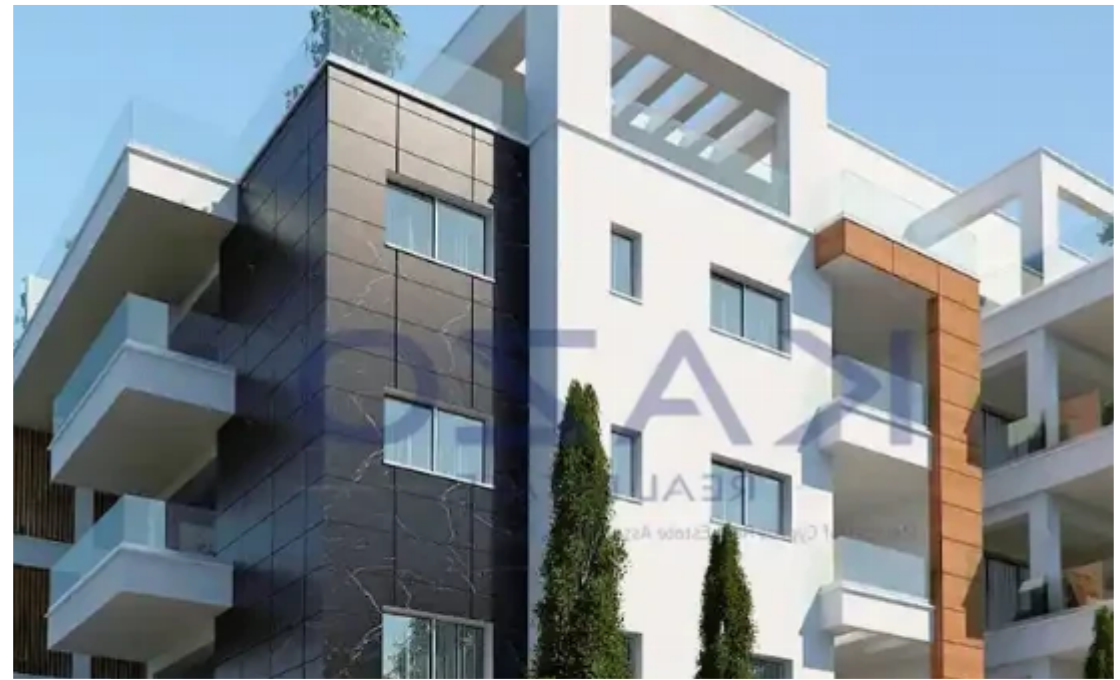

2-bedroom apartment f?r s?le

Limassol, Berengaria-Ville-Panagia-Evaggelistria-Kato-Polemidia-4158 , Cyprus

This ad is presented by listings admin, under supervision from ,
Licensed Real Estate Agent Reg no: 1234, Lic no: 603/E

Offered at: € 295,000

Estate ID: 70466

Ref: ba5441299

NET internal area: **87**

Bathrooms: **1**

Bedrooms: **2**

Parking spaces: **Covered cars**

Available from: **2024-10-25**

Offered at: **295,000**

Type: **Apartment**

""""This two-bedroom apartment is located in the Kato Polemidia area, north of the Limassol Motorway. It has an internal area of 87 square meters, a 28 square meters covered balcony, and 15 square meters of uncovered balcony. It is offered with a private covered parking space and a storage unit. """" ...