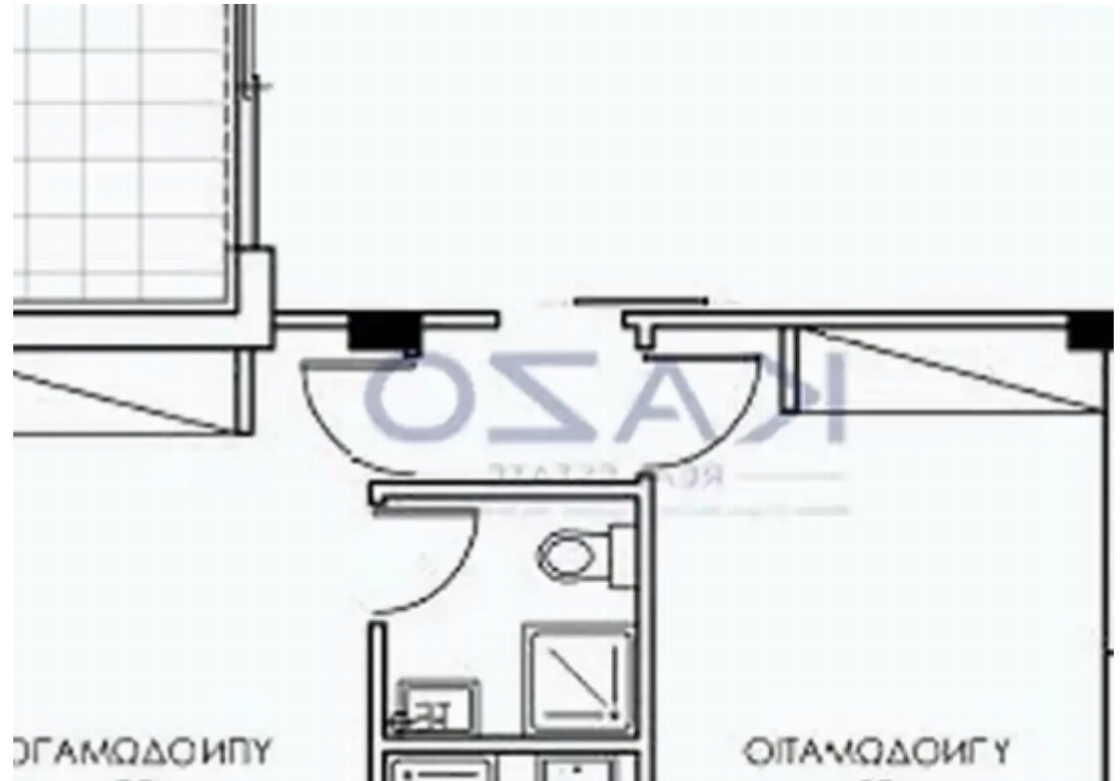

2-bedroom apartment f?r s?le

Limassol, Berengaria-Ville-Panagia-Evaggelistria-Kato-Polemidia-4158 , Cyprus

This ad is presented by listings admin, under supervision from ,
Licensed Real Estate Agent Reg no: 1234, Lic no: 603/E

Offered at: € 330,000

Estate ID: 70468

Ref: ba5441574

NET internal area: **91**

Bathrooms: **1**

Bedrooms: **2**

Parking spaces: **Covered cars**

Available from: **2024-10-25**

Offered at: **330,000**

Type: **Apartment**

""""This two-bedroom apartment is located in the Kato Polemidia area, north of the Limassol Motorway. It has an internal area of 91 square meters, a 23 square meters covered balcony, and 4 square meters of uncovered balcony. It is offered with a private covered parking space and a storage unit. """" ...