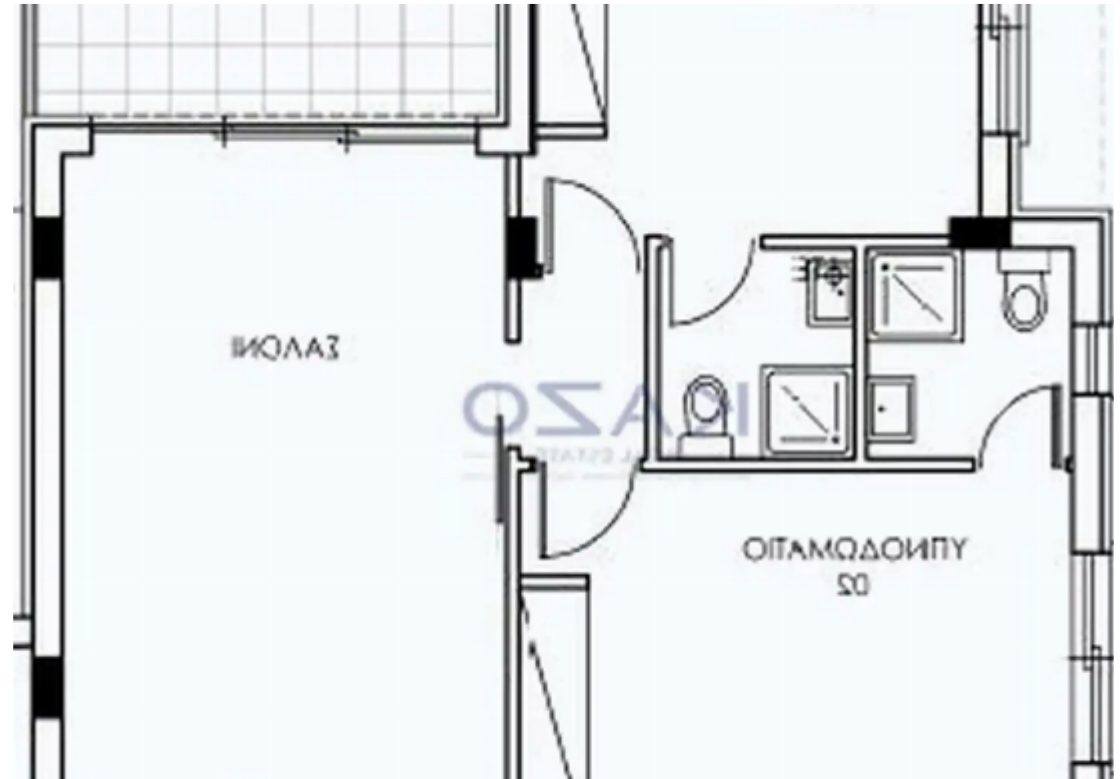

2-bedroom apartment for sale

Limassol, Berengaria-Ville-Panagia-Evaggelistria-Kato-Polemidia-4158 , Cyprus

This ad is presented by listings admin, under supervision from ,
Licensed Real Estate Agent Reg no: 1234, Lic no: 603/E

Offered at: € 323,000

Estate ID: 70475

Ref: ba5441575

NET internal area: **88**

Bathrooms: **1**

Bedrooms: **2**

Parking spaces: **Covered cars**

Available from: **2024-10-25**

Offered at: **323,000**

Type: **Apartment**

""""This two-bedroom apartment is located in the Kato Polemidia area, north of the Limassol Motorway. It has an internal area of 88 square meters, a 23 square meters covered balcony, and 3 square meters of uncovered balcony. It is offered with a private covered parking space and a storage unit. """" ...