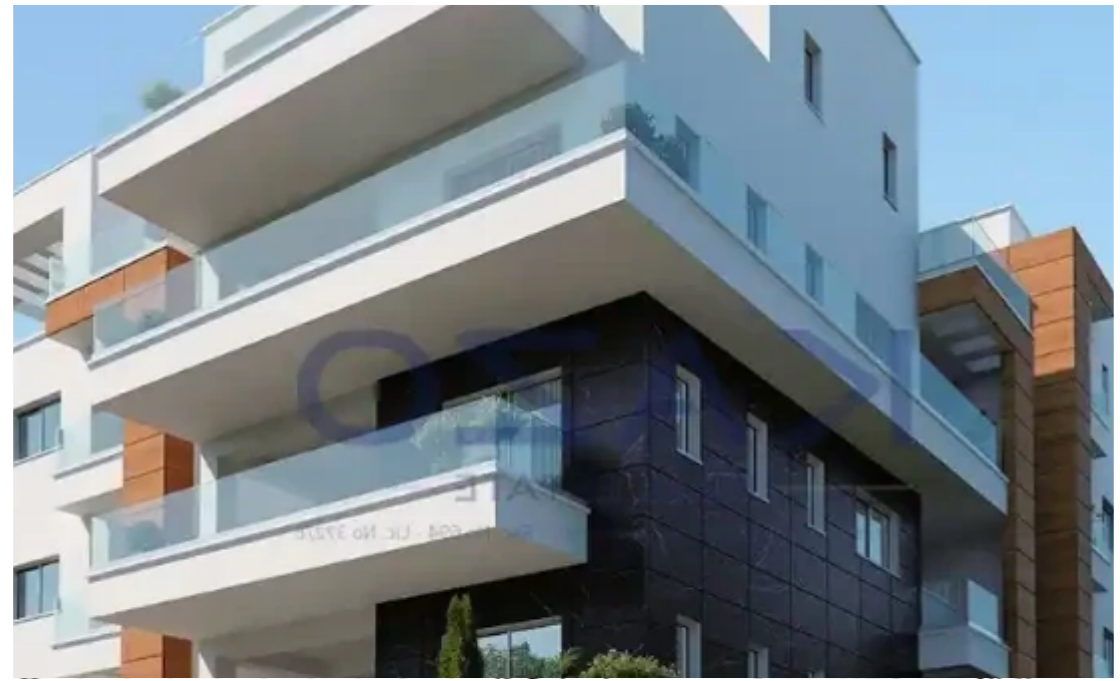

2-bedroom apartment for sale

Limassol, Berengaria-Ville-Panagia-Evaggelistria-Kato-Polemidia-4158 , Cyprus

This ad is presented by listings admin, under supervision from ,
Licensed Real Estate Agent Reg no: 1234, Lic no: 603/E

Offered at: € 323,000

Estate ID: 70475

Ref: ba5441575

NET internal area: **88**

Bathrooms: **1**

Bedrooms: **2**

Parking spaces: **Covered cars**

Available from: **2024-10-25**

Offered at: **323,000**

Type: **Apartment**

""""This two-bedroom apartment is located in the Kato Polemidia area, north of the Limassol Motorway. It has an internal area of 88 square meters, a 23 square meters covered balcony, and 3 square meters of uncovered balcony. It is offered with a private covered parking space and a storage unit. """" ...