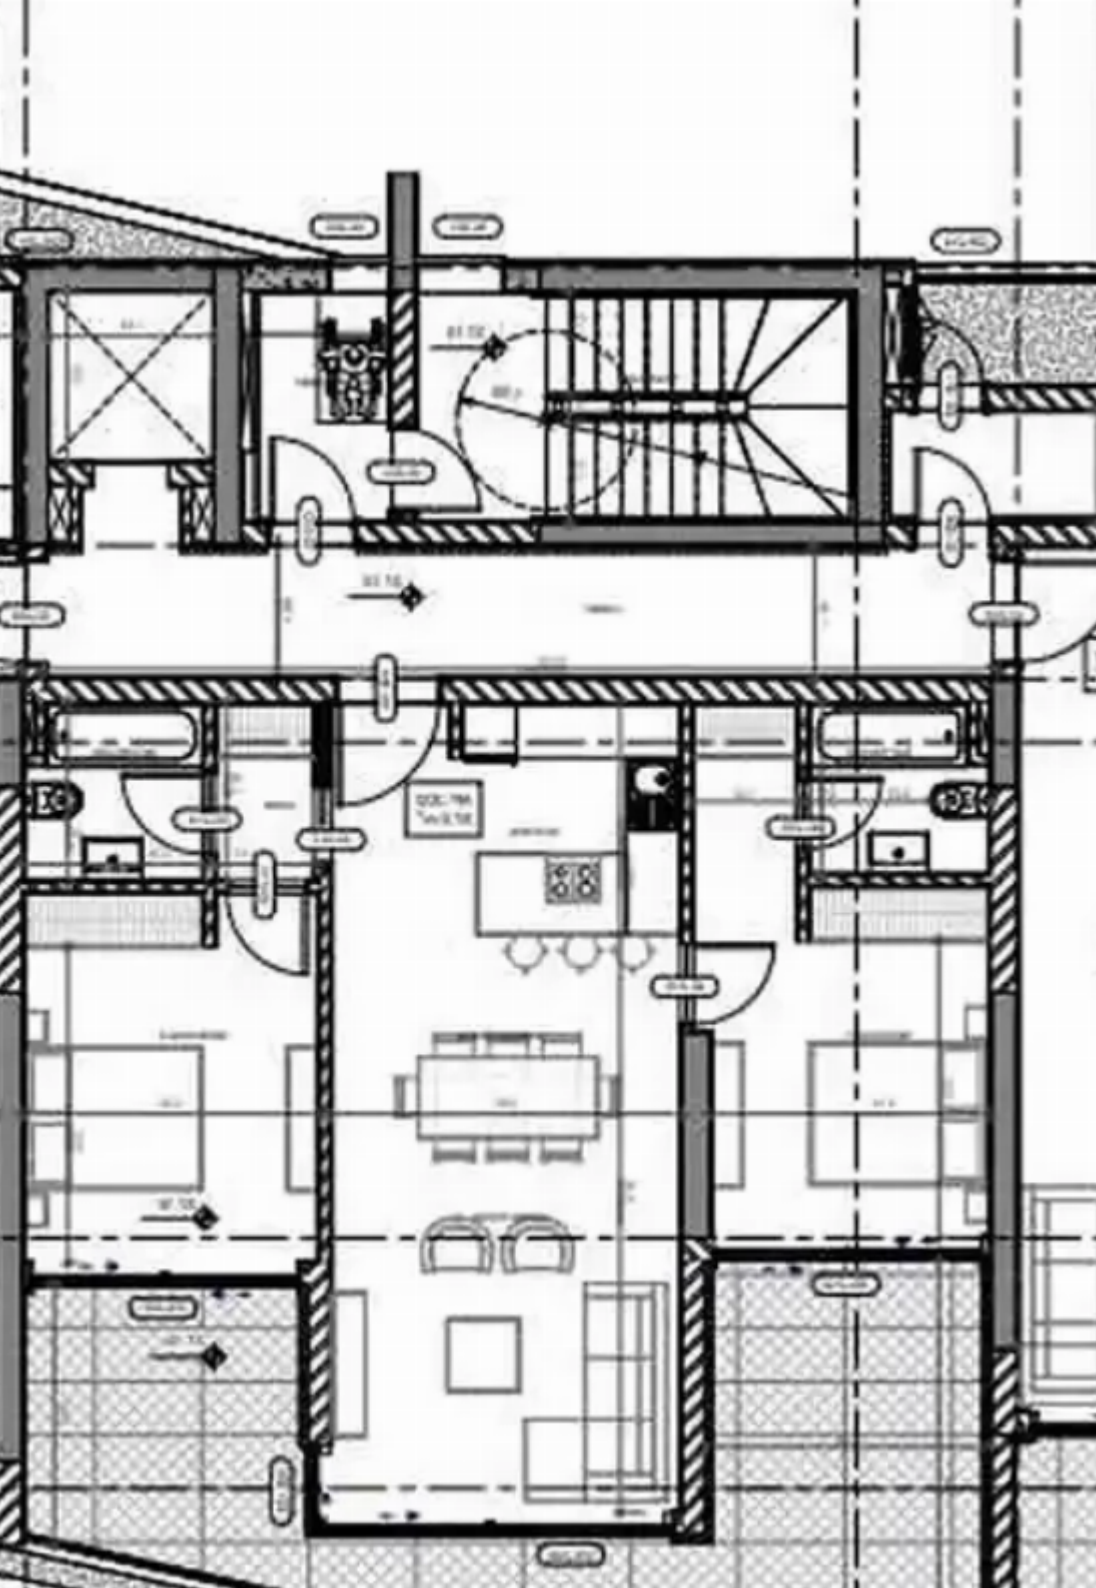

Website: realty.com.cy/p/2-bedroom-apartment-f?r-s?le-ba5190478

Email: info@rimatech.com.cy

Phone: [+35795958898](tel:+35795958898) // [+35725714014](tel:+35725714014)

This ad is presented by listings admin, under supervision from ,
Licensed Real Estate Agent Reg no: 1234, Lic no: 603/E