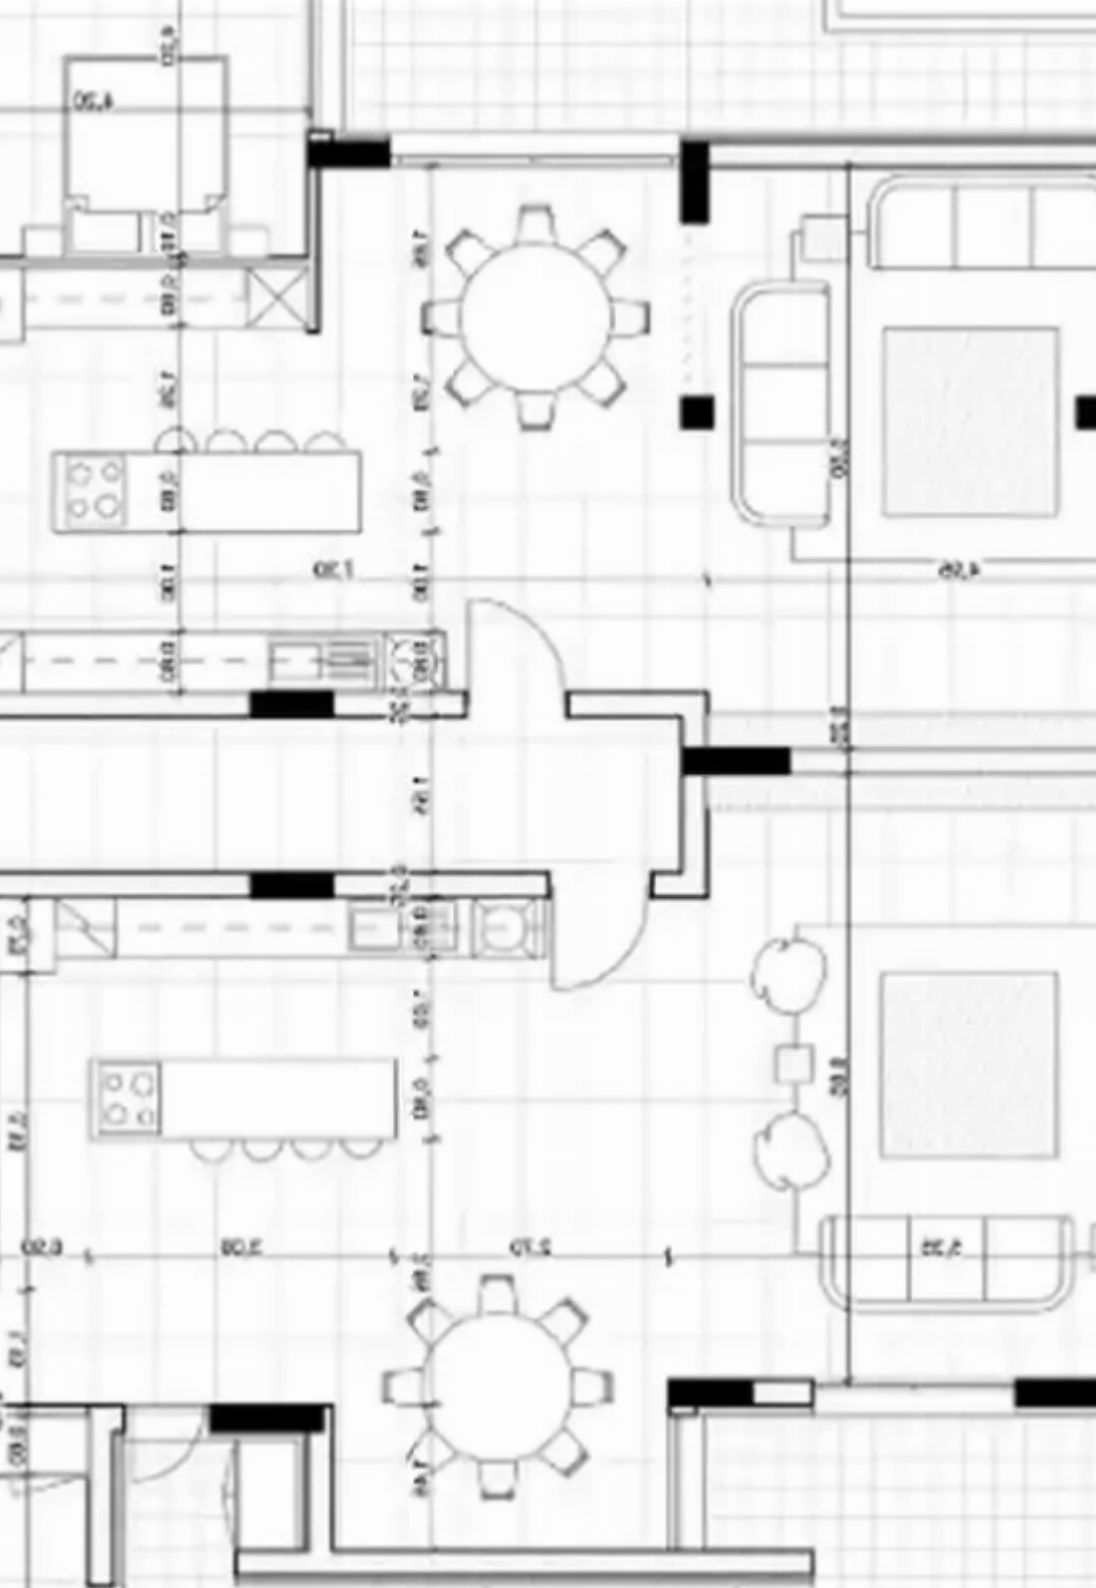

Website: realty.com.cy/p/3-bedroom-apartment-f?r-s?le-ba5349730

Email: info@rimatech.com.cy

Phone: [+35795958898](tel:+35795958898) // [+35725714014](tel:+35725714014)

This ad is presented by listings admin, under supervision from ,
Licensed Real Estate Agent Reg no: 1234, Lic no: 603/E