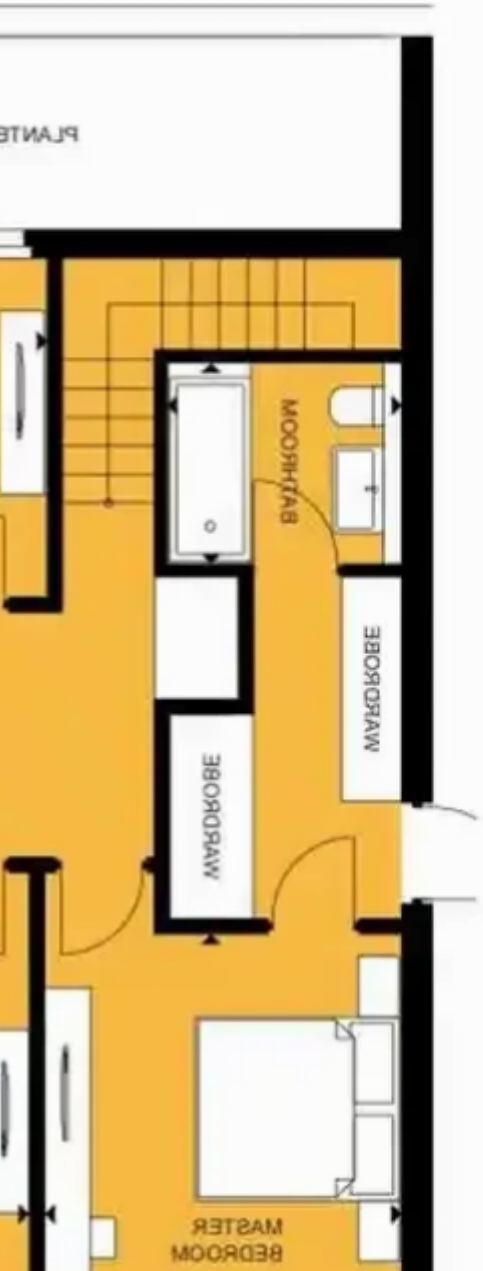

Website: realty.com.cy/p/3-bedroom-apartment-f?r-s?le-ba5441542

Email: info@rimatech.com.cy

Phone: [+35795958898](tel:+35795958898) // [+35725714014](tel:+35725714014)

This ad is presented by listings admin, under supervision from ,
Licensed Real Estate Agent Reg no: 1234, Lic no: 603/E