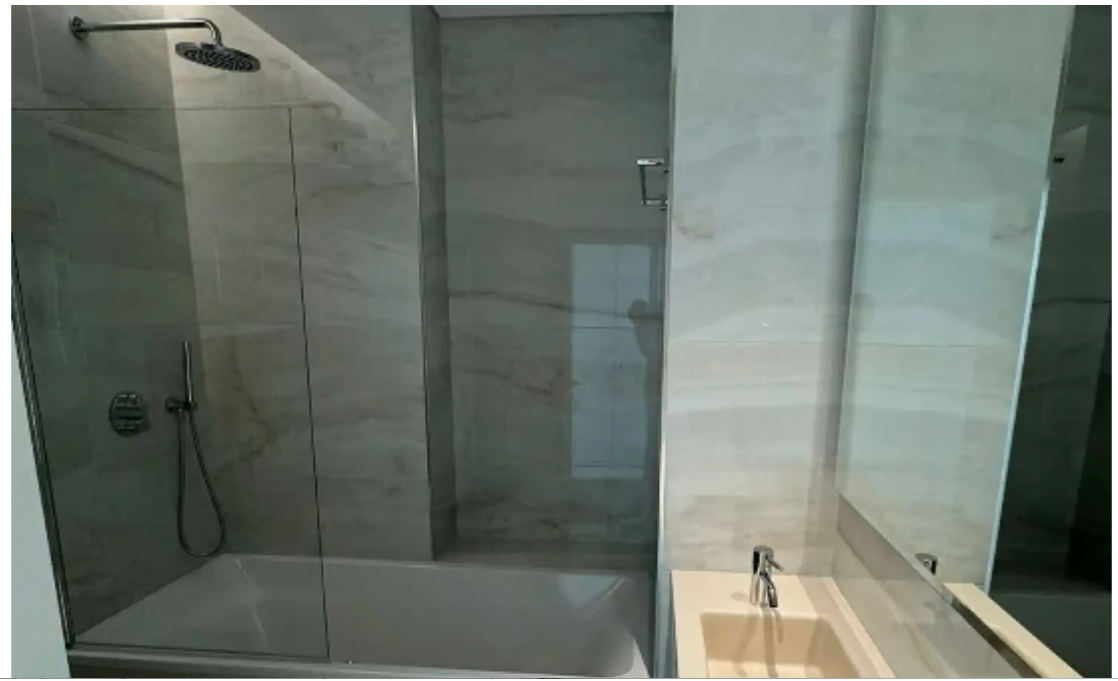

2-bedroom apartment f?r s?le

Limassol, Olympic-Residence-World-Trade-Center-Era-Neapoli-3107
, Cyprus

This ad is presented by listings admin, under supervision from ,
Licensed Real Estate Agent Reg no: 1234, Lic no: 603/E

Offered at: € 1,100,000

Estate ID: 70769

Ref: ba5453801

NET internal area: **126**

Bathrooms: **2**

Bedrooms: **2**

Parking spaces: **Covered cars**

Available from: **2024-10-25**

Offered at: **1,100,000**

Type: **Apartment**

*****FOR SALE East tower 91sqm covered internal 35sqm covered terraces 40 common area Total 166sqm Plus VAT Do not miss the opportunity to experience unbelievable sea view living in this incredible 2 bedroom apartment!*****...