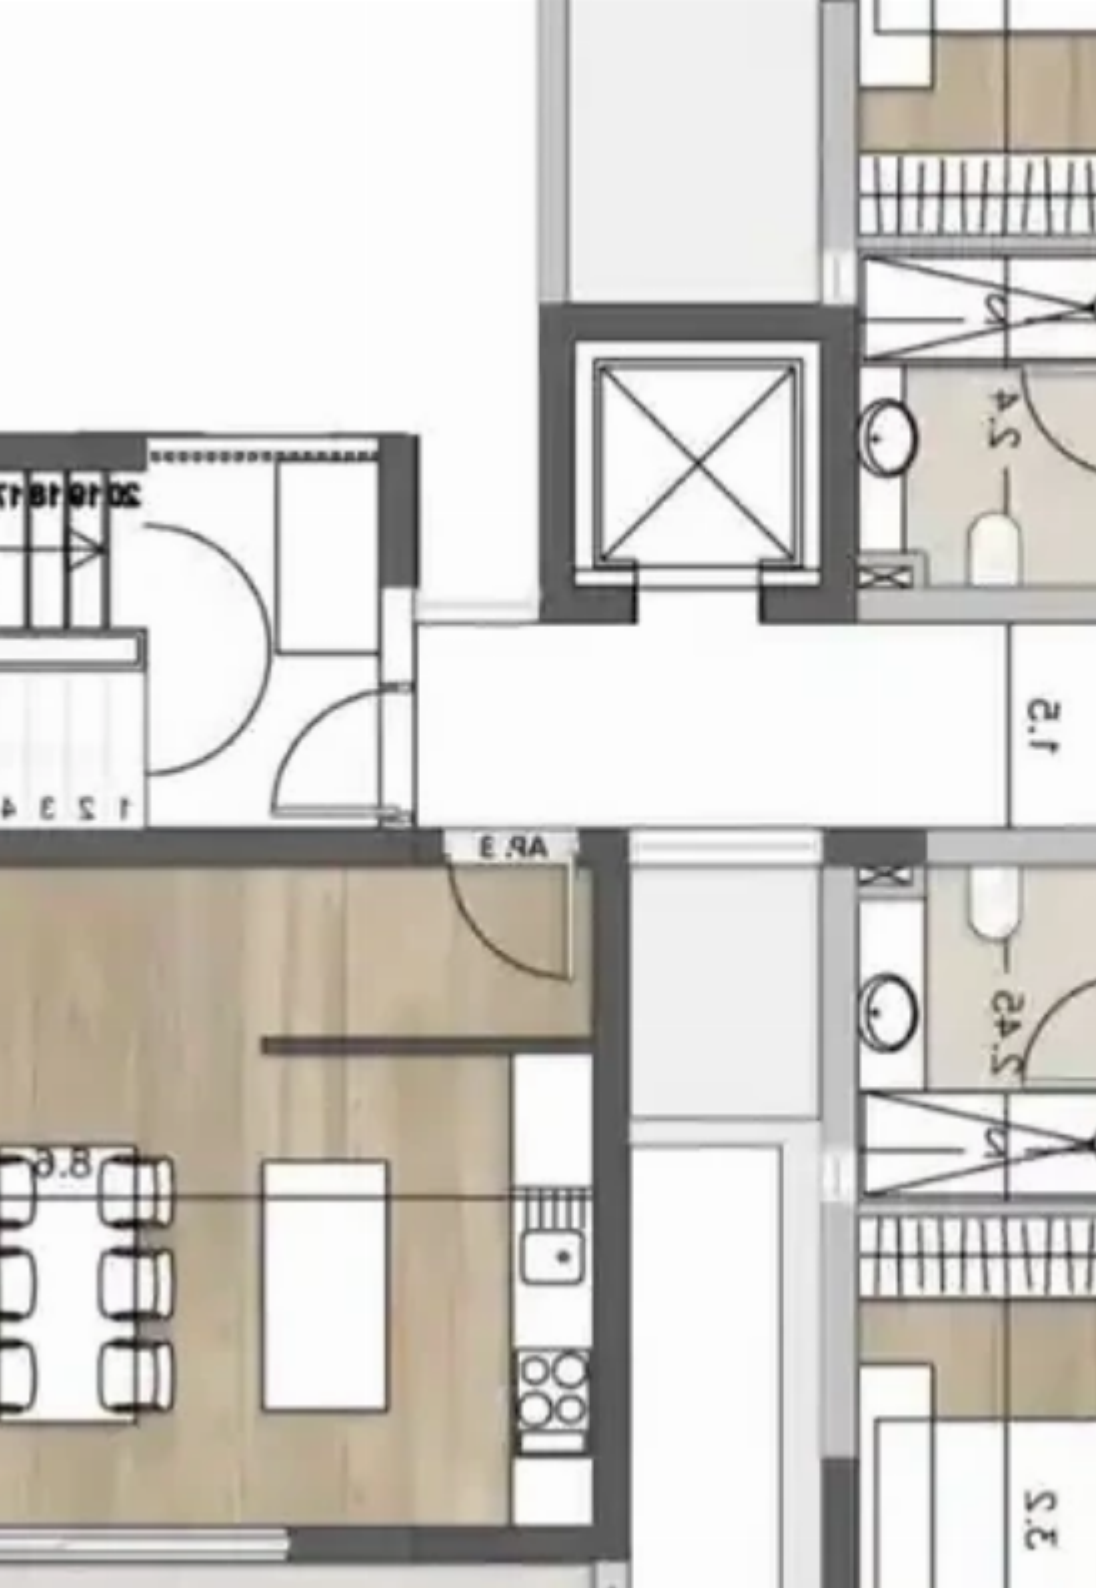

Website: realtor.com/p/2-bedroom-apartment-f?r-s?le-ba5303424

Email: info@rimatech.com.cy

Phone: [+35795958898](tel:+35795958898) // [+35725714014](tel:+35725714014)

This ad is presented by listings admin, under supervision from ,
Licensed Real Estate Agent Reg no: 1234, Lic no: 603/E