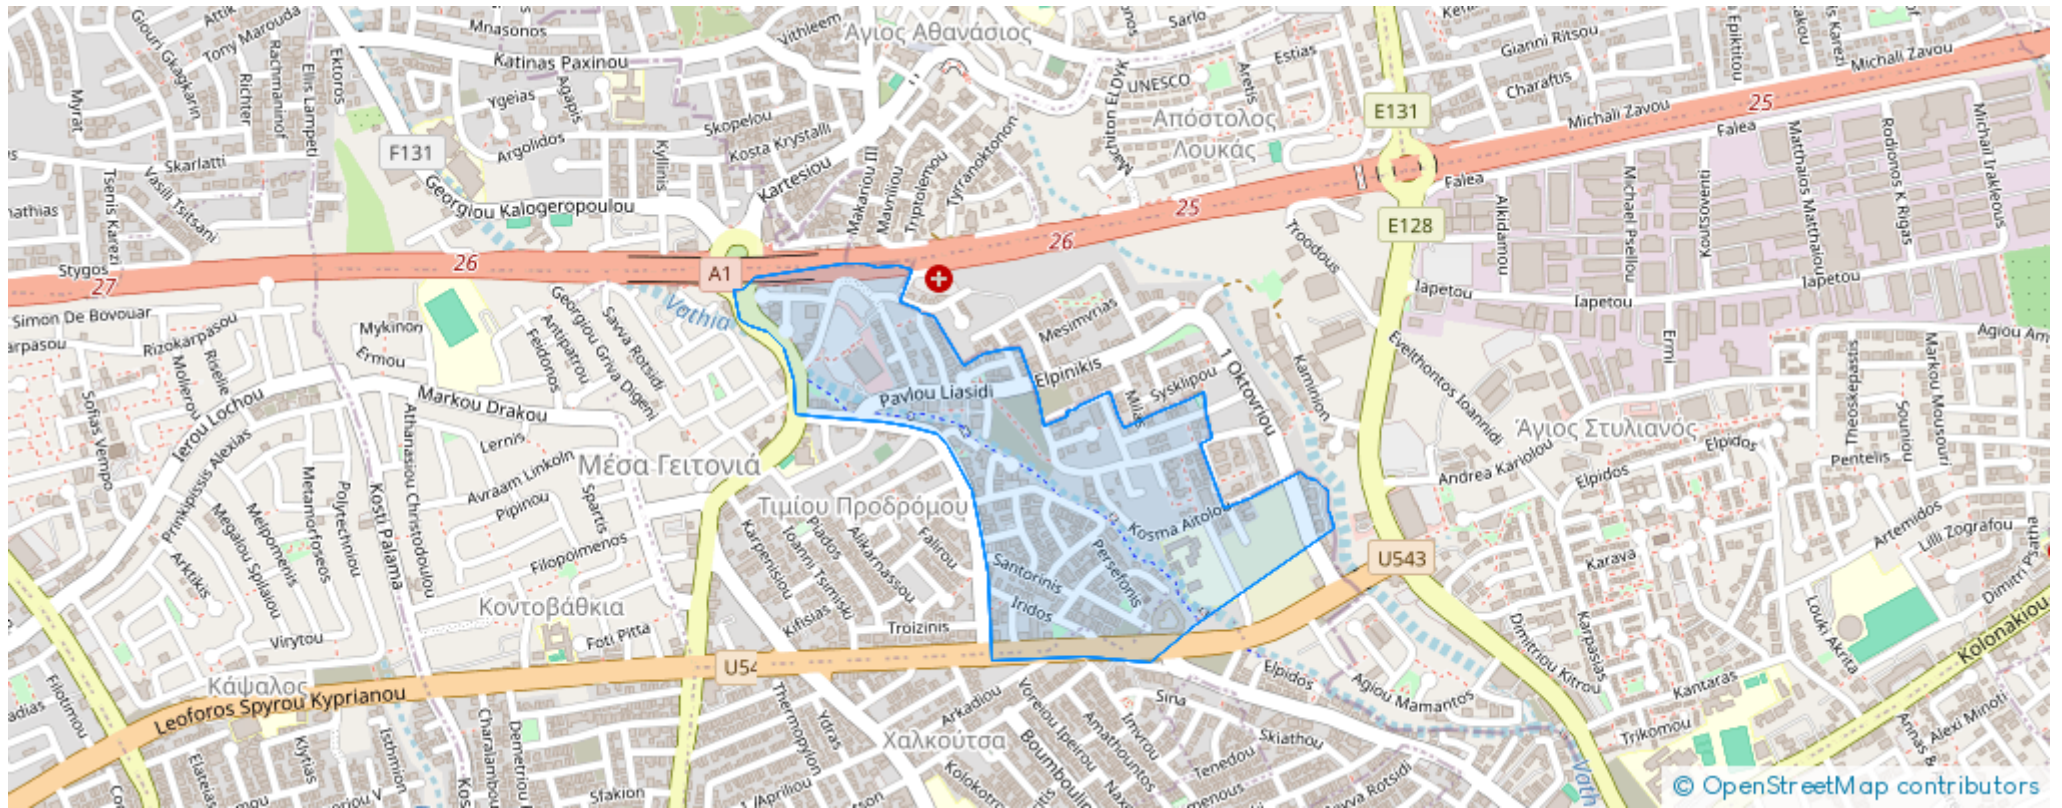

Estate on map: