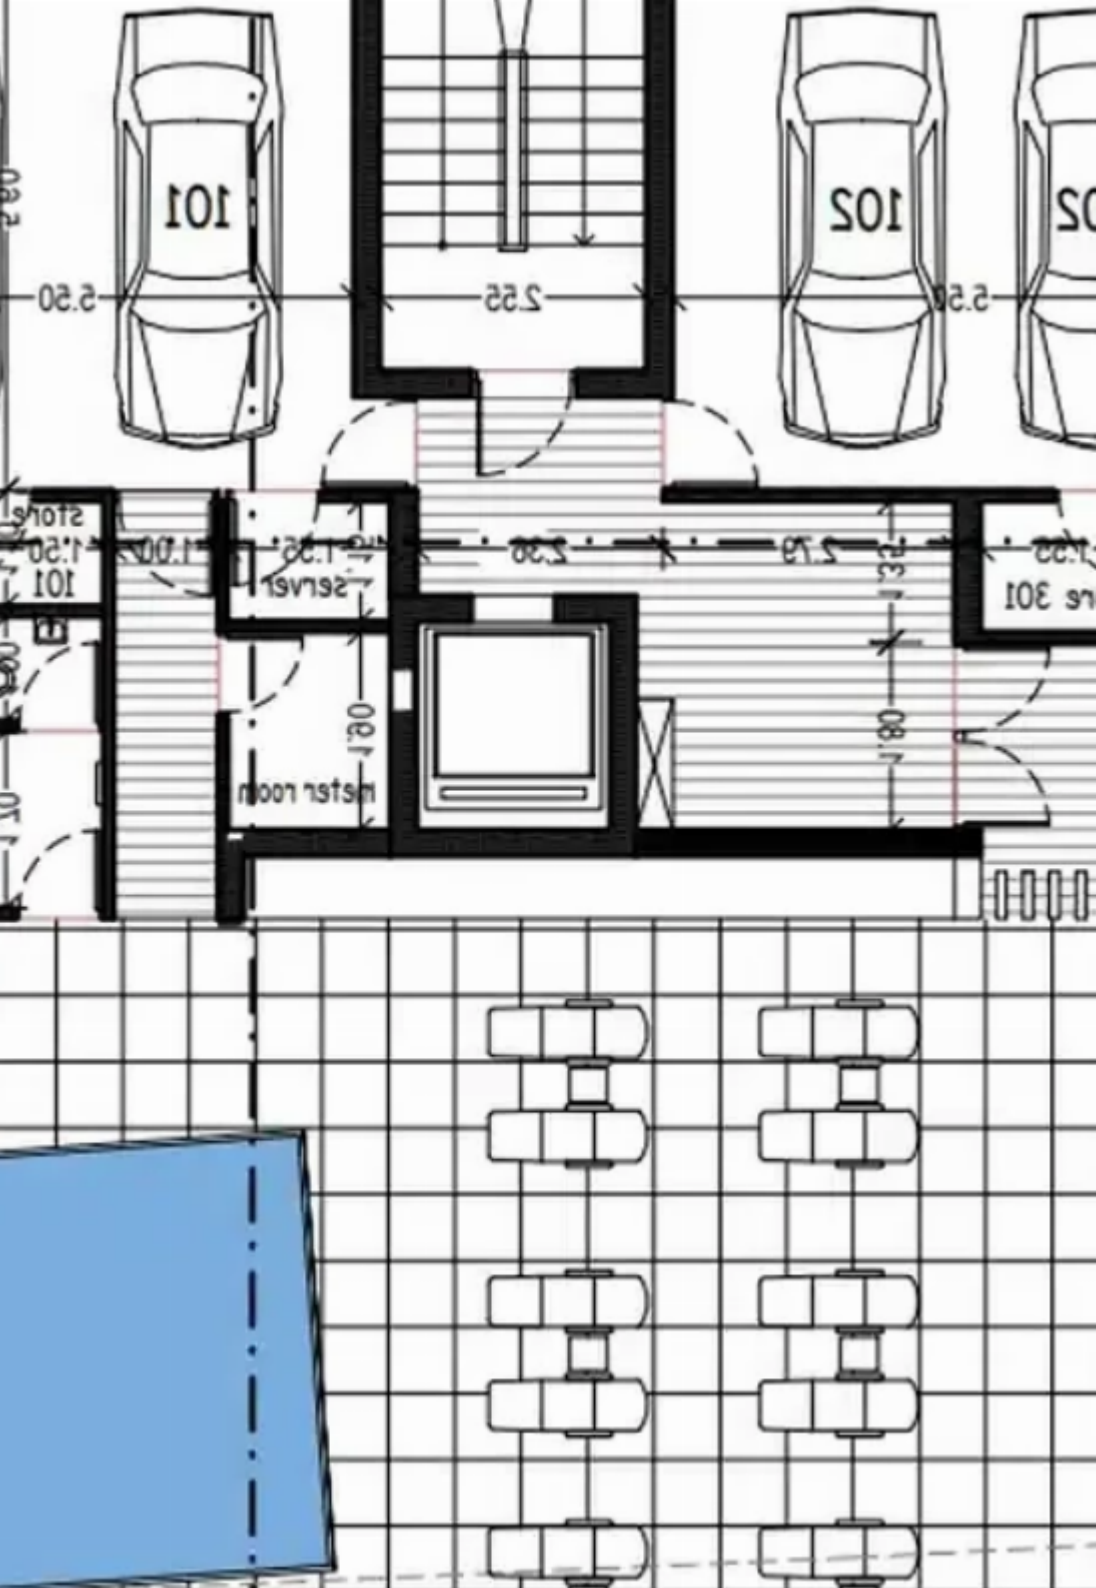

Website: realty.com.cy/p/2-bedroom-apartment-f?r-s?le-ba5347216

Email: info@rimatech.com.cy

Phone: [+35795958898](tel:+35795958898) // [+35725714014](tel:+35725714014)

This ad is presented by listings admin, under supervision from ,
Licensed Real Estate Agent Reg no: 1234, Lic no: 603/E