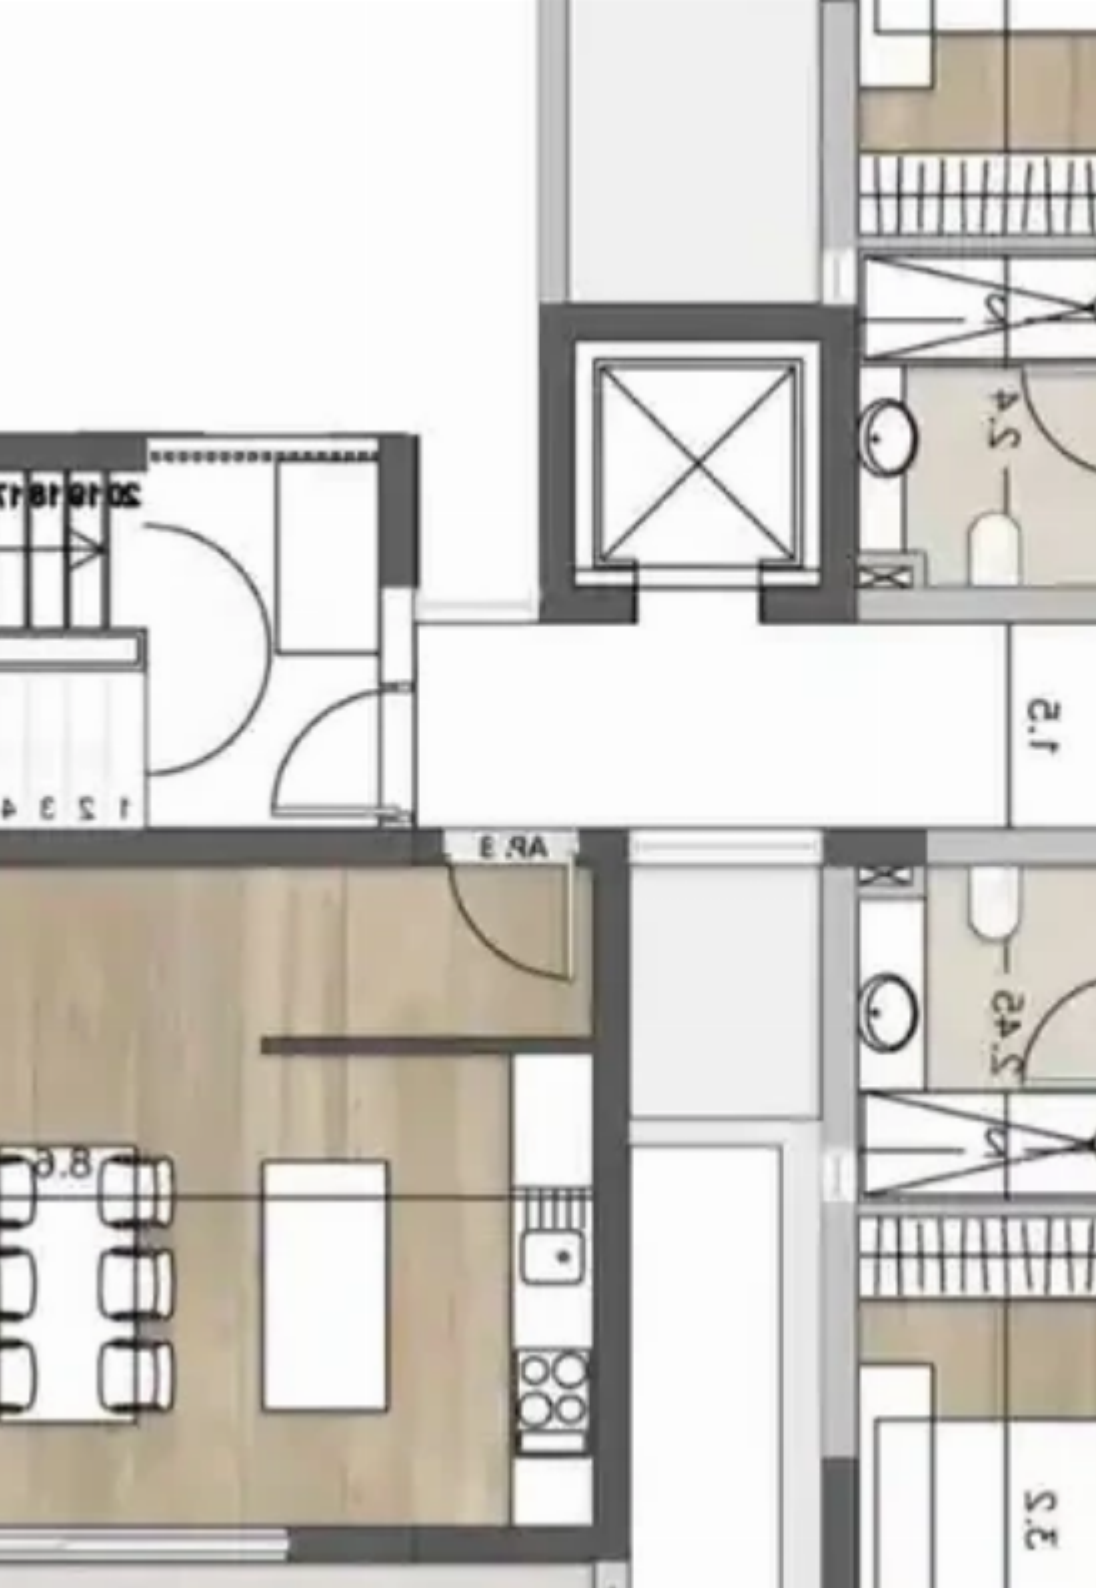

Website: reality.com.cy/p/2-bedroom-apartment-f?r-s?le-ba5345170

Email: info@rimatech.com.cy

Phone: [+35795958898](tel:+35795958898) // [+35725714014](tel:+35725714014)

This ad is presented by listings admin, under supervision from ,
Licensed Real Estate Agent Reg no: 1234, Lic no: 603/E