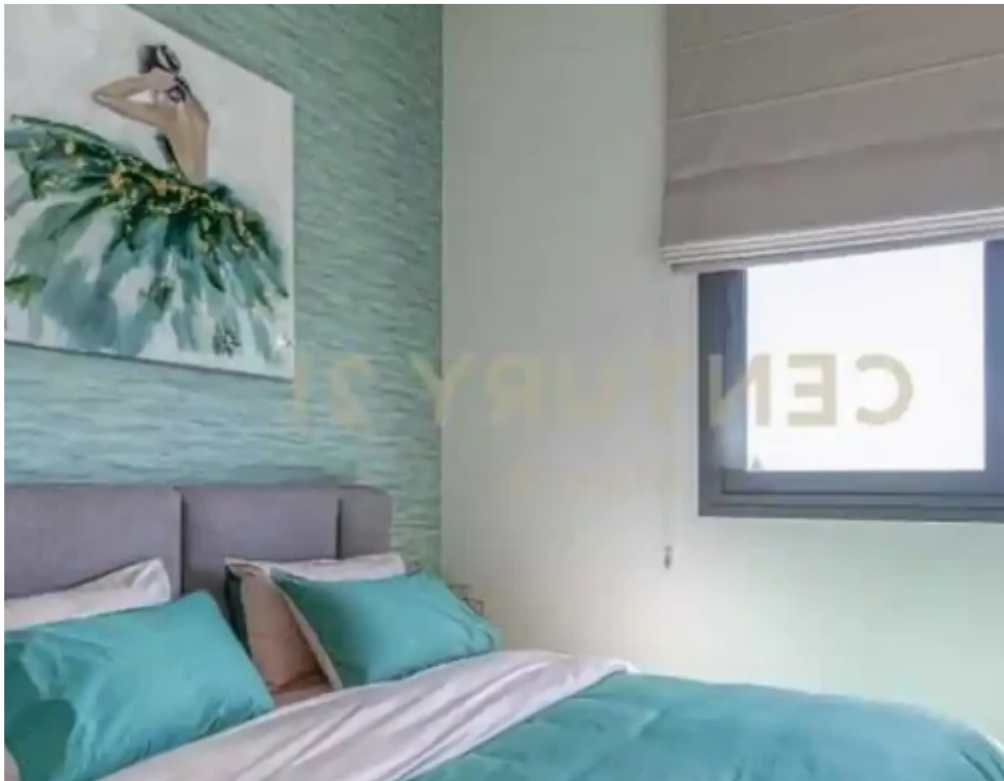

2-bedroom apartment f?r s?le

Limassol, Ajax-Hotel-Chalkoutsa-Mesa-Geitonia-4006 , Cyprus

This ad is presented by listings admin, under supervision from ,

Licensed Real Estate Agent Reg no: 1234, Lic no: 603/E

Offered at: €630,000

Estate ID: 71012

Ref: ba4835478

Bathrooms: **2**

Bedrooms: **2**

Parking spaces: **Covered cars**

Available from: **2024-10-25**

Offered at: **630,000**

Type: **Apartment**

""""""""""Located in Mesa Geitonia, one of Limassol's most sought-a?er neighborhoods, just 800m from Columbia Beach and nearby a wide range of amenities. Modern design, combining quality, convenience, and assured investment potential. Great attention to detail, quality materials reflecting its upper-class residential status. Featuring large balconies and extensive full-height glazing, each apartment is light and airy."""""""""" ...