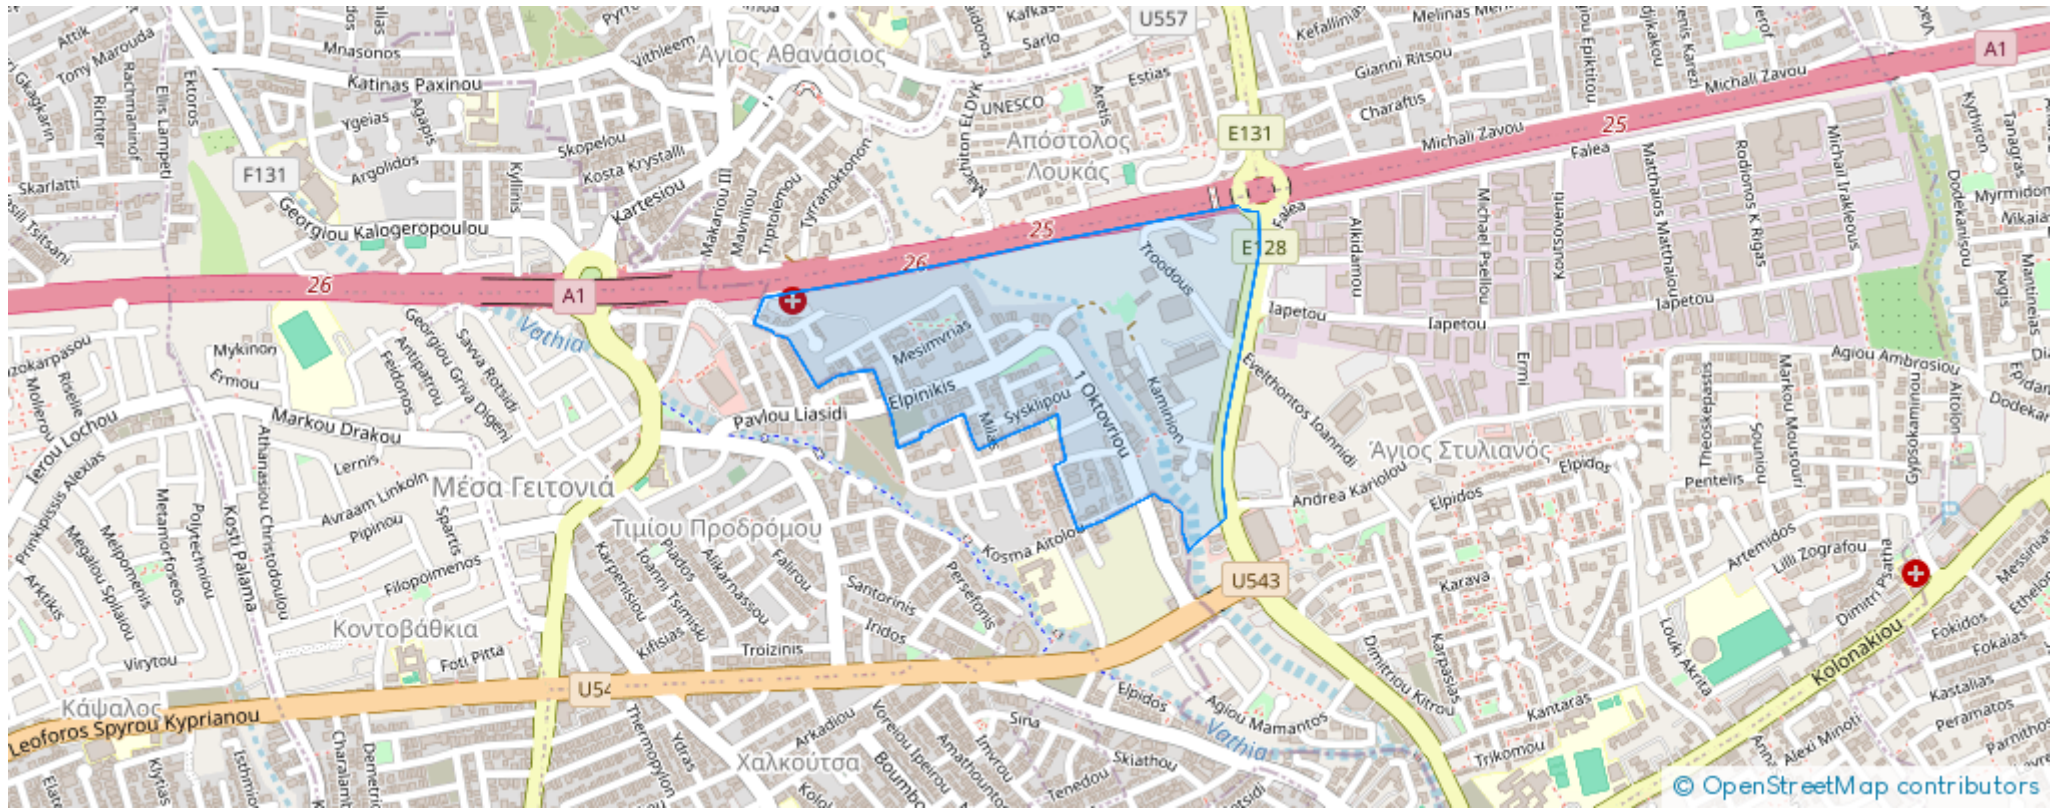

# Estate on map:

**Website:** [realty.com.cy/p/2-bedroom-apartment-f?r-s?le-ba4733542](https://realty.com.cy/p/2-bedroom-apartment-f?r-s?le-ba4733542)

**Email:** [info@rimatech.com.cy](mailto:info@rimatech.com.cy)