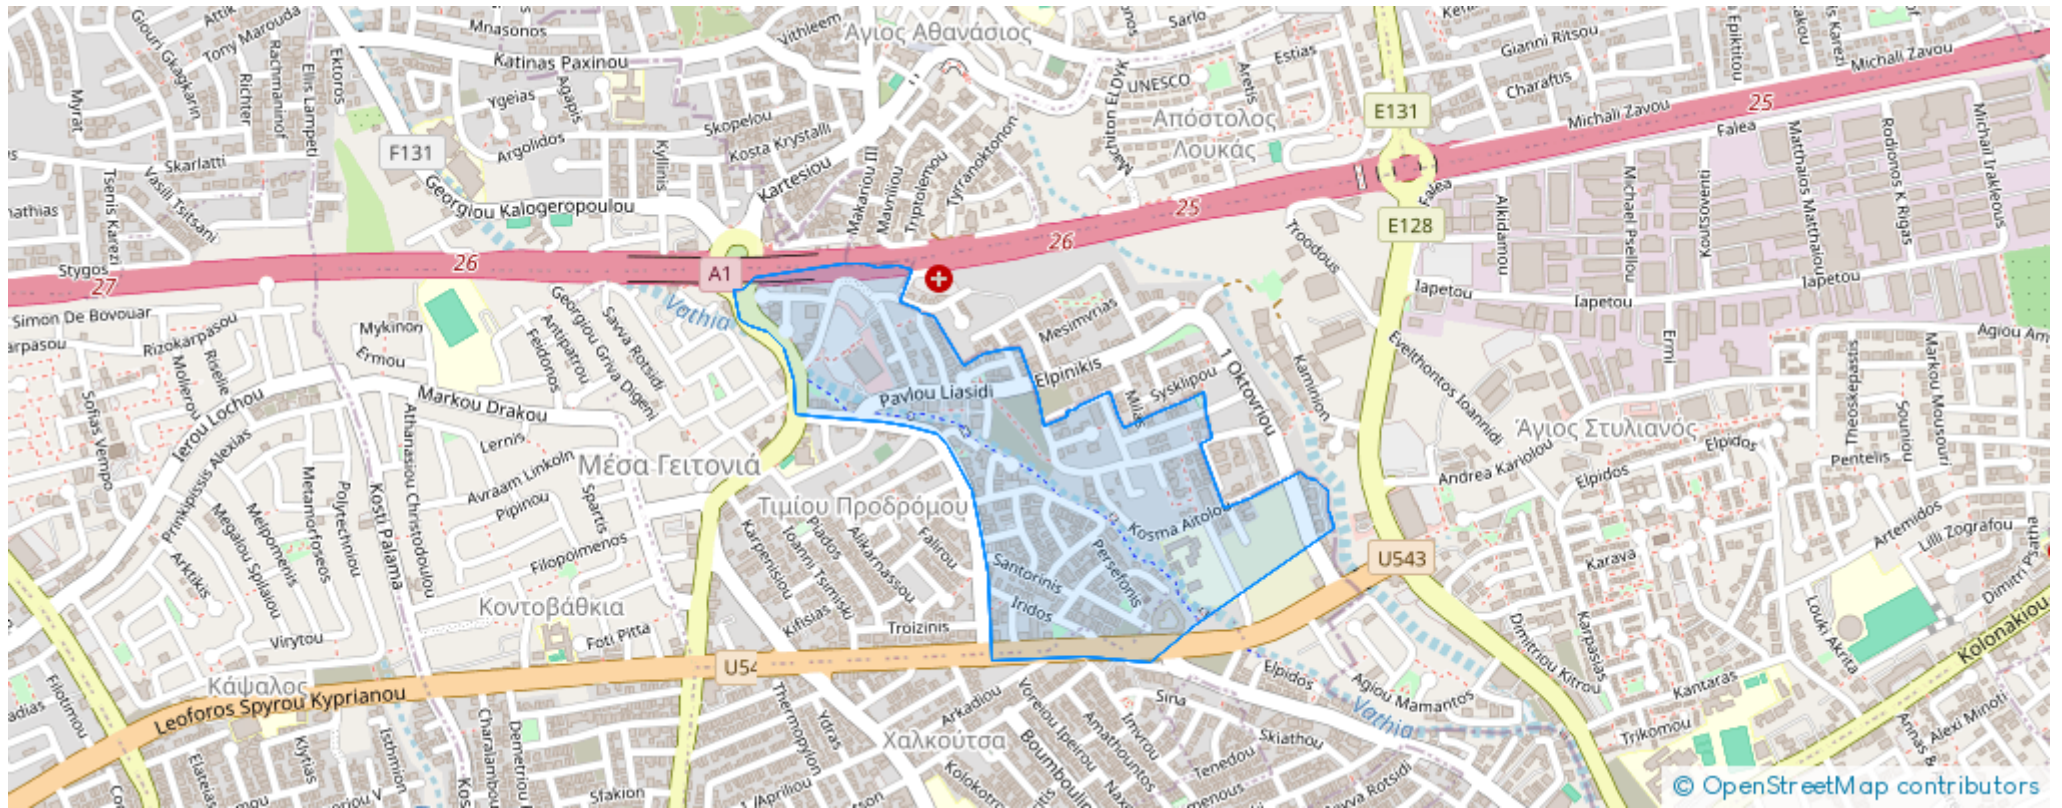

Estate on map: