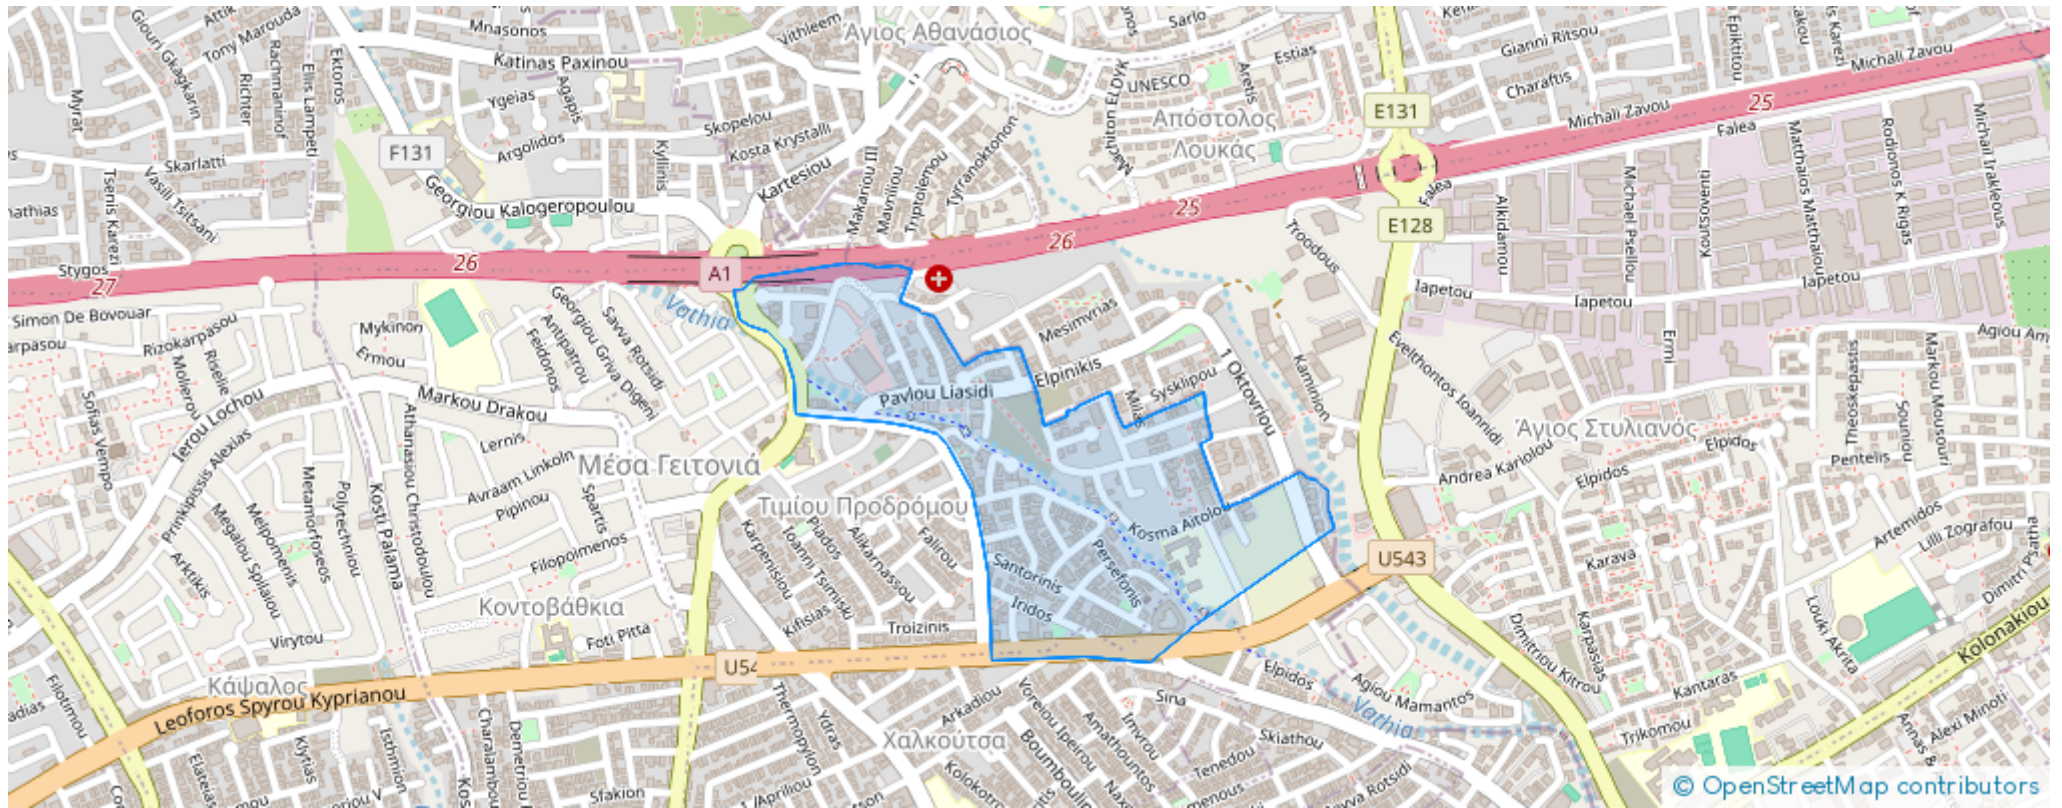

Estate on map: