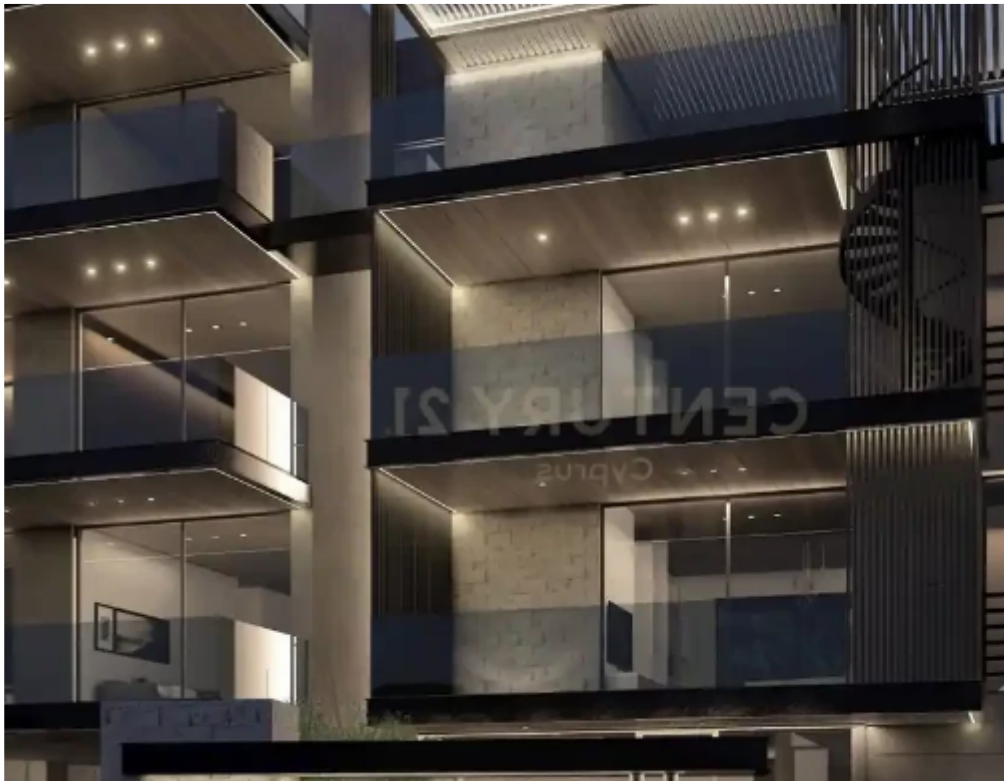

2-bedroom apartment f?r s?le

Limassol, Lyceum-Agia-Phyla-Agia-Fylaxis-3118 , Cyprus

This ad is presented by listings admin, under supervision from ,
Licensed Real Estate Agent Reg no: 1234, Lic no: 603/E

Offered at: €580,000

Estate ID: 71241

Ref: ba5380947

Bathrooms: **2**

Bedrooms: **2**

Parking spaces: **Uncovered cars**

Available from: **2024-10-25**

Offered at: **580,000**

Type: **Apartment**

""""This luxury development is designed to maximize the breathtaking views of Limassol and the Mediterranean Sea from the comfort of your living space, and veranda. Spacious and bright living areas adjoining two master bedrooms one with en-suite and a family bathroom, are complimented by extensive outdoor spaces with covered and uncovered verandas parking, spots with storage rooms for each unit. It is a property crafted to perfection, featuring optimized living spaces finished in carefully sourced high-end materials.""""...