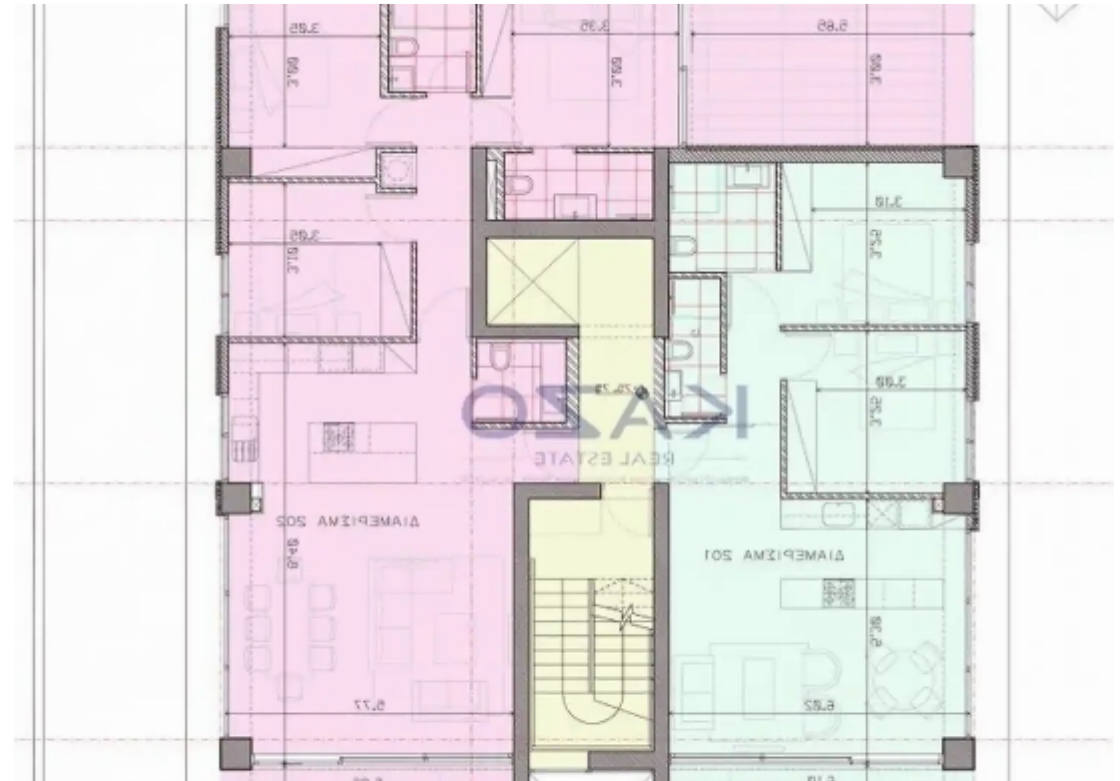

2-bedroom apartment f?r s?le

Limassol, Super-Home-Center-Timou-Prodromou-Mesa-Geitonia-4004 , Cyprus

This ad is presented by listings admin, under supervision from ,
Licensed Real Estate Agent Reg no: 1234, Lic no: 603/E

Offered at: € 325,000

Estate ID: 71356

Ref: ba5422777

NET internal area: **81**

Bathrooms: **1**

Bedrooms: **2**

Parking spaces: **Covered cars**

Available from: **2024-10-25**

Offered at: **325,000**

Type: **Apartment**

*****Elegant design of exceptional and spacious two-bedroom apartments now available for sale in the heart of Mesa Geitonia. The two-bedroom flat covers an enclosed area of 81 square meters and a covered balcony area of 16 square meters, situated on the first floor of a three-floor residential building. The apartment offers a guest toilet unit and an ensuite master shower in the master bedroom. The kitchen and living area are joined with an open-plan design that leads to the property's main balcony area. To view this amazing sales offer, contact our Sales Department or Book a viewing form.*****...