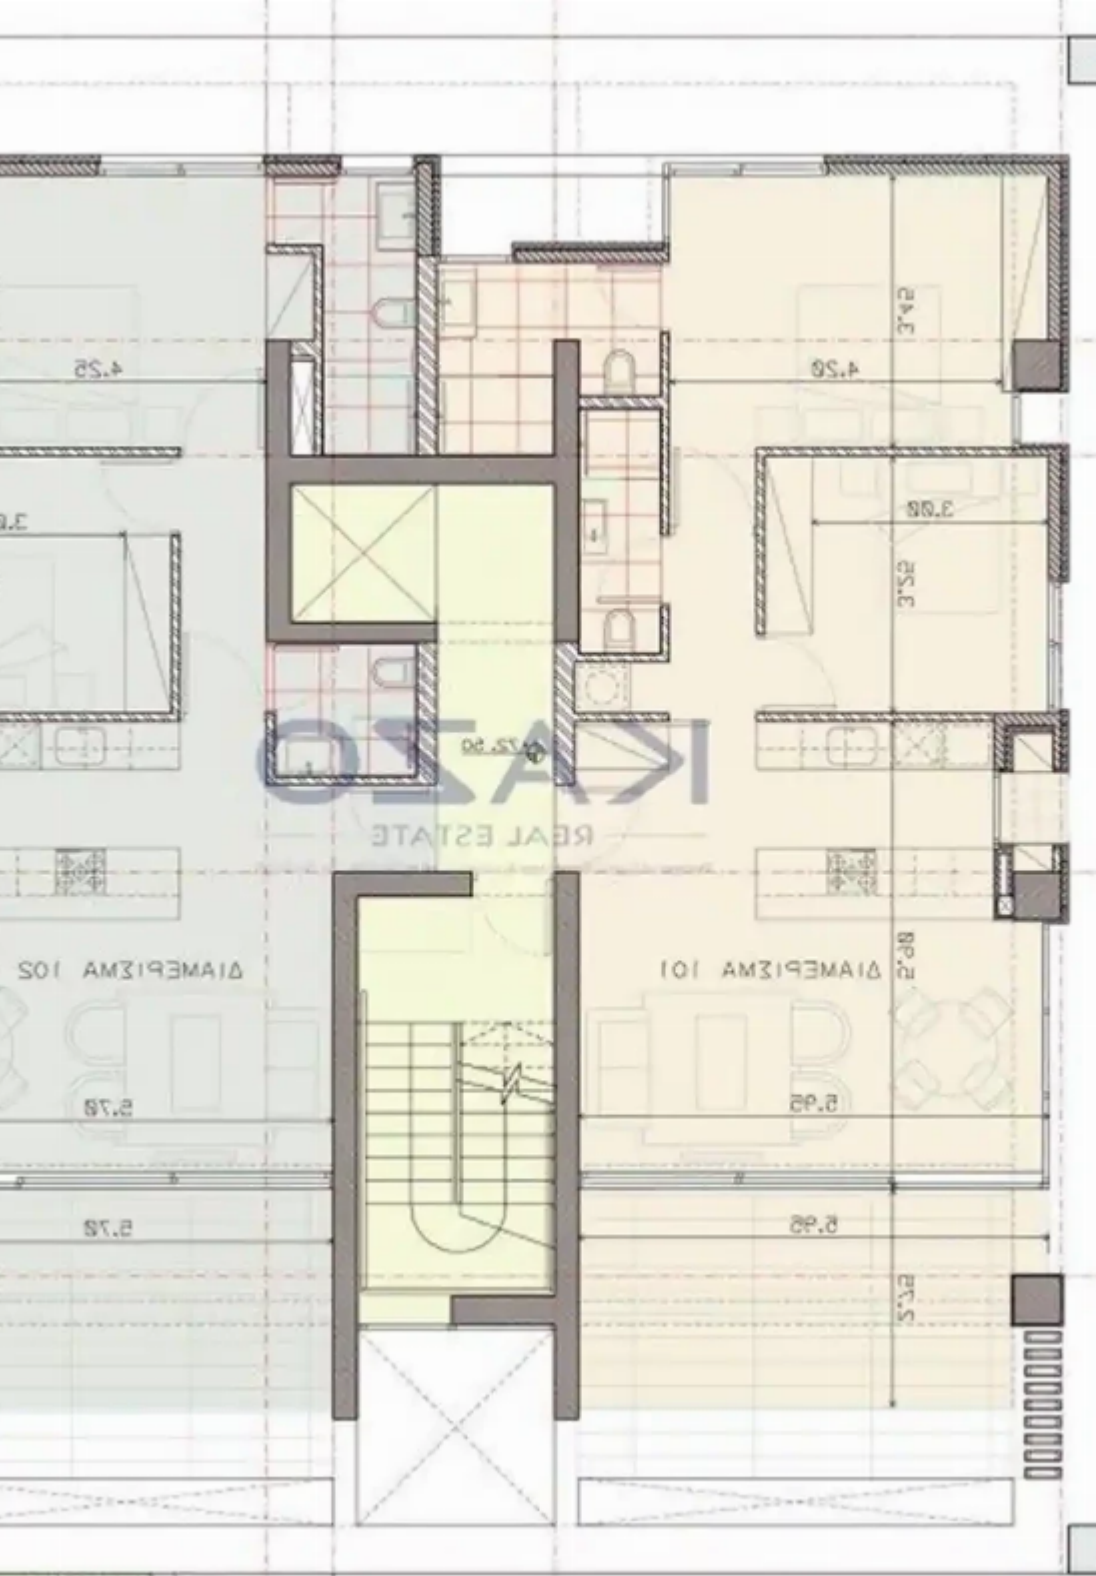

Website: reality.com.cy/p/2-bedroom-apartment-f?r-s?le-ba5422777

Email: info@rimatech.com.cy

Phone: [+35795958898](tel:+35795958898) // [+35725714014](tel:+35725714014)

This ad is presented by listings admin, under supervision from ,
Licensed Real Estate Agent Reg no: 1234, Lic no: 603/E