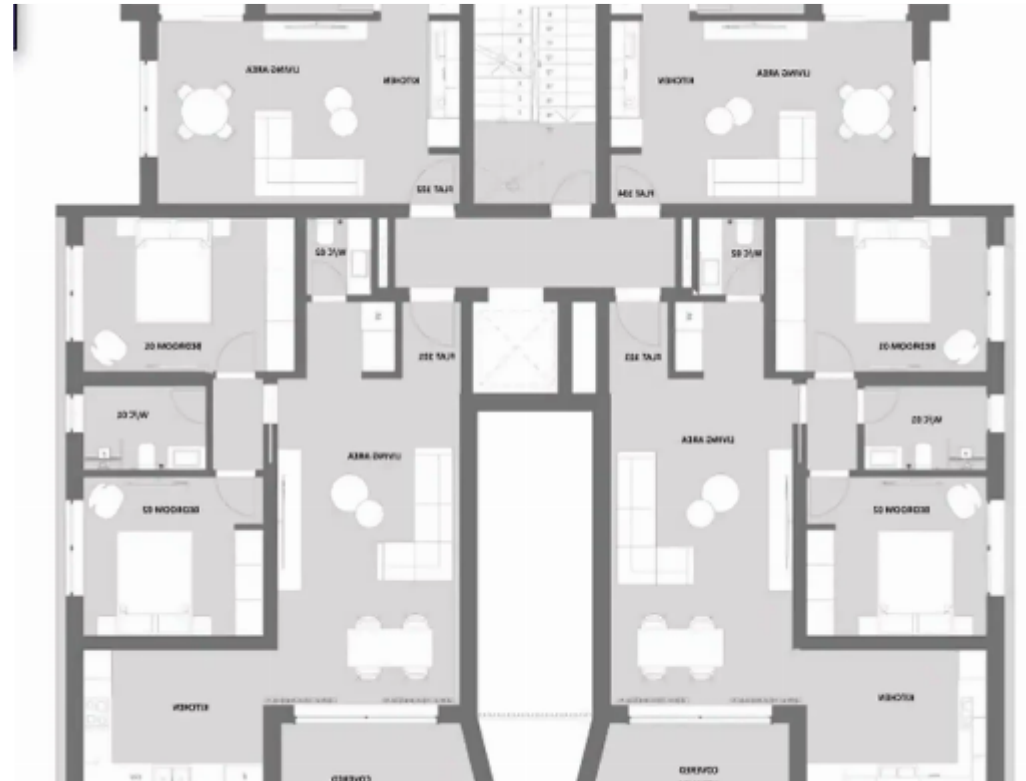

2-bedroom apartment f?r s?le

Limassol, Rialto-Anexartisias-St-Agia-Napa-3040 , Cyprus

This ad is presented by listings admin, under supervision from ,
Licensed Real Estate Agent Reg no: 1234, Lic no: 603/E

Offered at: € 465,000

Estate ID: 71380

Ref: ba4991424

NET internal area: **120**

Bathrooms: **2**

Bedrooms: **2**

Parking spaces: **Covered cars**

Available from: **2024-10-25**

Offered at: **465,000**

Type: **Apartment**

""""Sale of 2 bedroom apartment under construction in historical center of Limassol. Energy efficiency of the building – class A, balcony doors with double glazing and thermal insulation - MUSKITA MU3000 thermal or similar, photovoltaic system reducing the common expenses cost, high-speed structured cabling system for audio-visual devices and internet , A/C concealed in Living room & Kitchen, security access key rings and video-intercom system at the main entrance of the building.""""...