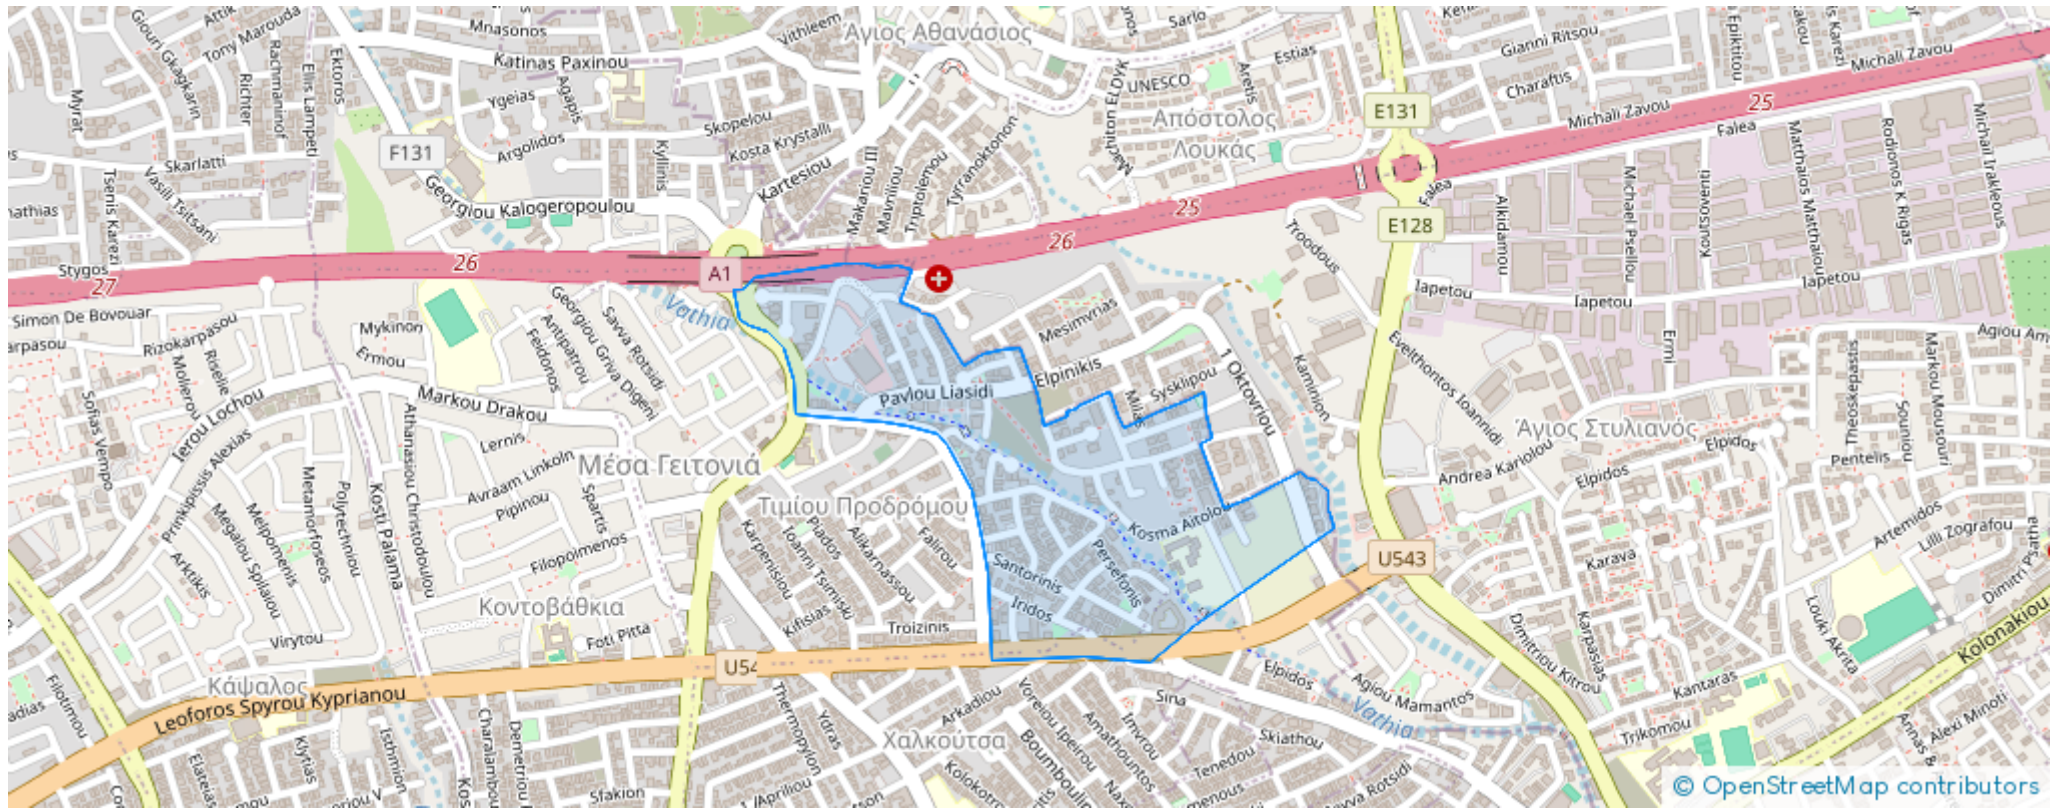

Estate on map: