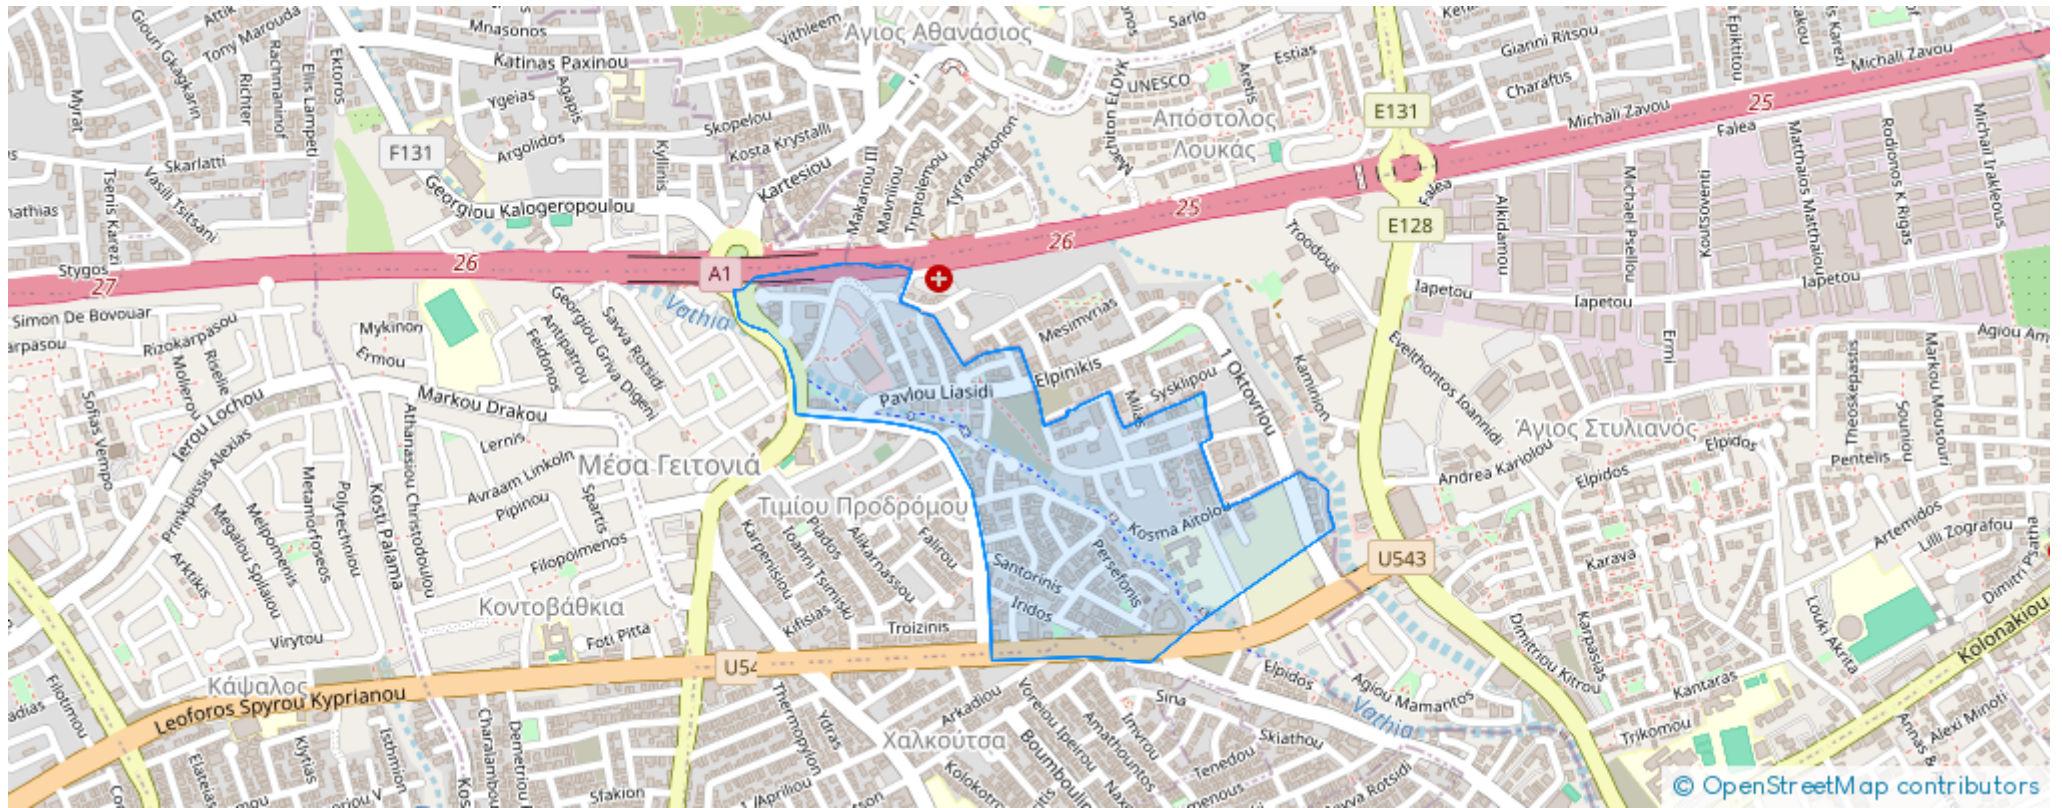

Estate on map: