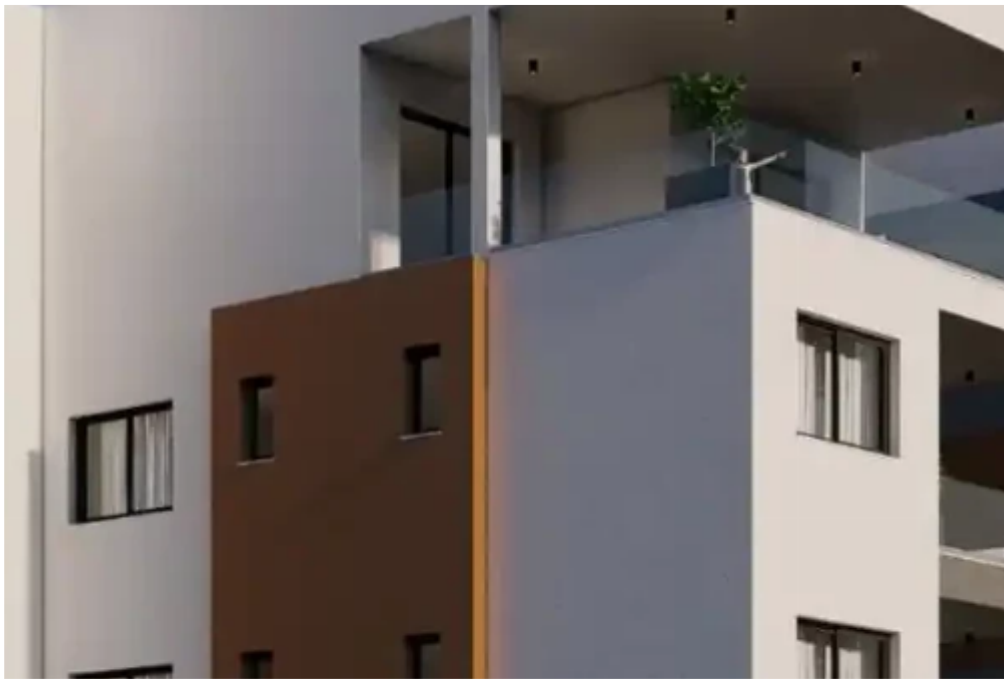

1-bedroom apartment f?r s?le

Limassol, Super-Home-Center-Timou-Prodromou-Mesa-Geitonia-4004 , Cyprus

This ad is presented by listings admin, under supervision from ,
Licensed Real Estate Agent Reg no: 1234, Lic no: 603/E

Offered at: € 260,000

Estate ID: 71576

Ref: ba5465810

NET internal area: **65**

Bathrooms: **1**

Bedrooms: **1**

Parking spaces: **Covered cars**

Available from: **2024-10-25**

Offered at: **260,000**

Type: **Apartment**

""""""Apartments for sale in a new residential complex located in the prestigious Germasogeia area, Limassol. The complex offers 1- and 2-bedroom apartments with modern open layouts, large windows and private balconies providing maximum natural light and sea views. The bathrooms are equipped with luxurious fixtures, and each apartment includes a private covered parking space and a storage room. The project includes an outdoor swimming pool, a fitness center and maintains high standards of construction.""""""...