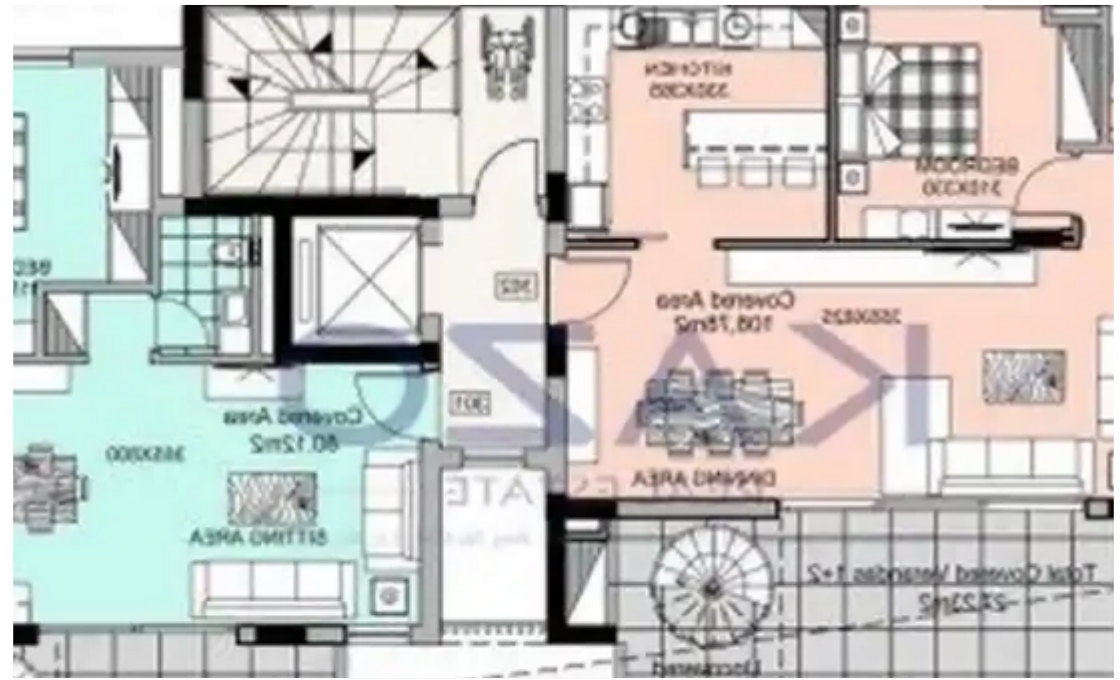

2-bedroom apartment for sale

Limassol, Water-Plant-Agia-Phyla-Agia-Fylaxis-3120 , Cyprus

This ad is presented by listings admin, under supervision from ,

Licensed Real Estate Agent Reg no: 1234, Lic no: 603/E

Offered at: € 390,000

Estate ID: 71606

Ref: ba5419321

NET internal area: **80**

Bathrooms: **1**

Bedrooms: **2**

Parking spaces: **Covered cars**

Available from: **2024-10-25**

Offered at: **390,000**

Type: **Apartment**

""""We are delighted to offer a fantastic brand-new two-bedroom top floor flat, that is located in the prestigious area of Panthea. The property offers 80 sqm covered area and 66 sqm covered and uncovered verandas as well as the roof garden. It consists of a spacious living room, an open-plan kitchen with provisions for all necessary appliances, two bedrooms, the main bathroom and a guest WC. The apartment will be situated on the third floor of a three-story building. Due to its excellent location, amenities of all sorts are in very close proximity including supermarkets, kiosks, restaurants, pharmacies, hardware stores, both private and public schools and many more. Because it has direct a...