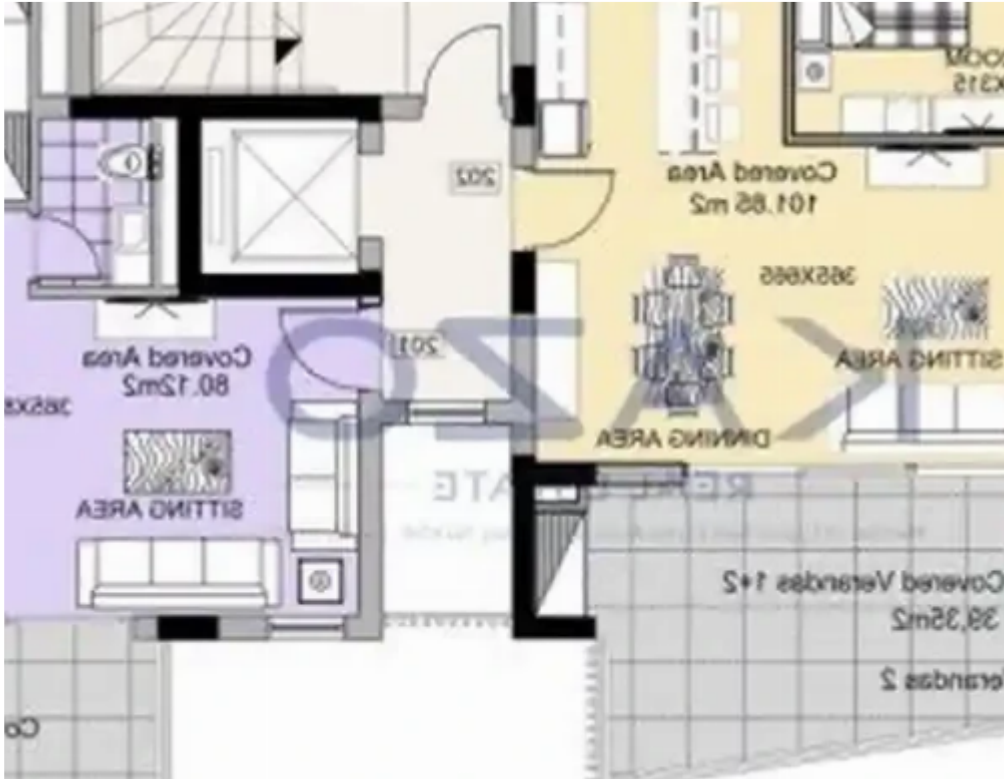

2-bedroom apartment for sale

Limassol, Water-Plant-Agia-Phyla-Agia-Fylaxis-3120 , Cyprus

This ad is presented by listings admin, under supervision from ,

Licensed Real Estate Agent Reg no: 1234, Lic no: 603/E

Offered at: €340,000

Estate ID: 71617

Ref: ba5419319

NET internal area: **80**

Bathrooms: **1**

Bedrooms: **2**

Parking spaces: **Covered cars**

Available from: **2024-10-25**

Offered at: **340,000**

Type: **Apartment**

""""We are delighted to offer fantastic brand-new two-bedroom flats, that are located in the prestigious area of Panthea. The property offers 80 sqm covered area and 20 sqm covered veranda. It consists of a spacious living room, an open-plan kitchen with provisions for all necessary appliances, two bedrooms, the main bathroom and a guest WC. The apartment will be situated on the first floor of a three-story building. Due to its excellent location, amenities of all sorts are in very close proximity including supermarkets, kiosks, restaurants, pharmacies, hardware stores, both private and public schools and many more. Because it has direct access to the highway, the apartment is a great oppor...