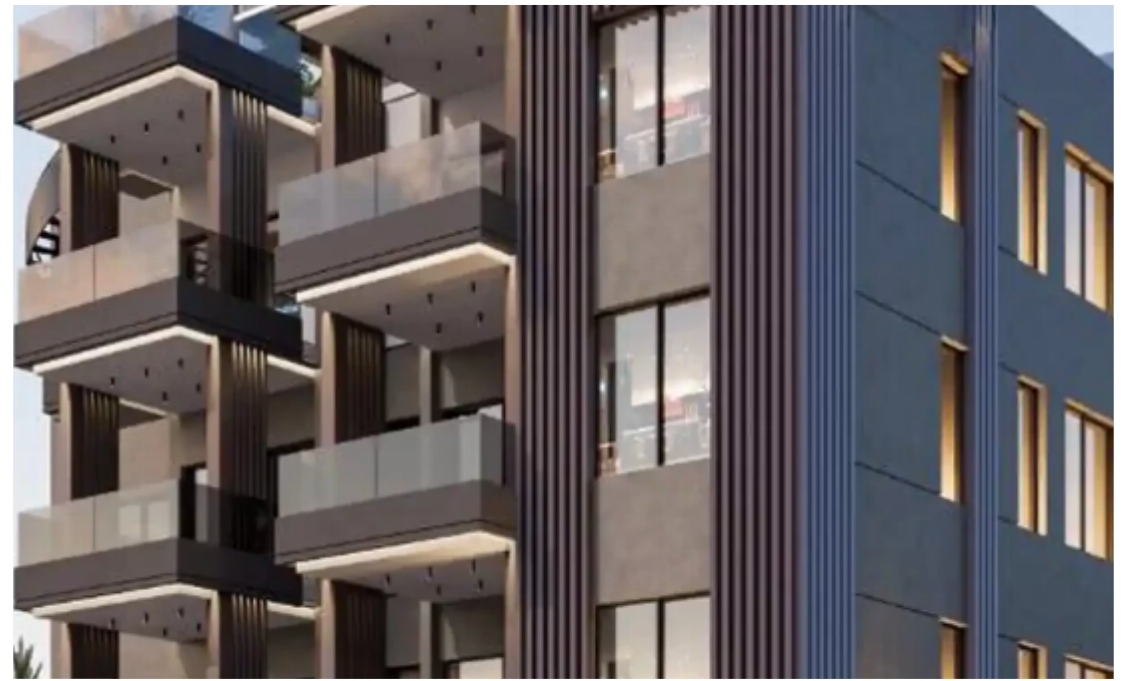

2-bedroom apartment f?r s?le

Limassol, Pano-Polemidia-4130 , Cyprus

This ad is presented by listings admin, under supervision from ,
Licensed Real Estate Agent Reg no: 1234, Lic no: 603/E

Offered at: € 350,000

Estate ID: 71708

Ref: ba5374482

Bathrooms: **2**

Bedrooms: **2**

Parking spaces: **Covered cars**

Available from: **2024-10-25**

Offered at: **350,000**

Type: **Apartment**

""""""The new complex located in the prestigious area of Limassol, Ekali, includes 6 apartments, all with two bedrooms. Apartments with an open view of the forest. Amenities include green areas, storage areas, photovoltaic systems, a rooftop garden for the penthouse, a luxury entrance and solar heaters. There are 6 apartments in the project: 5 with two bedrooms and 1 penthouse with two bedrooms."""""" ...