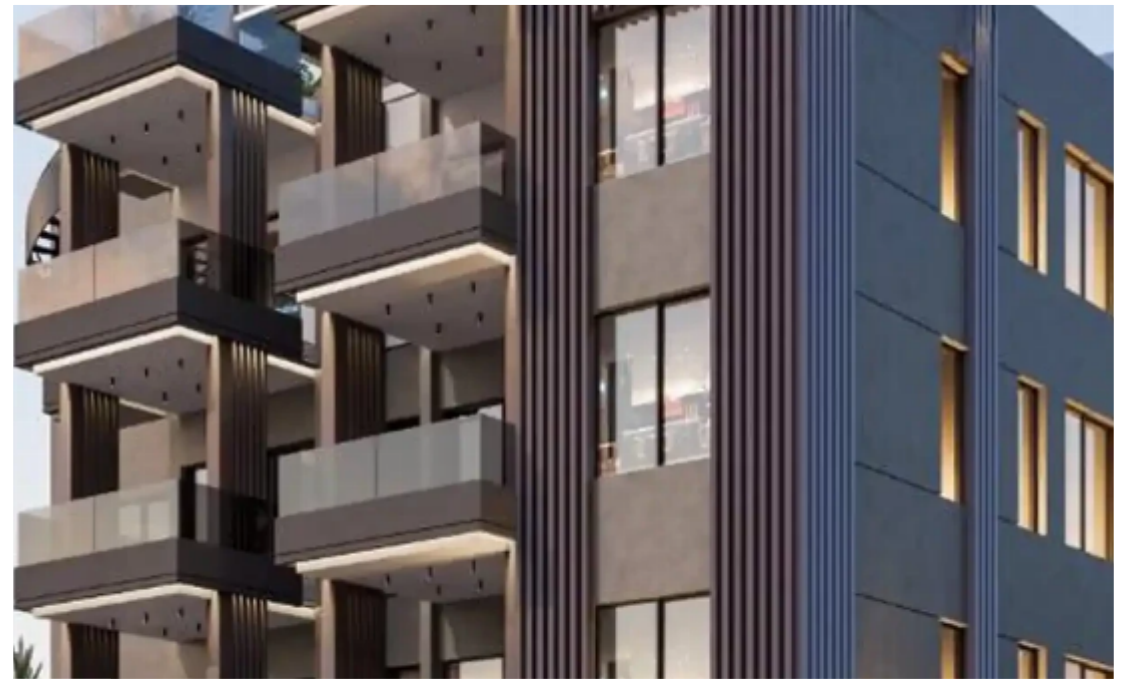

2-bedroom apartment f?r s?le

Limassol, Pano-Polemidia-4130 , Cyprus

This ad is presented by listings admin, under supervision from ,
Licensed Real Estate Agent Reg no: 1234, Lic no: 603/E

Offered at: € 350,000

Estate ID: 71708

Ref: ba5374482

NET internal area: **156**

Bathrooms: **2**

Bedrooms: **2**

Parking spaces: **Covered cars**

Available from: **2024-10-25**

Offered at: **350,000**

Type: **Apartment**

""""""The new complex located in the prestigious area of Limassol, Ekali, includes 6 apartments, all with two bedrooms. Apartments with an open view of the forest. Amenities include green areas, storage areas, photovoltaic systems, a rooftop garden for the penthouse, a luxury entrance and solar heaters. There are 6 apartments in the project: 5 with two bedrooms and 1 penthouse with two bedrooms."""""" ...