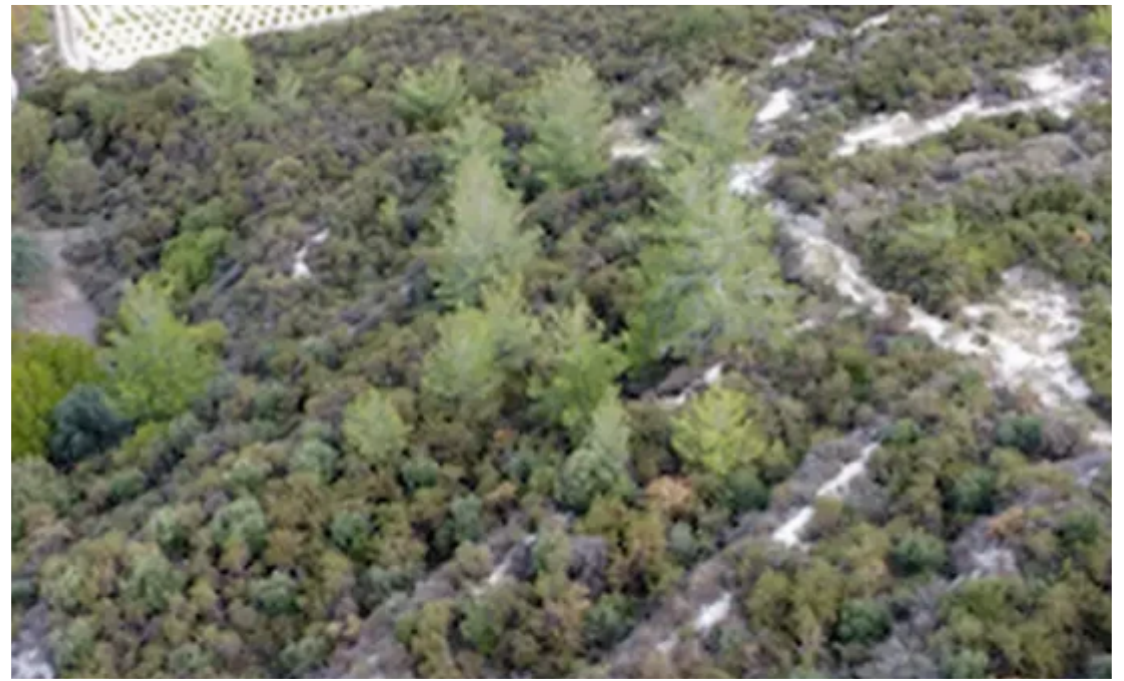

**Estate ID:** 71928

**Ref:** ba5483707

Total plot's-land's area: **25284 m<sup>2</sup>**

Available from: **2024-10-25**

Offered at: **680,000**

Type: **Agricultural**

""""""Seize the chance to own 25,284 sq.m. of pristine land in the serene Agios Mamas area, just 1.5 km from Alphamega Trimiklini. Featuring road, electricity, and water access, this exceptional plot is the perfect investment. Key Features: Total Area: 25,284 sqm Zone: Agricultural €680.000 (no VAT)

Location Highlights: Peaceful surroundings. Proximity to essential amenities. Scenic views and natural beauty. """"""...