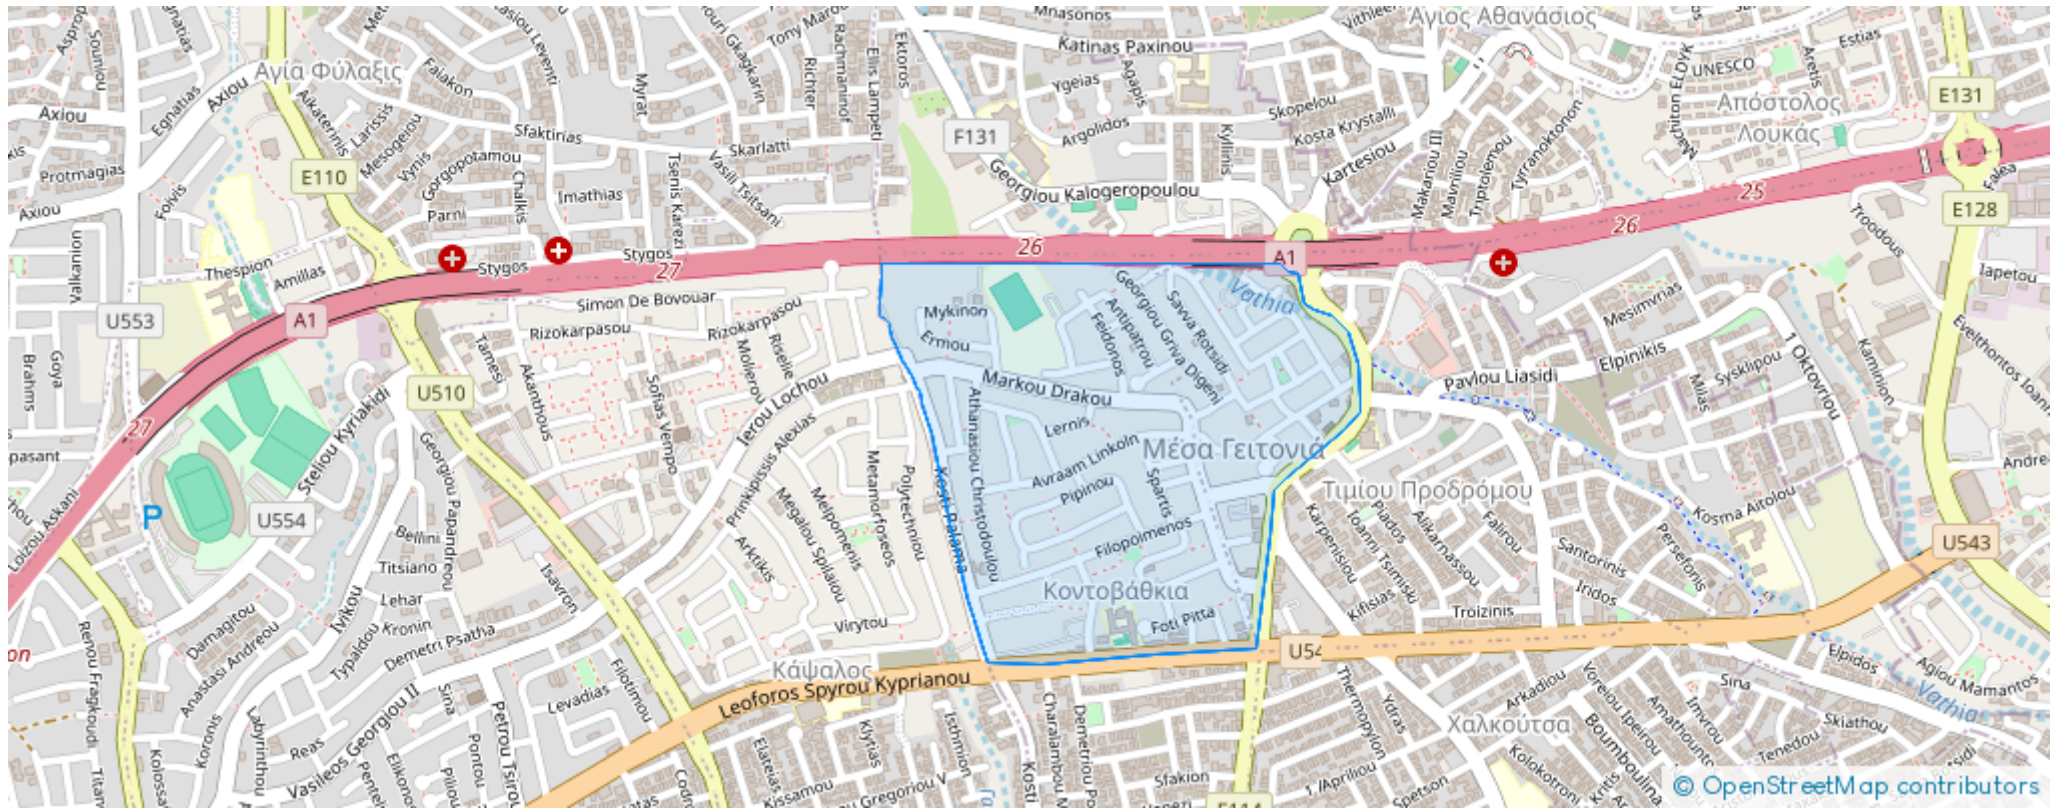

Estate on map: