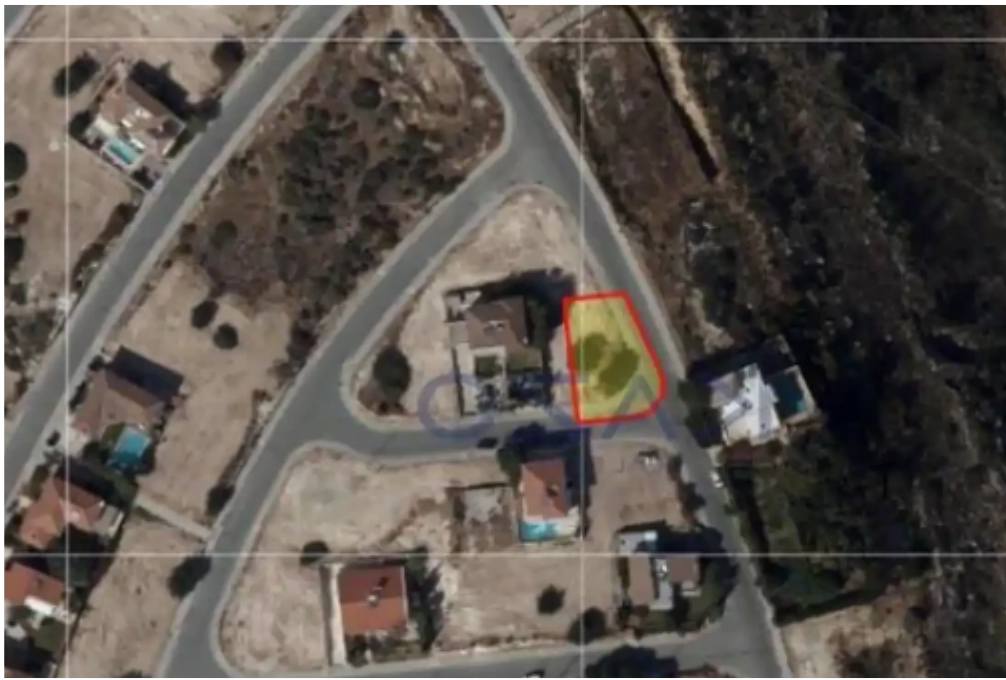

Estate ID: 71997

Ref: ba5430943

Total plot's-land's area: **579 m²**

Coverage: **45 %**

Density: **80 %**

Available from: **2024-10-25**

Offered at: **310,000**

Type: **Residential**

image not found or type unknown

Planning zone: **K?7**

""Amazing residential plot parcel available for sale in Agia Fyla area, situated on the mountain, offering amazing views of Limassol city and sea. The plot sits on 579 square meters of plot area and holds a Ka7 zone, which enables an 80% building density ratio, and 45% coverage ratio, with a 3-floor building allowance and 13.5 meters allowance in height. The plot parcel is located in the hills of Agia Fyla, offering astonishing views of the Mediterranean sea. To view this amazing residential plot in Agia Fyla, contact our Sales Department or Book a viewing form!""...