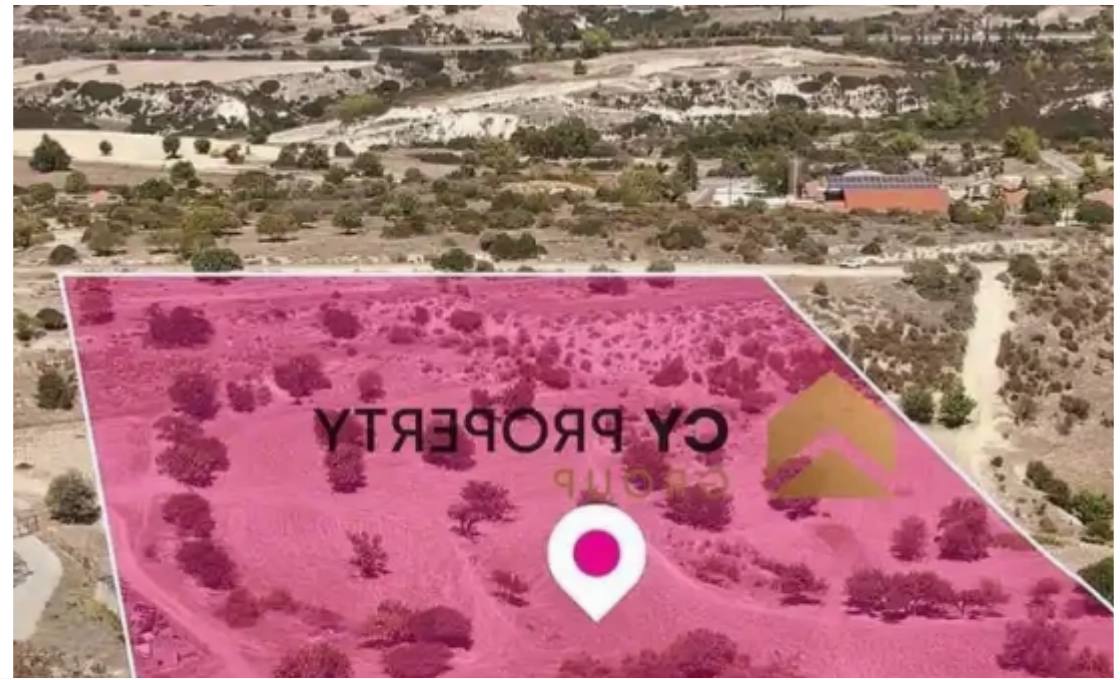

Ref: ba5072442

Total plot's-land's area: **20473 m²**

Coverage: **10 %**

Density: **10 %**

Available from: **2024-10-25**

Offered at: **94,000**

Type: **Agricultural**

""Agricultural field, extending to about 20473 sq.m. in total. The property is rectangularly shaped with a flat surface. Access to the field is via a registered road with total frontage of approx. 110m The asset is located approx. 450m from the motorway. The property falls within Zone ?3, with a building coefficient of 10%, coverage of 10%, and permission for 2 floors (8.3m) of construction.""...