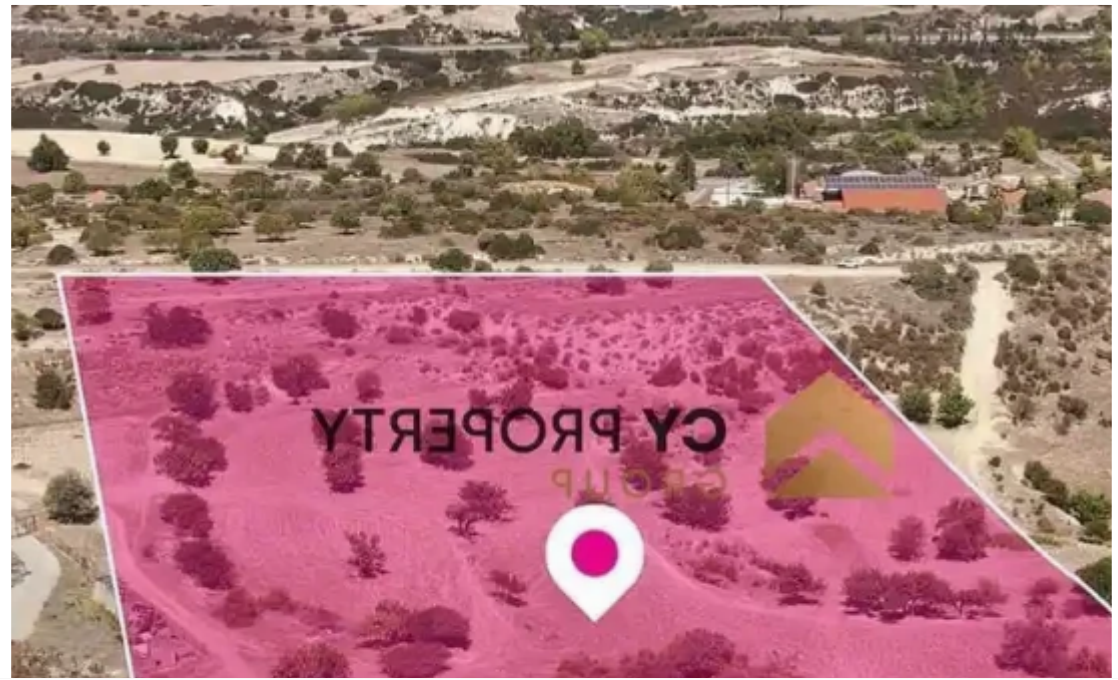

Ref: ba5072442

Total plot's-land's area: **20473 m²**

Coverage: **10 %**

Density: **10 %**

Available from: **2024-10-25**

Offered at: **94,000**

Type: **Agricultural**

""Agricultural field, extending to about 20473 sq.m. in total. The property is rectangularly shaped with a flat surface. Access to the field is via a registered road with total frontage of approx. 110m The asset is located approx. 450m from the motorway. The property falls within Zone ?3, with a building coefficient of 10%, coverage of 10%, and permission for 2 floors (8.3m) of construction.""...